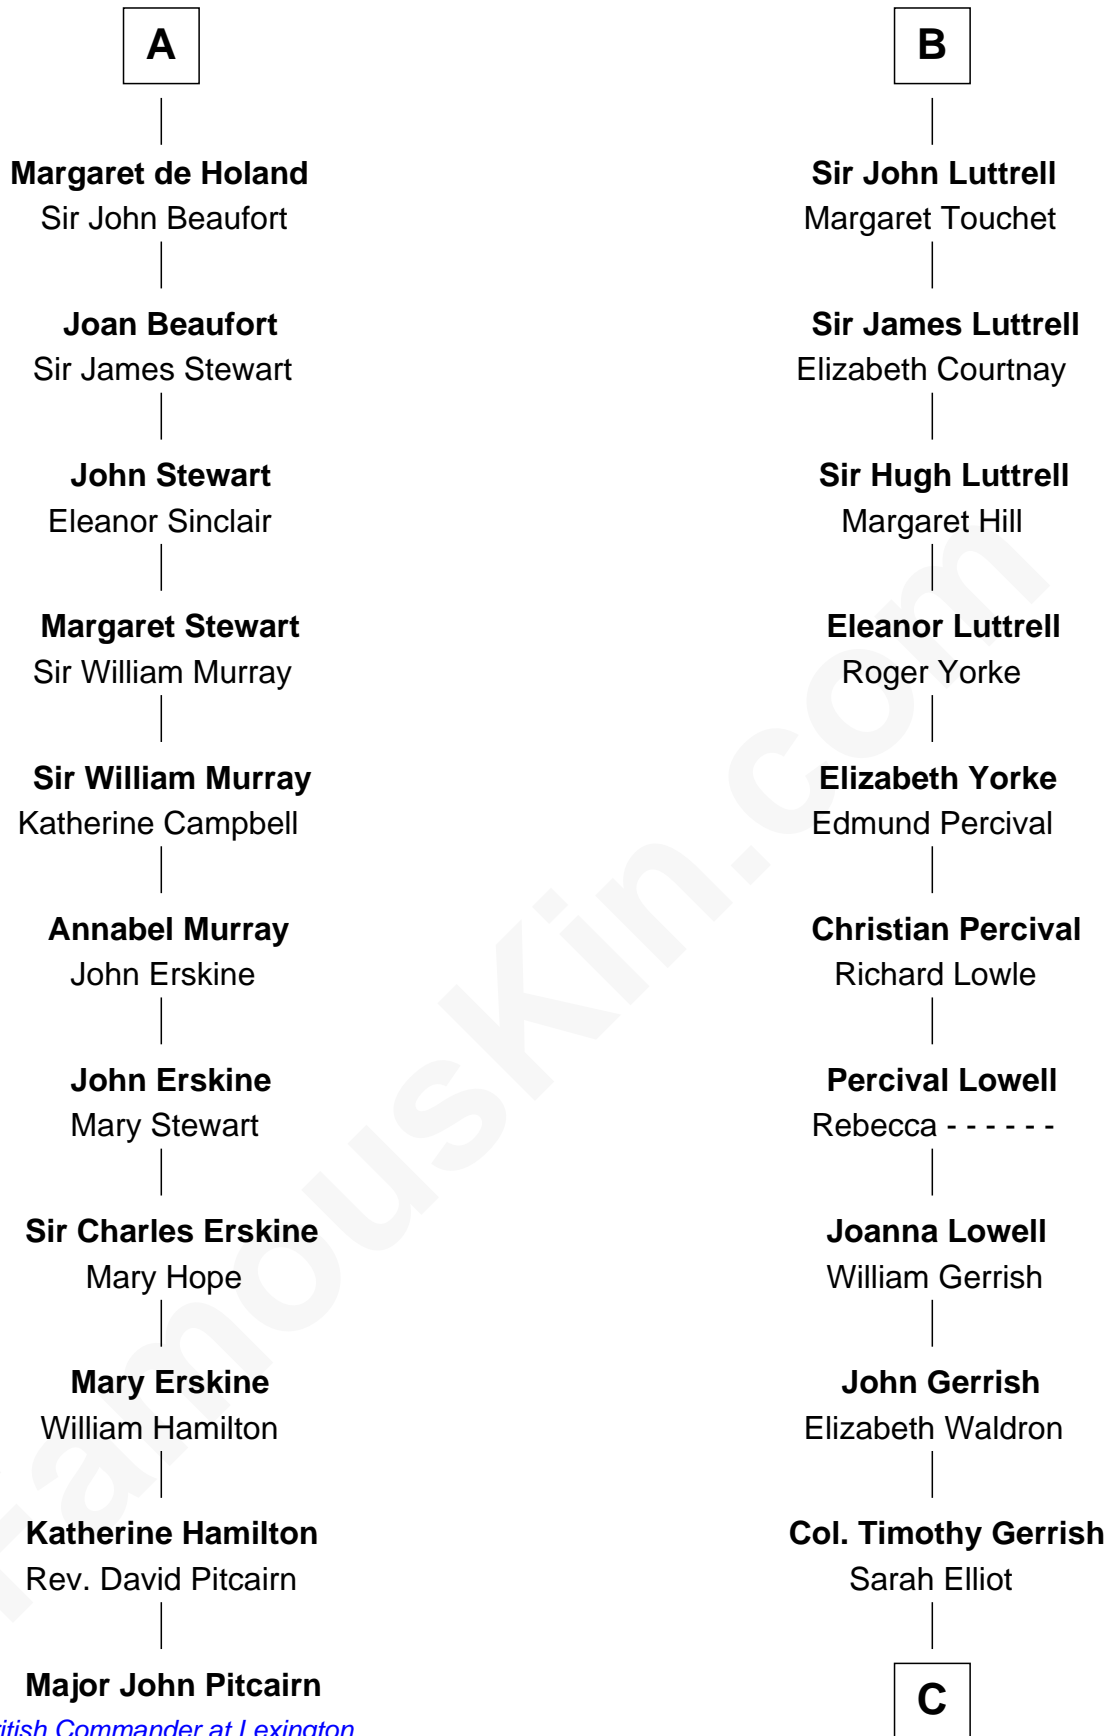

FamousKin.com

Relationship Chart of

Major John Pitcairn

British Commander at Battle of Lexington

17th cousin 2 times removed of

Ichabod Goodwin

27th Governor of New Hampshire

C

Col. Joseph Gerrish

Anna Thompson

Anna Thompson Gerrish

Samuel Goodwin

Ichabod Goodwin

27th Governor of New Hampshire

FamousKin.com