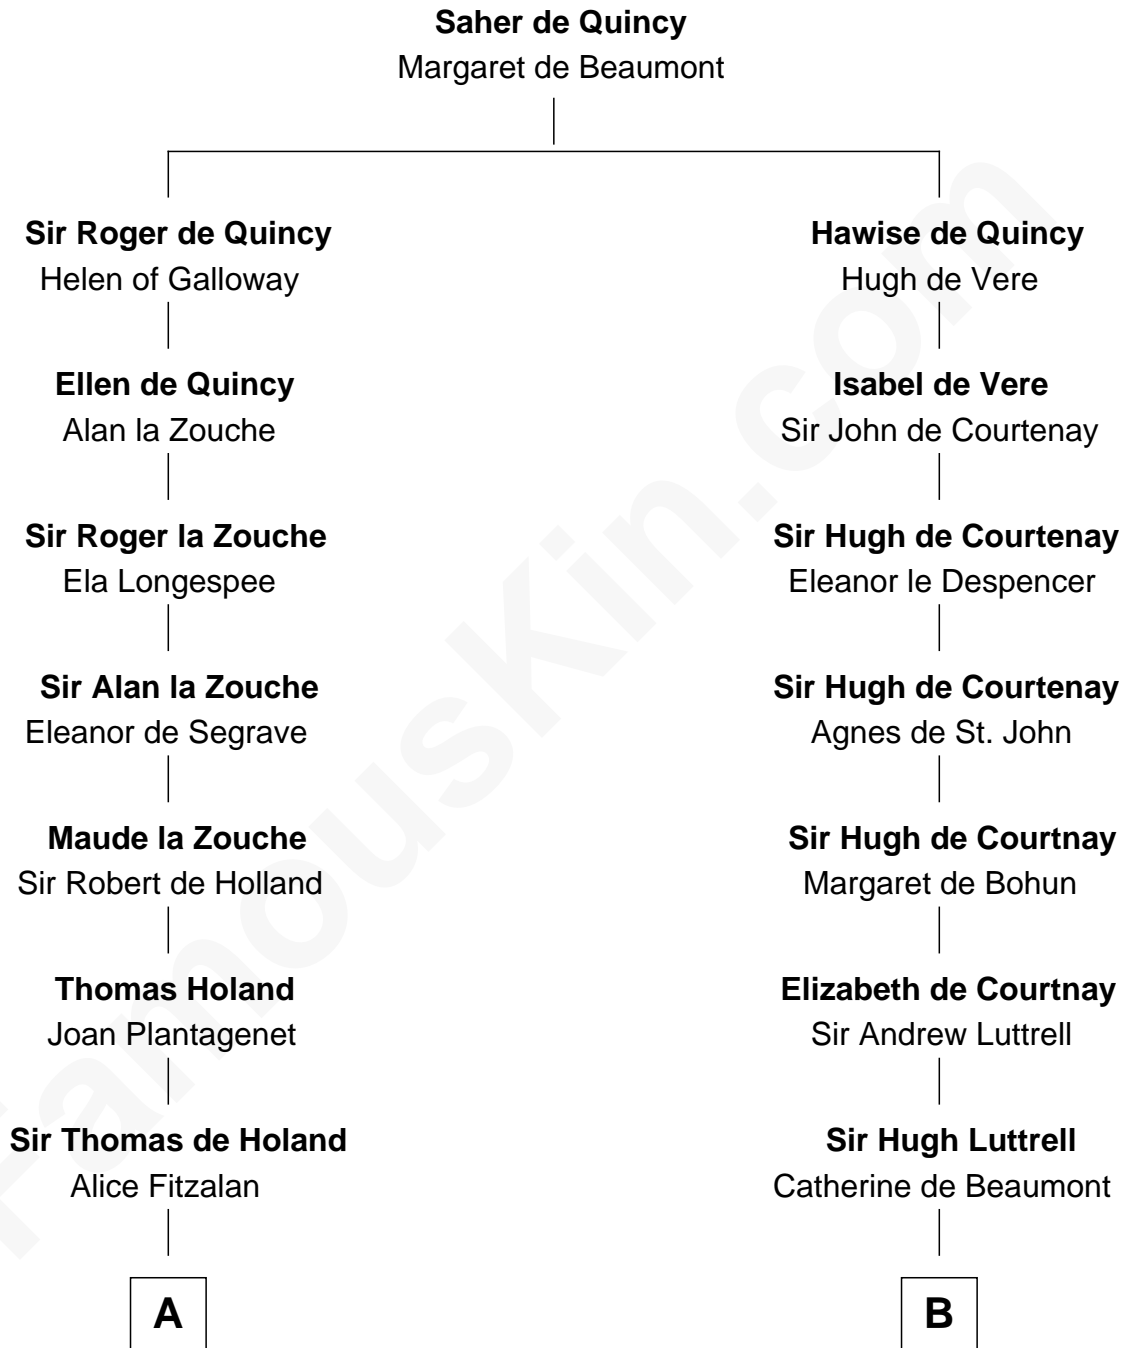

FamousKin.com

Relationship Chart of

Major John Pitcairn

British Commander at Battle of Lexington

17th cousin 2 times removed of

Ichabod Goodwin

27th Governor of New Hampshire

C

Col. Joseph Gerrish

Anna Thompson

Anna Thompson Gerrish

Samuel Goodwin

Ichabod Goodwin

27th Governor of New Hampshire

FamousKin.com