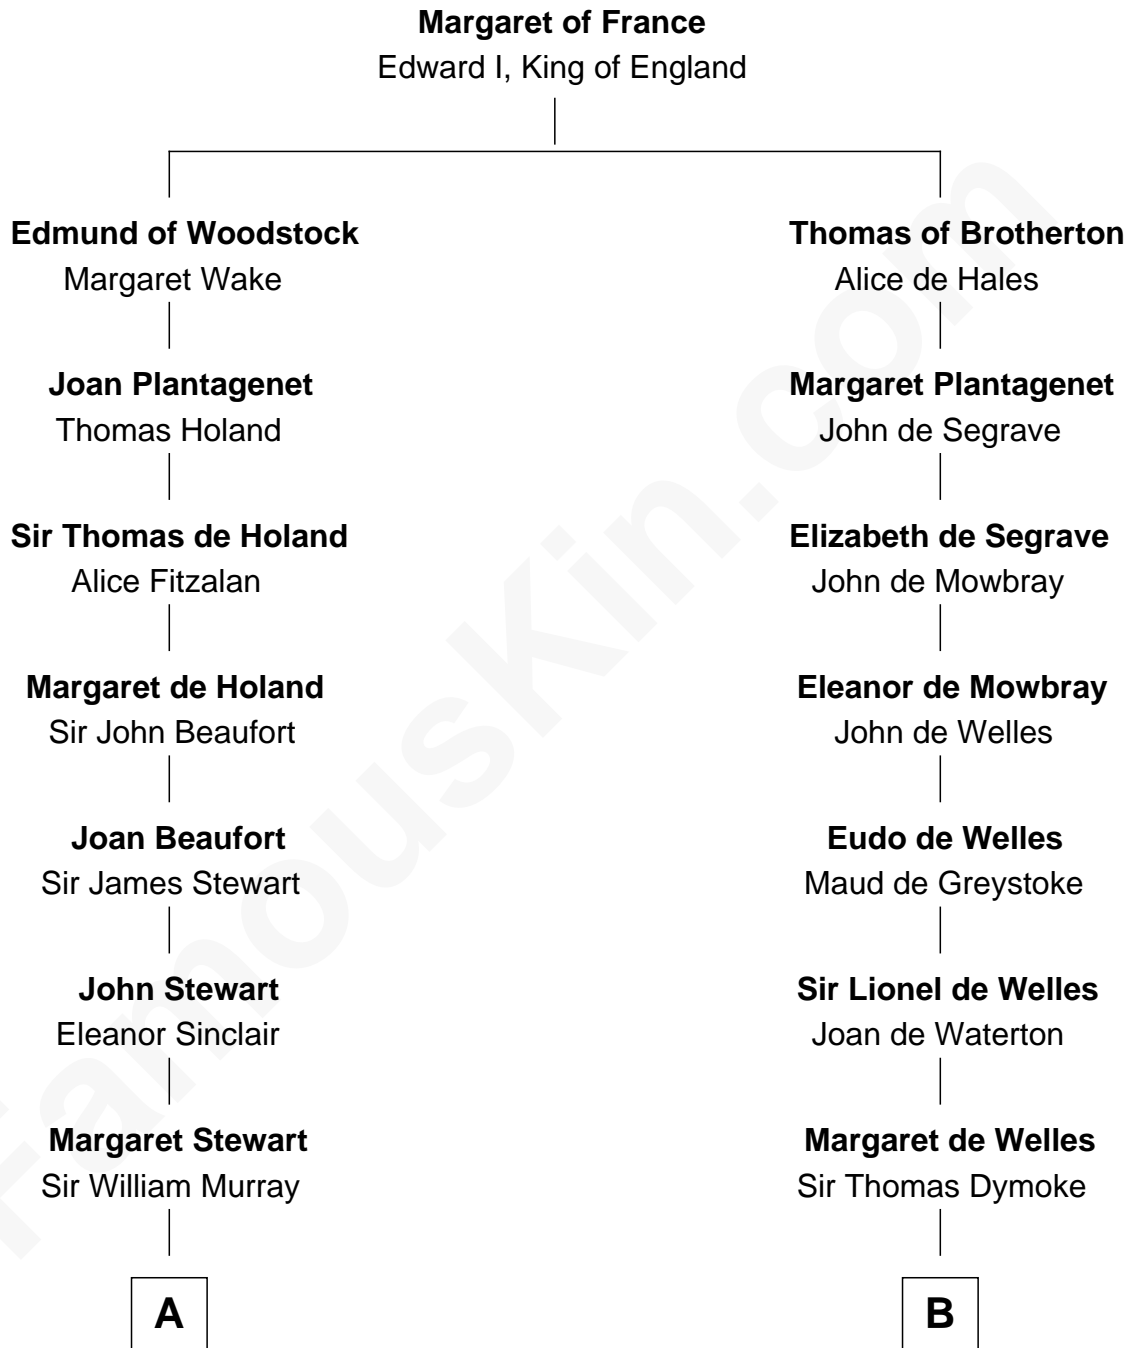

FamousKin.com

Relationship Chart of

Major John Pitcairn

British Commander at Battle of Lexington

13th cousin 5 times removed of

Ichabod Goodwin

27th Governor of New Hampshire

C

Samuel Goodwin
Anna Thompson Gerrish

Ichabod Goodwin
27th Governor of New Hampshire

FamousKin.com