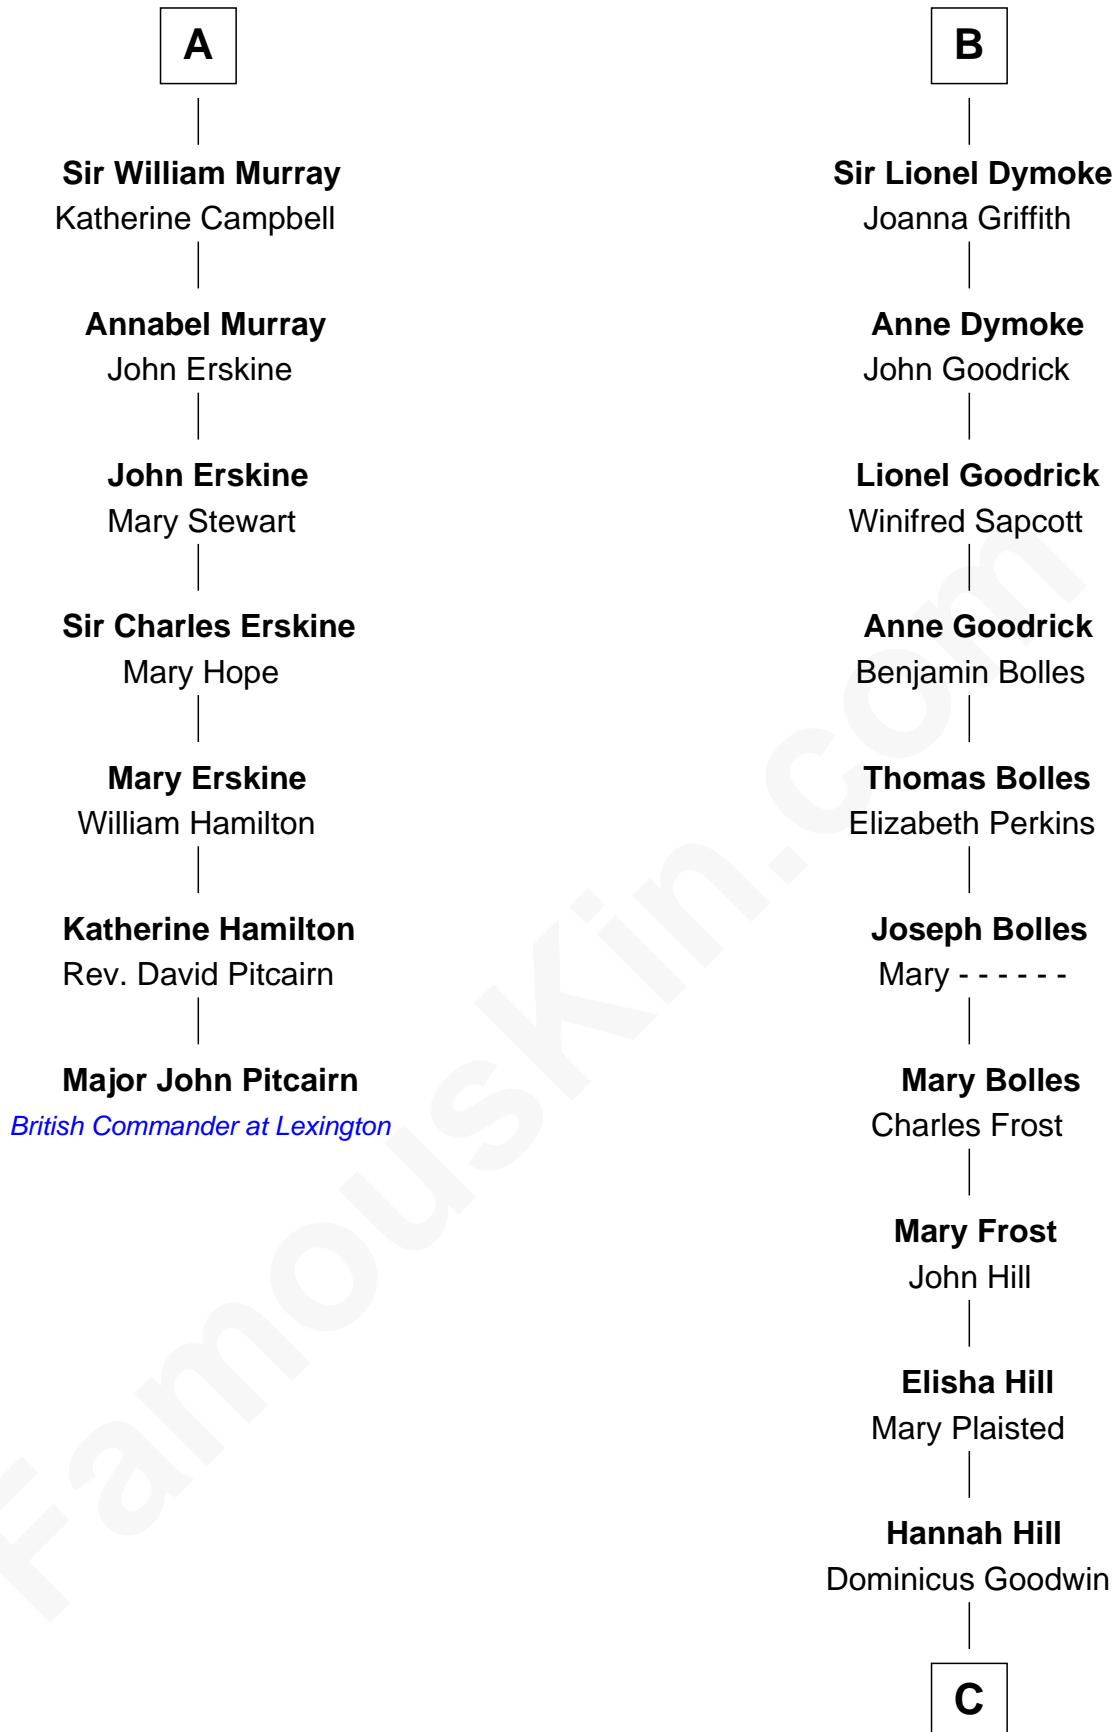

FamousKin.com

Relationship Chart of

Major John Pitcairn

British Commander at Battle of Lexington

13th cousin 5 times removed of

Ichabod Goodwin

27th Governor of New Hampshire

C

Samuel Goodwin
Anna Thompson Gerrish

Ichabod Goodwin
27th Governor of New Hampshire

FamousKin.com