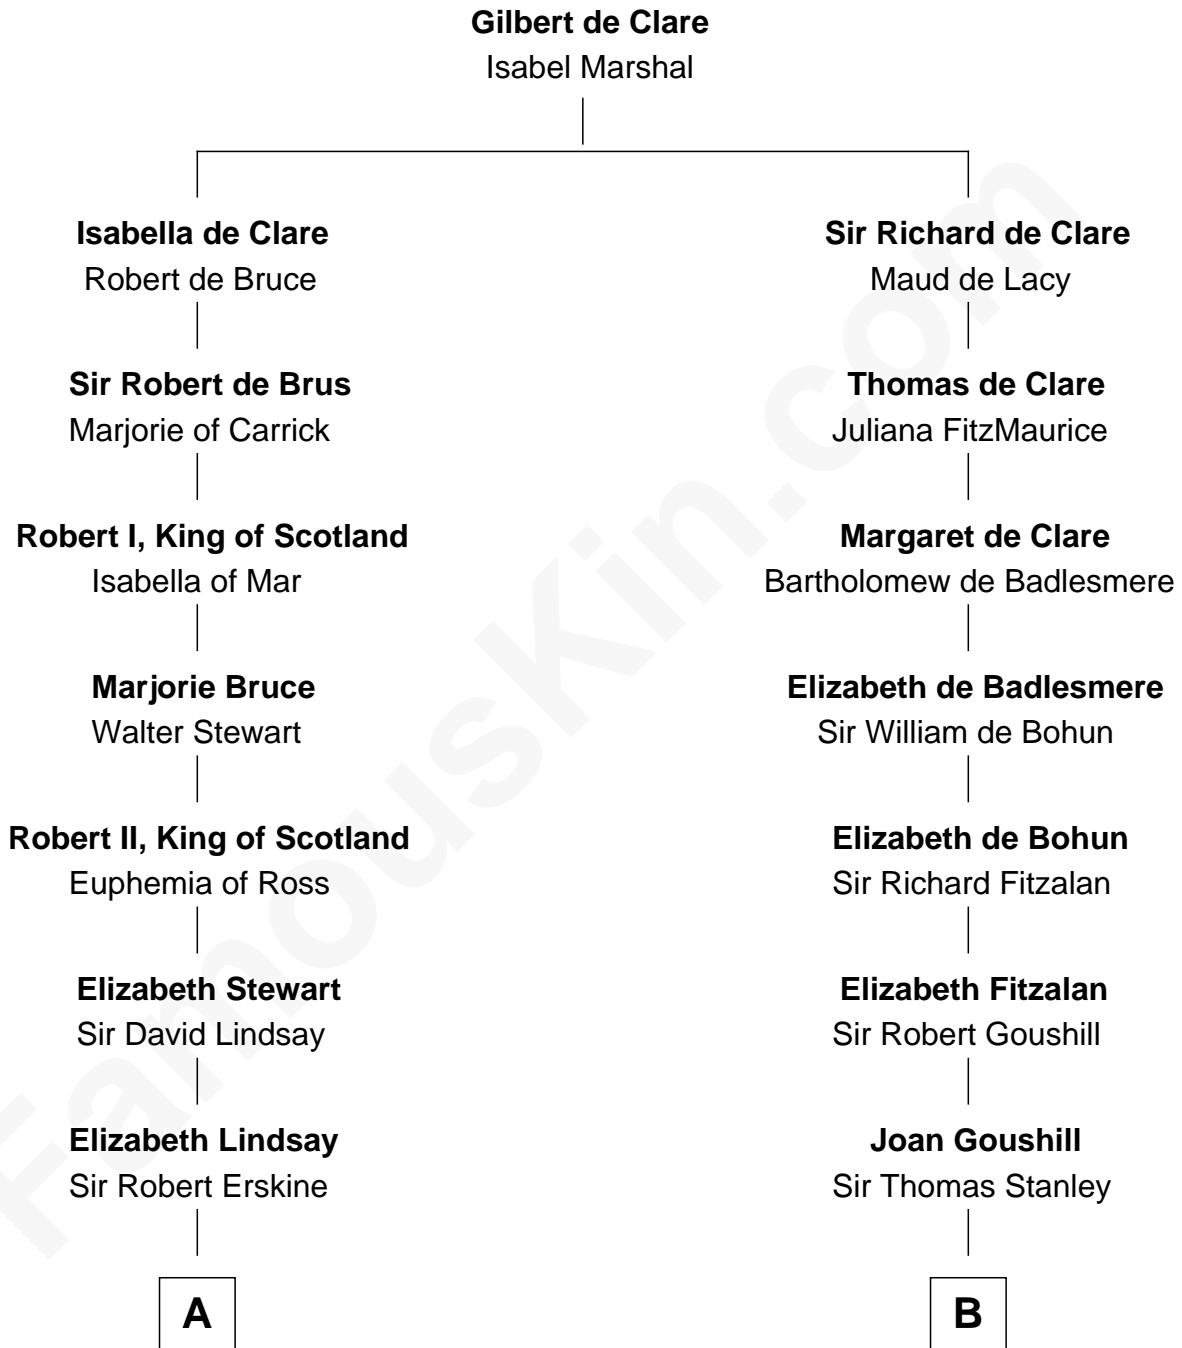

FamousKin.com

Relationship Chart of

Major John Pitcairn

British Commander at Battle of Lexington

16th cousin of

Richard Henry Lee

Signer of the Declaration of Independence

A

John Erskine

Annabel Murray

John Erskine

Mary Stewart

Sir Charles Erskine

Mary Hope

Mary Erskine

William Hamilton