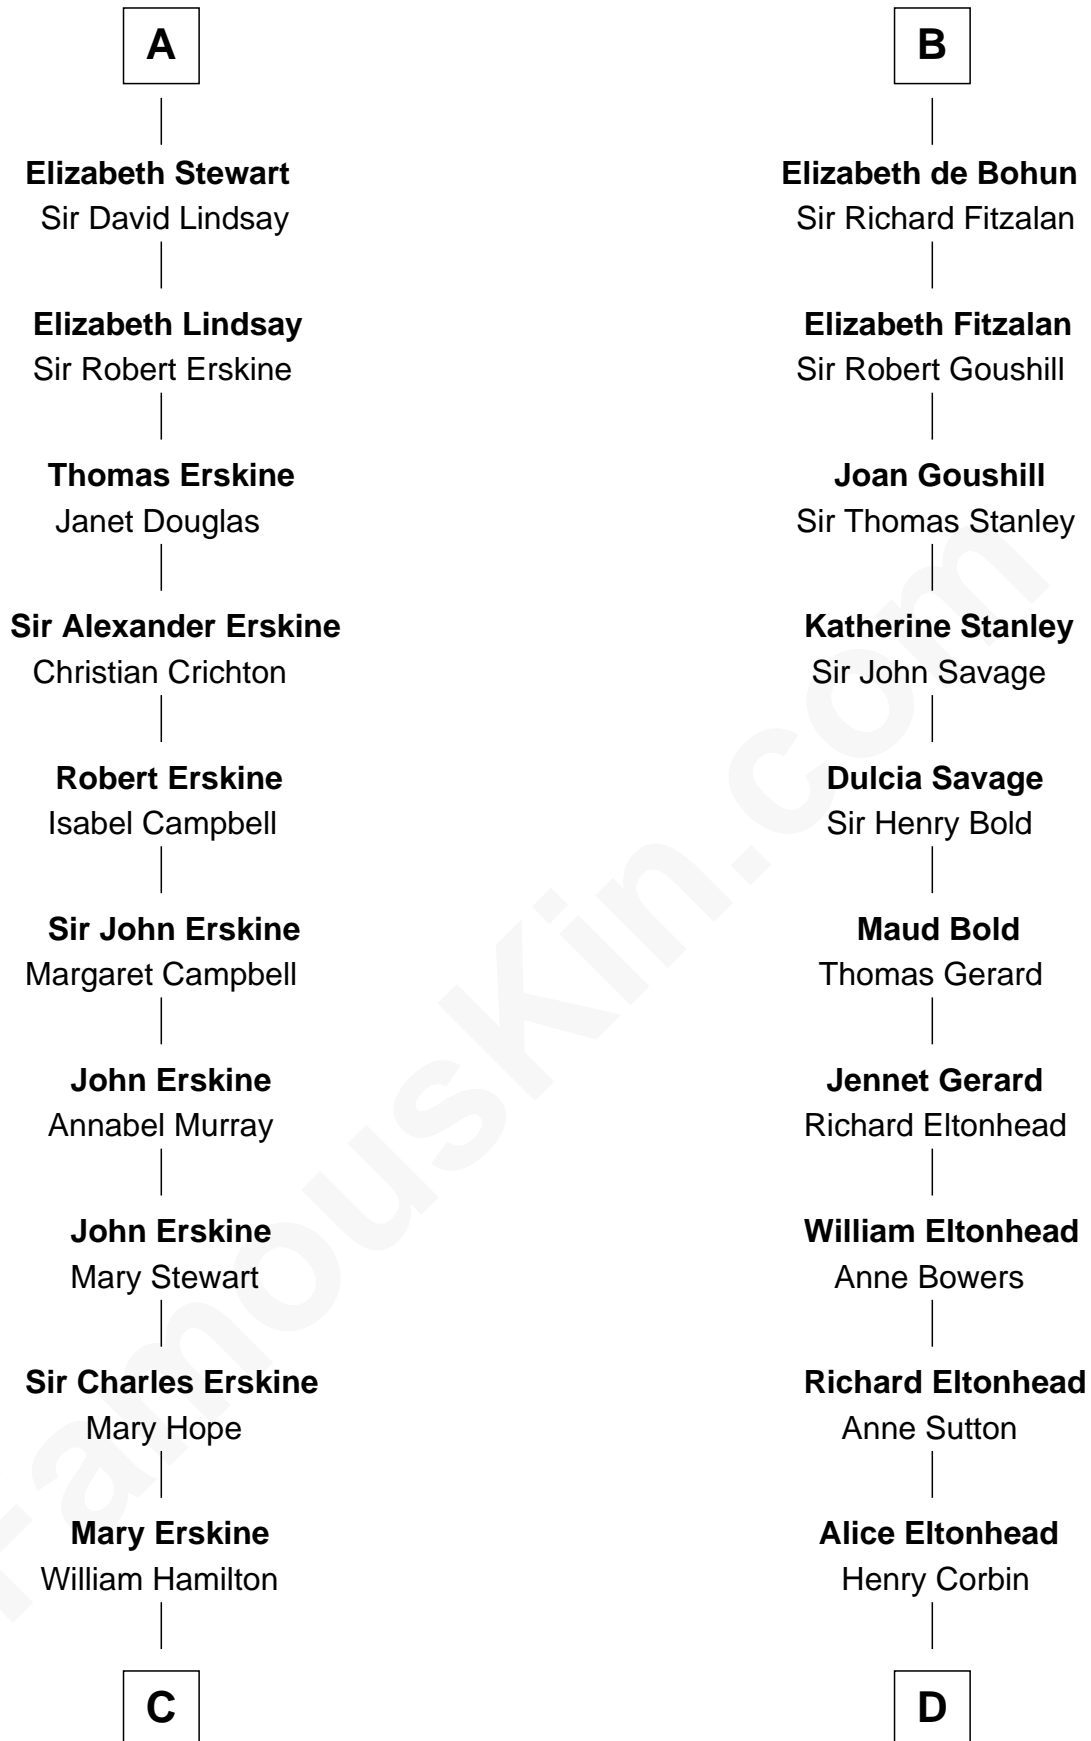

FamousKin.com

Relationship Chart of

Major John Pitcairn

British Commander at Battle of Lexington

18th cousin 1 time removed of

Richard Henry Lee

Signer of the Declaration of Independence

C

Katherine Hamilton

Rev. David Pitcairn

Major John Pitcairn

British Commander at Lexington

D

Laetitia Corbin

Richard Lee

Gov. Thomas Lee