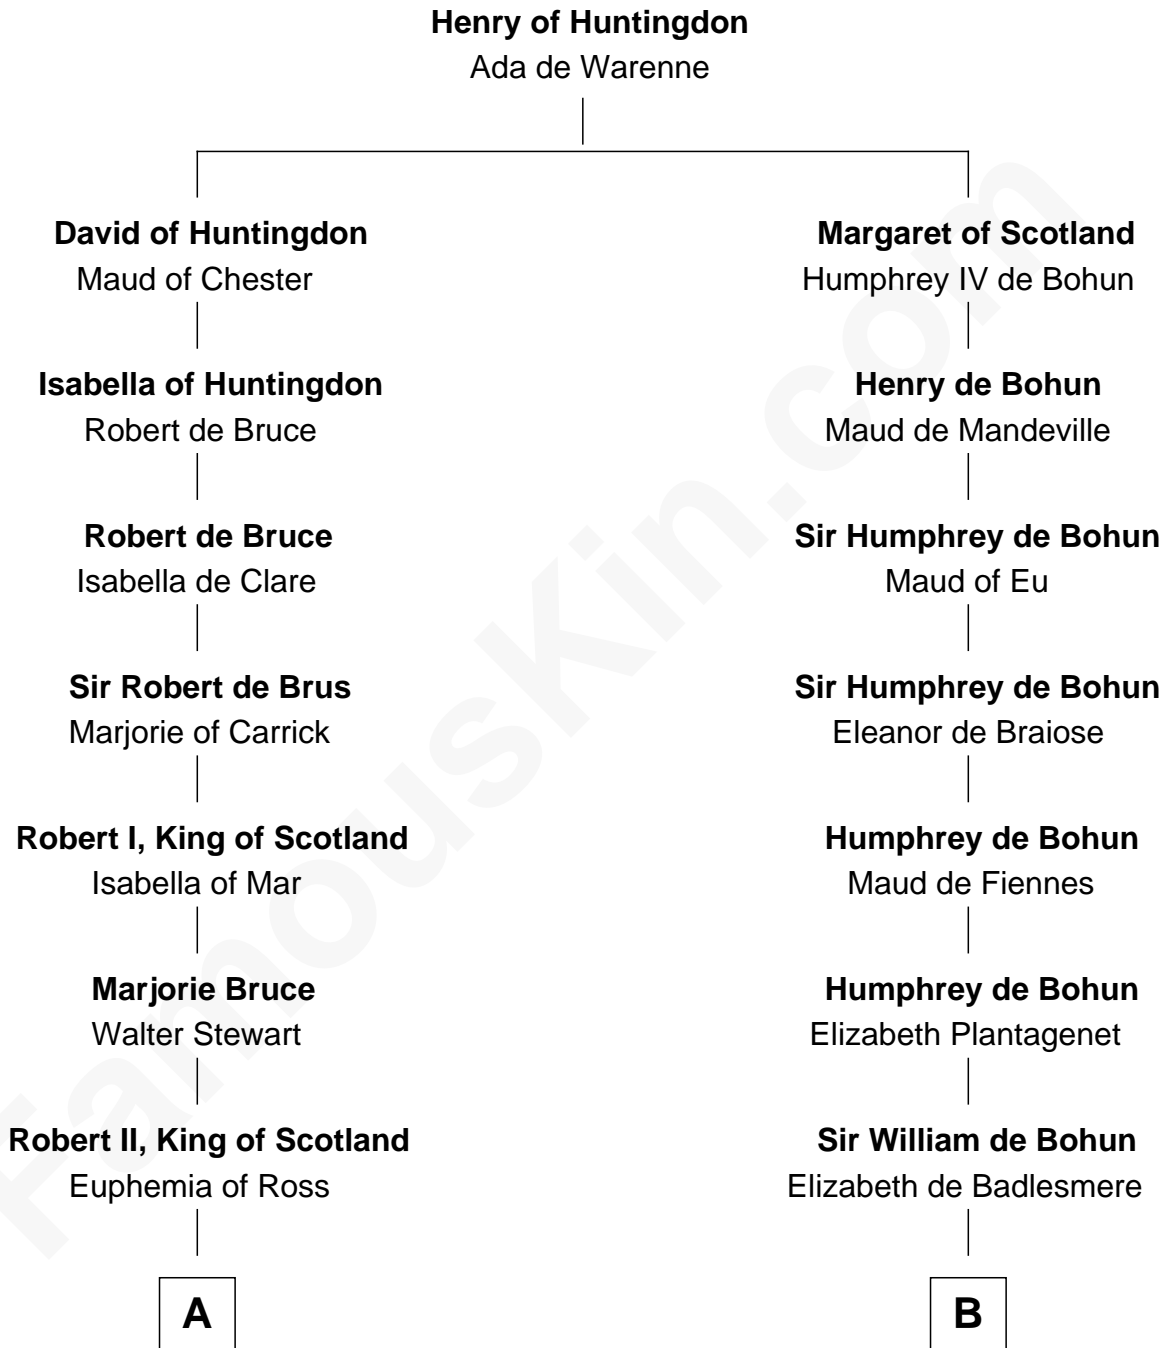

FamousKin.com

Relationship Chart of

Major John Pitcairn

British Commander at Battle of Lexington

18th cousin 1 time removed of

Richard Henry Lee

Signer of the Declaration of Independence

C

Katherine Hamilton

Rev. David Pitcairn

Major John Pitcairn

British Commander at Lexington

D

Laetitia Corbin

Richard Lee

Gov. Thomas Lee