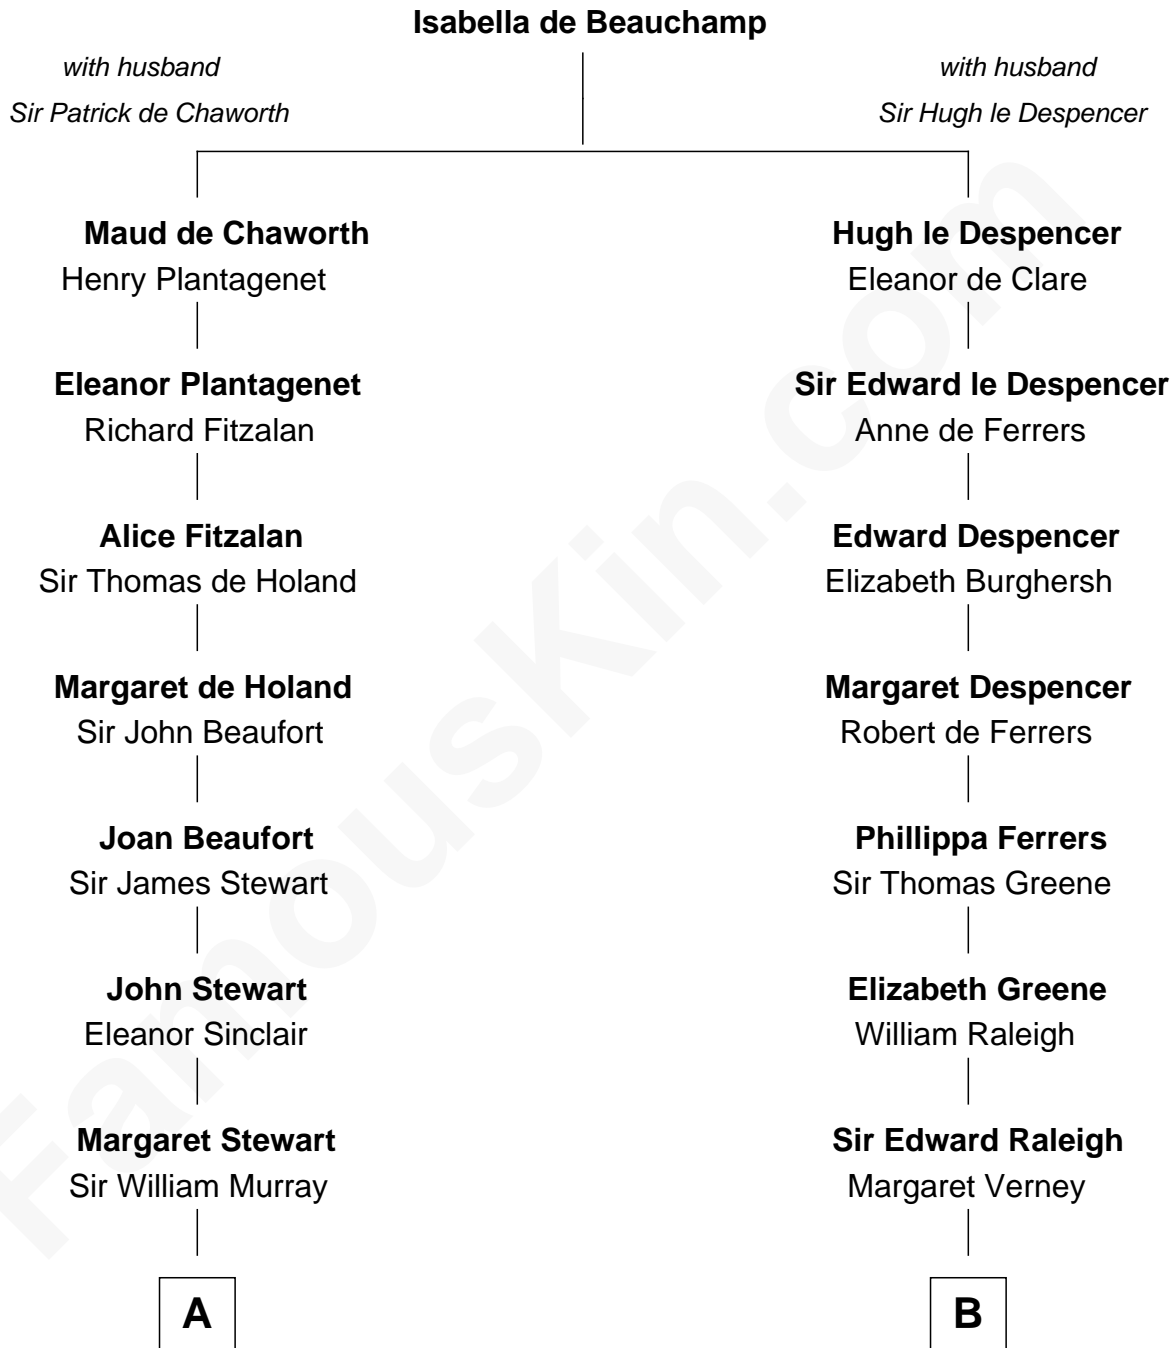

FamousKin.com

Relationship Chart of

Major John Pitcairn

British Commander at Battle of Lexington

13th cousin 8 times removed of

Willis Carrier

Inventor of Air Conditioning

C

Dr. Harris Otis

Sarah Rogers

Lydia Otis

Thomas Button

Ann Elizabeth Button

David Joy Haviland

Elizabeth R. Haviland

Duane Williams Carrier