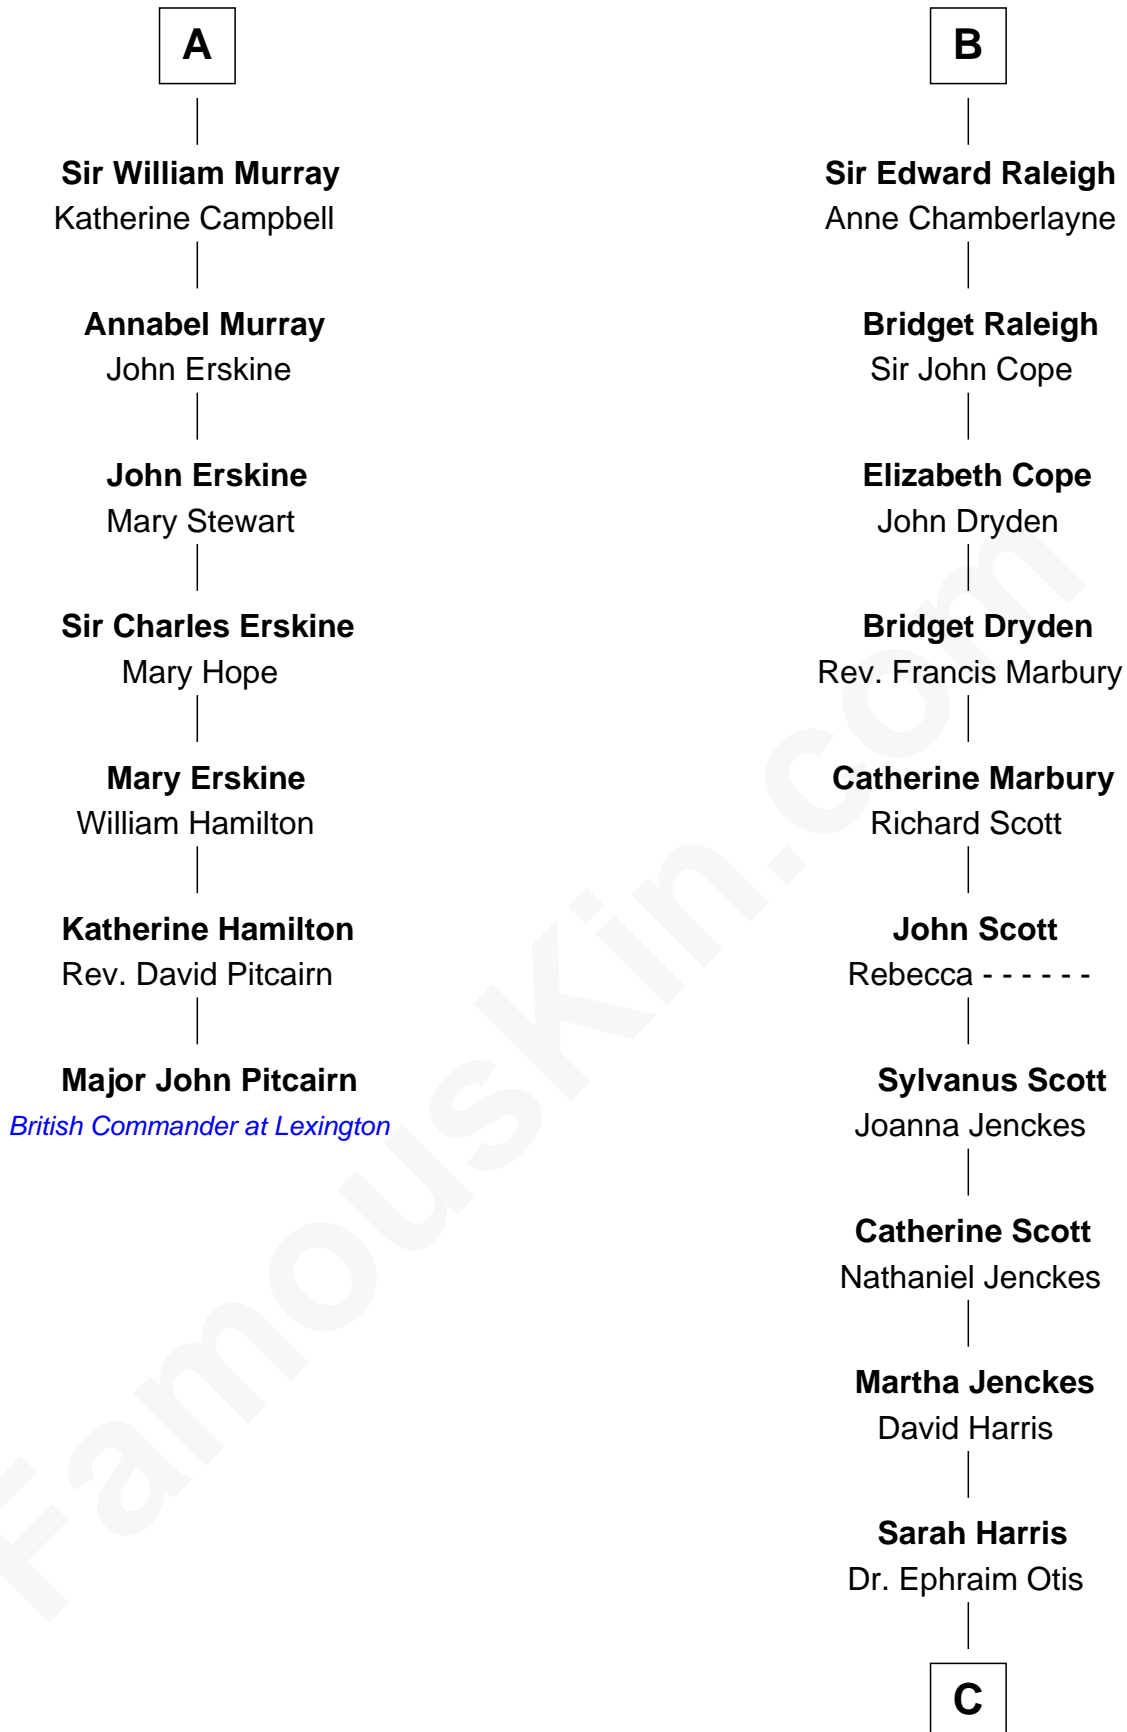

FamousKin.com

Relationship Chart of

Major John Pitcairn

British Commander at Battle of Lexington

13th cousin 8 times removed of

Willis Carrier

Inventor of Air Conditioning

C

Dr. Harris Otis

Sarah Rogers

Lydia Otis

Thomas Button

Ann Elizabeth Button

David Joy Haviland

Elizabeth R. Haviland

Duane Williams Carrier