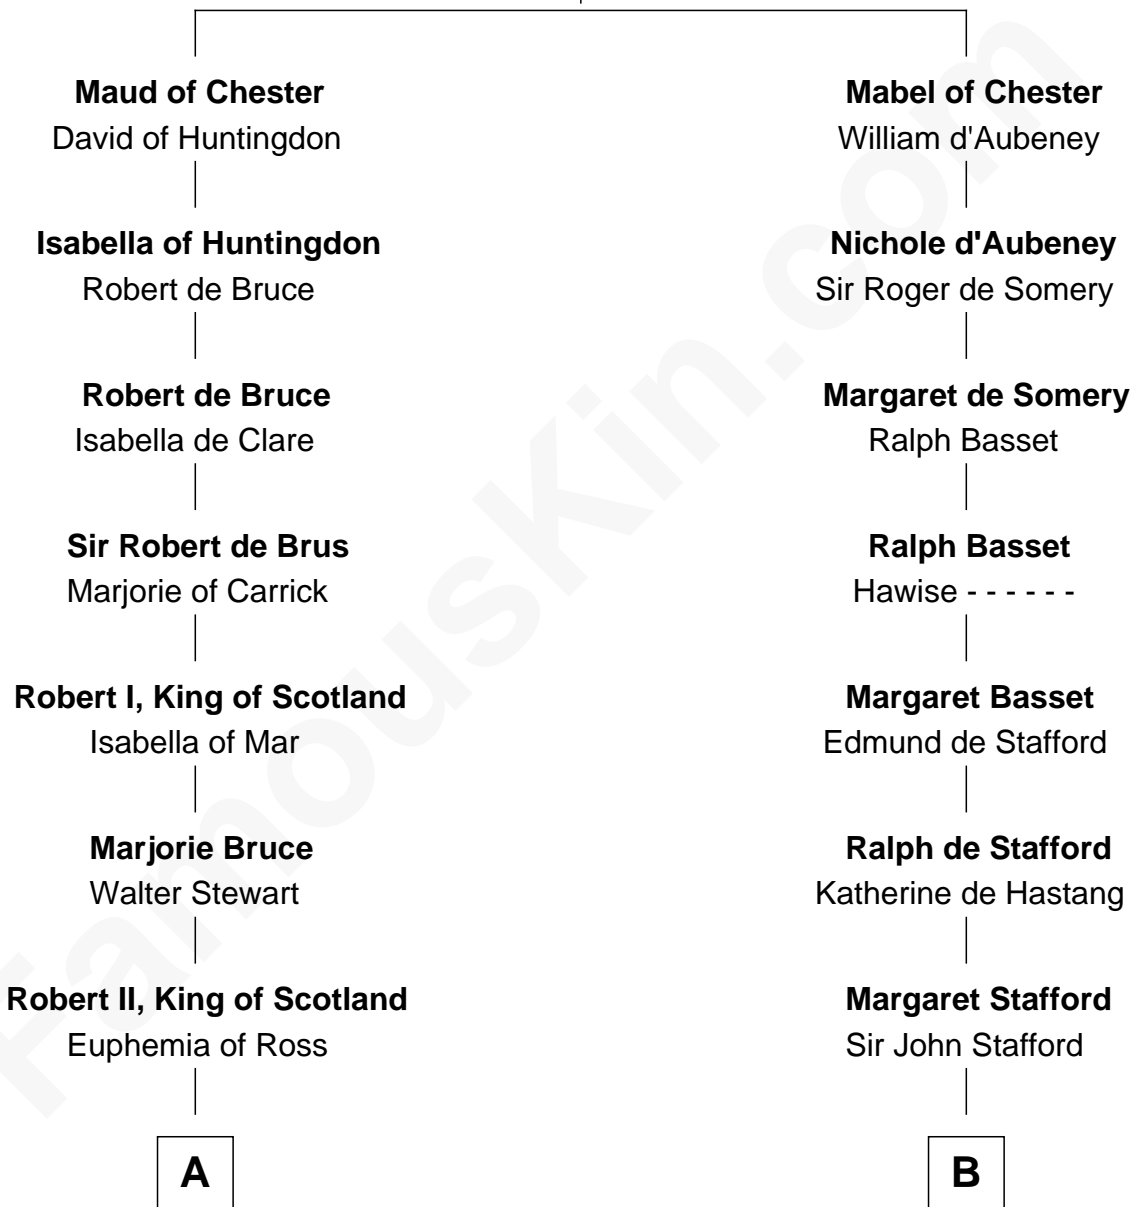

## Relationship Chart of

### Major John Pitcairn

*British Commander at Battle of Lexington*

18th cousin 3 times removed of

### Samuel Ward King

*15th Governor of Rhode Island*

**Hugh de Kevelioc**  
Bertrade de Montfort

**C**

**Katherine Hamilton**

Rev. David Pitcairn

**Major John Pitcairn**

*British Commander at Lexington*

**D**

**Samuel Greene**

Mary Gorton

**Samuel Greene**

Sarah Coggeshall

**Mercy Green**

John Walton

**Welthian Walton**