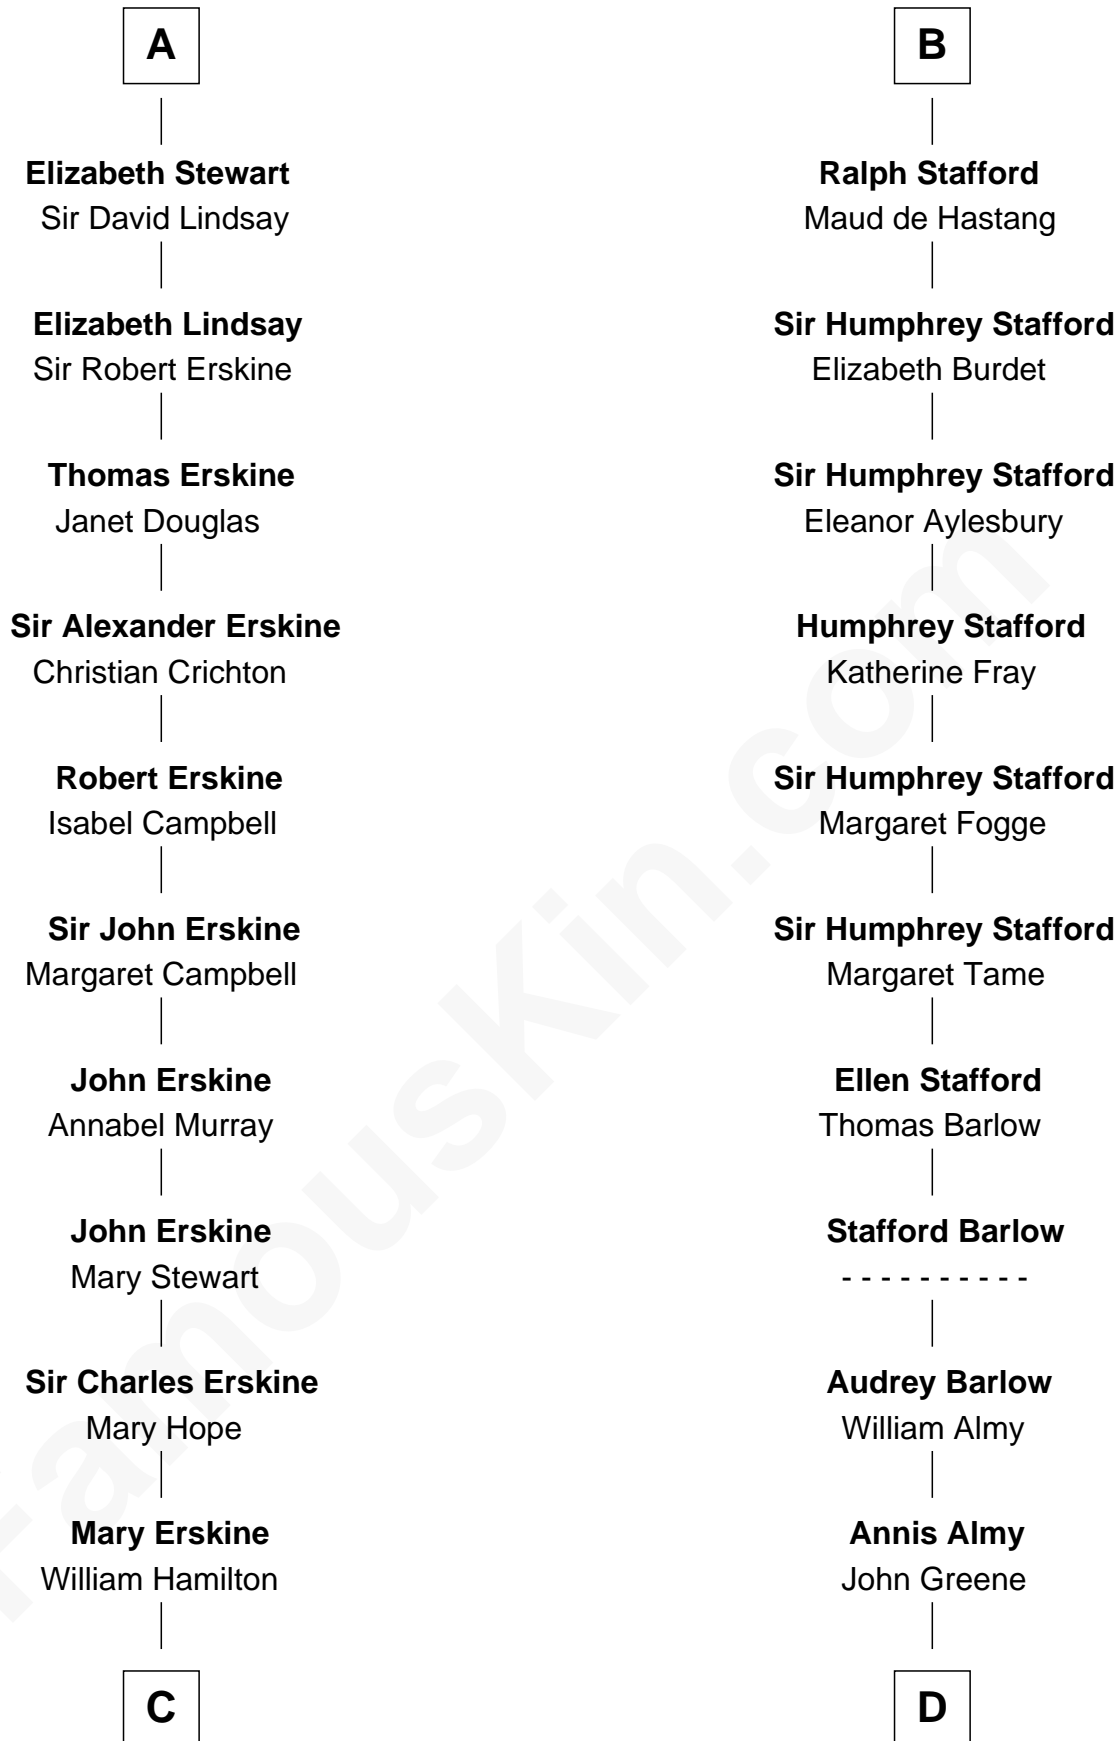

## Relationship Chart of

### Major John Pitcairn

*British Commander at Battle of Lexington*

18th cousin 3 times removed of

### Samuel Ward King

*15th Governor of Rhode Island*

**Hugh de Kevelioc**  
Bertrade de Montfort

**C**

**Katherine Hamilton**

Rev. David Pitcairn

**Major John Pitcairn**

*British Commander at Lexington*

**D**

**Samuel Greene**

Mary Gorton

**Samuel Greene**

Sarah Coggeshall

**Mercy Green**

John Walton

**Welthian Walton**