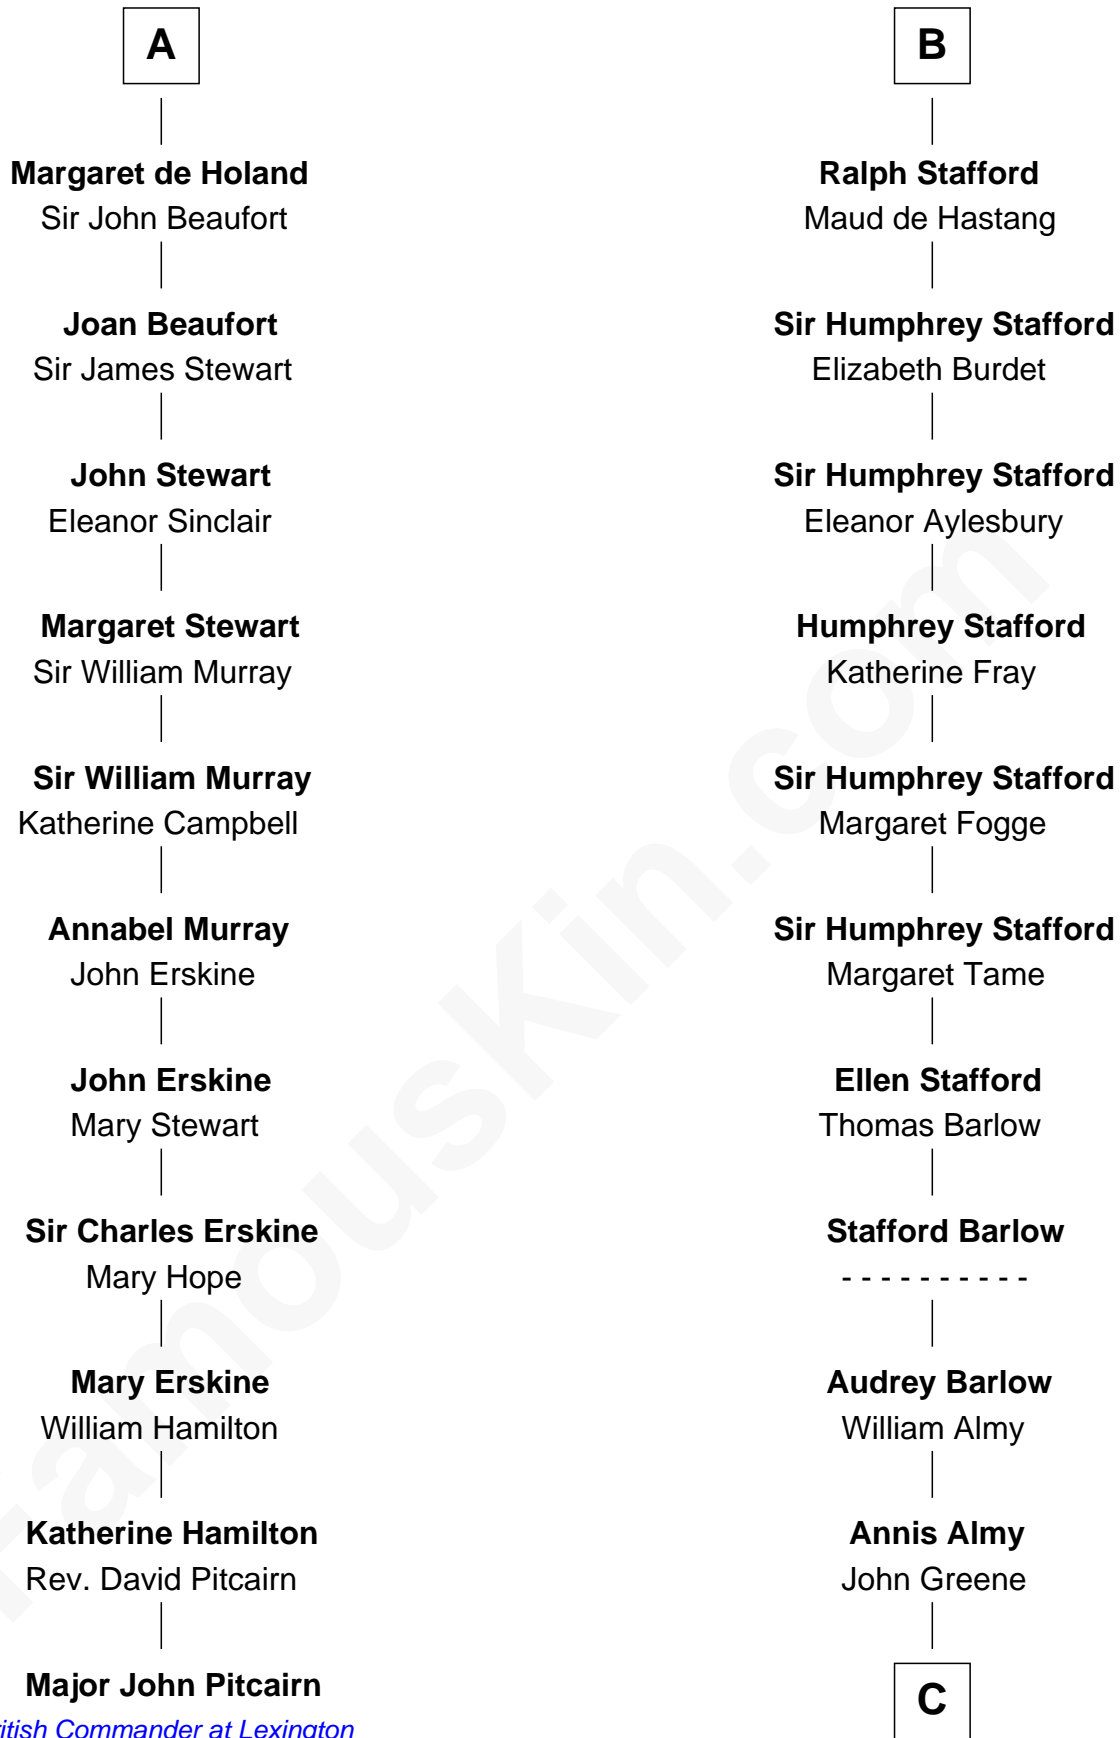

## Relationship Chart of

### Major John Pitcairn

*British Commander at Battle of Lexington*

17th cousin 4 times removed of

### Samuel Ward King

*15th Governor of Rhode Island*

**C**

**Samuel Greene**

Mary Gorton

**Samuel Greene**

Sarah Coggeshall

**Mercy Green**