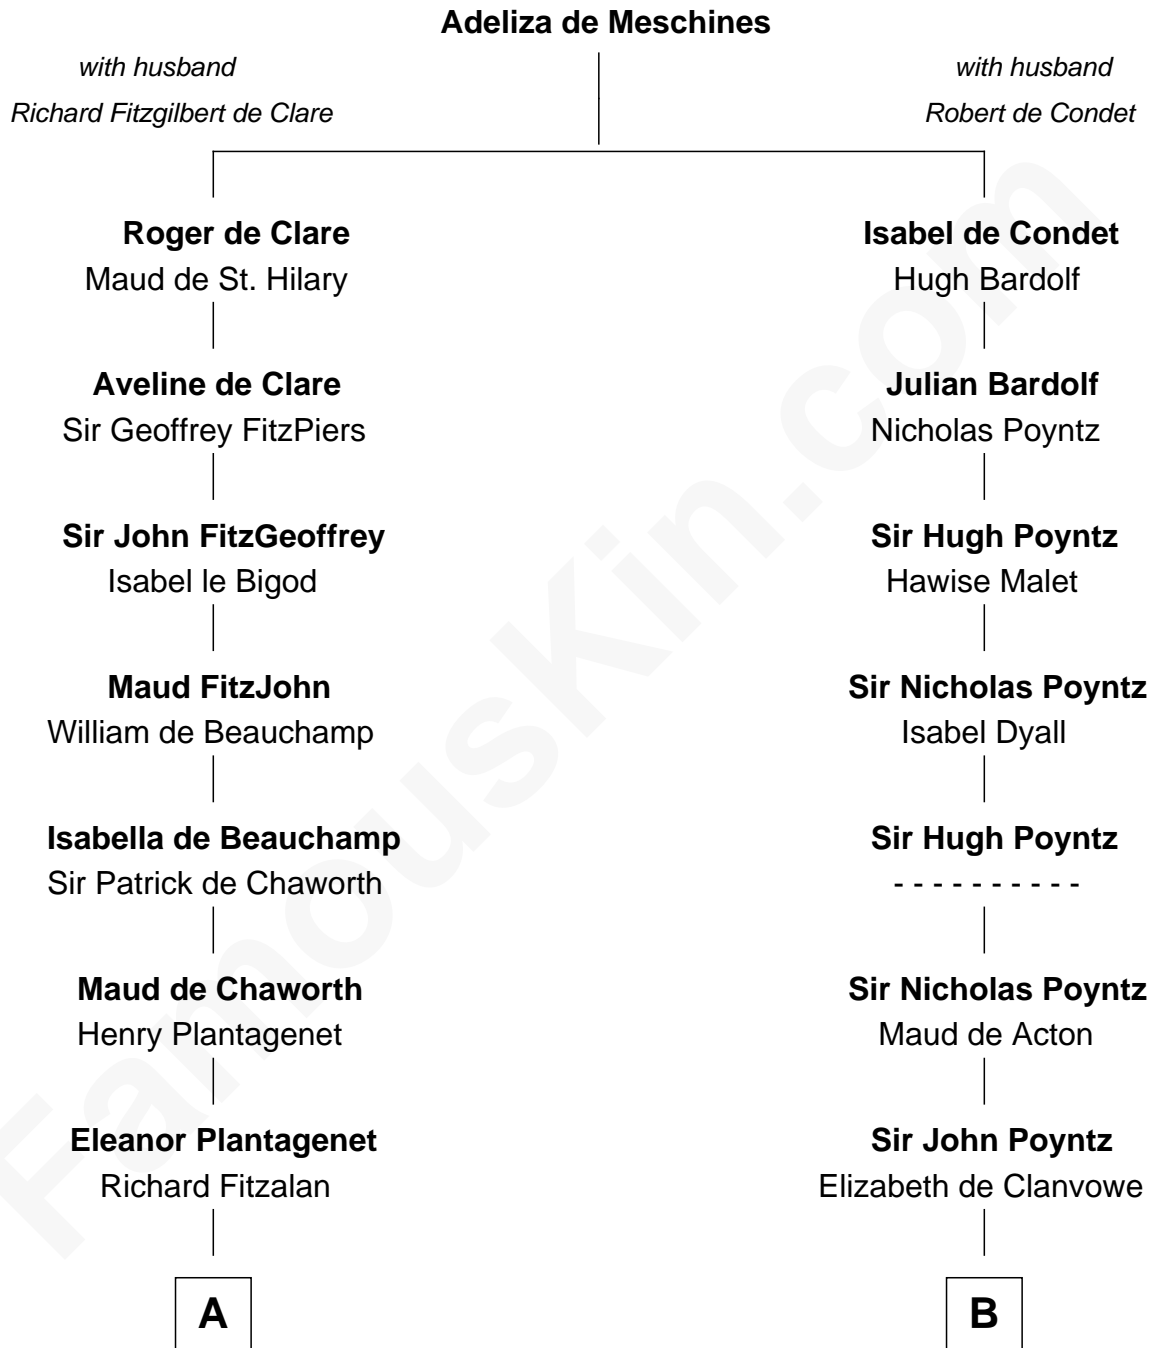

FamousKin.com

Relationship Chart of

Major John Pitcairn

British Commander at Battle of Lexington

18th cousin 3 times removed of

Samuel Ward King

15th Governor of Rhode Island

C

Katherine Hamilton

Rev. David Pitcairn

Major John Pitcairn

British Commander at Lexington

D

Samuel Greene

Mary Gorton

Samuel Greene

Sarah Coggeshall

Mercy Green

John Walton

Welthian Walton

William Borden King

Samuel Ward King

15th Governor of Rhode Island

FamousKin.com