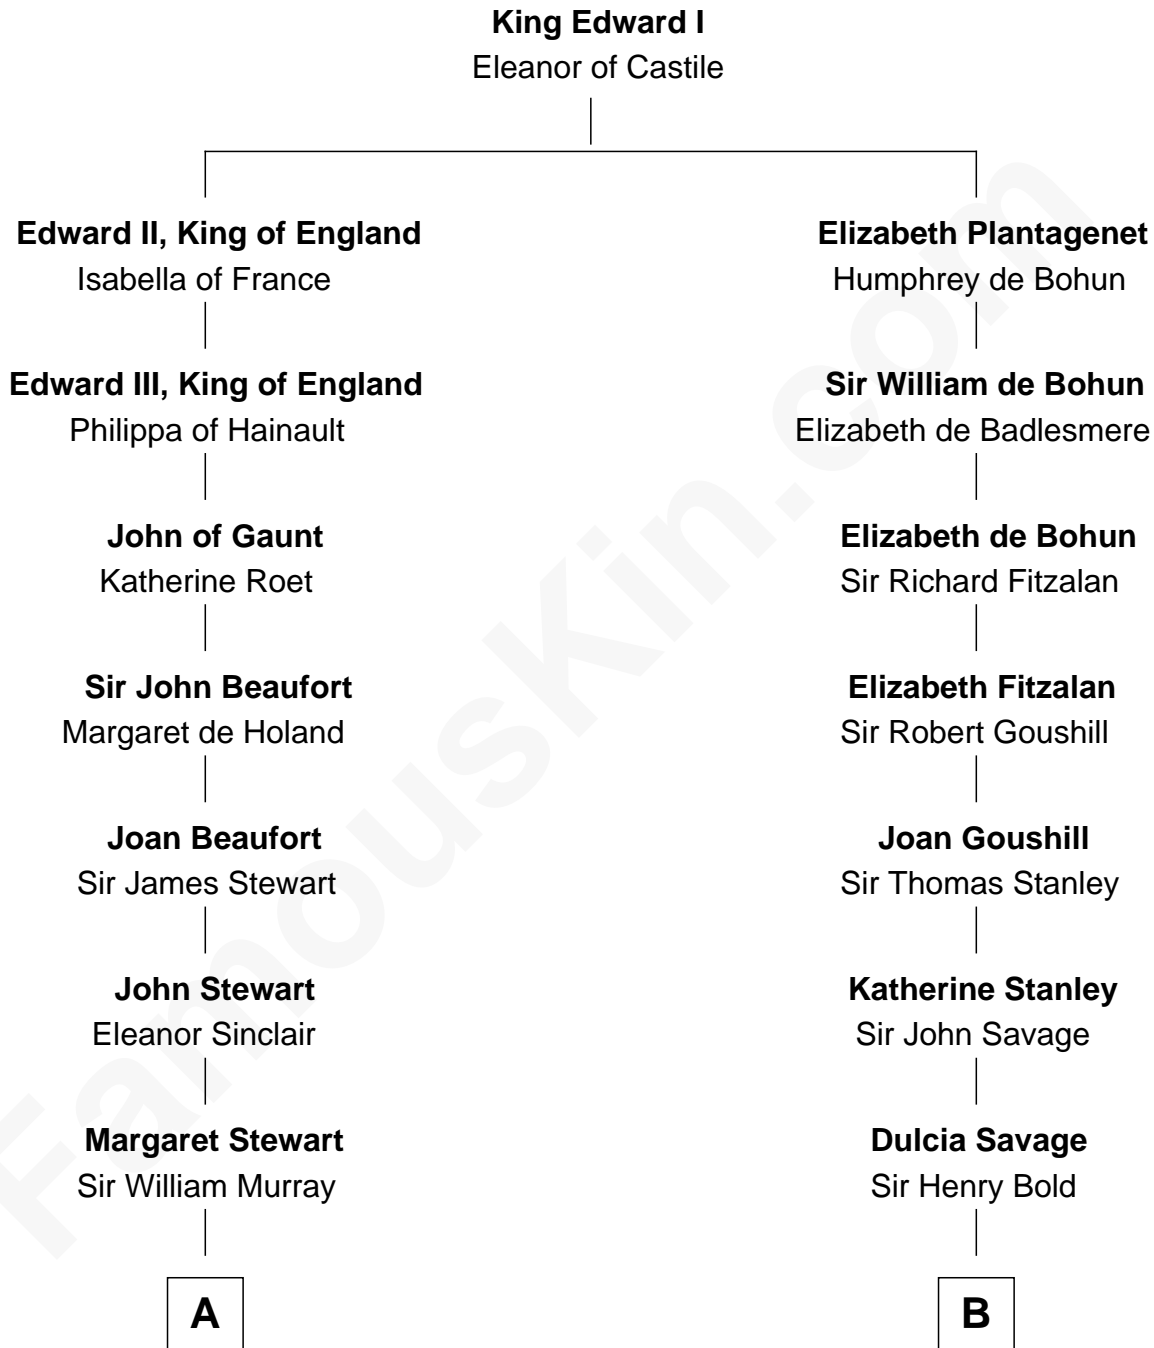

FamousKin.com

Relationship Chart of

Major John Pitcairn

British Commander at Battle of Lexington

13th cousin 1 time removed of

Francis Lightfoot Lee

Signer of the Declaration of Independence

A

Sir William Murray
Katherine Campbell

Annabel Murray
John Erskine

John Erskine
Mary Stewart

Sir Charles Erskine
Mary Hope

Mary Erskine
William Hamilton

Katherine Hamilton
Rev. David Pitcairn

Major John Pitcairn
British Commander at Lexington