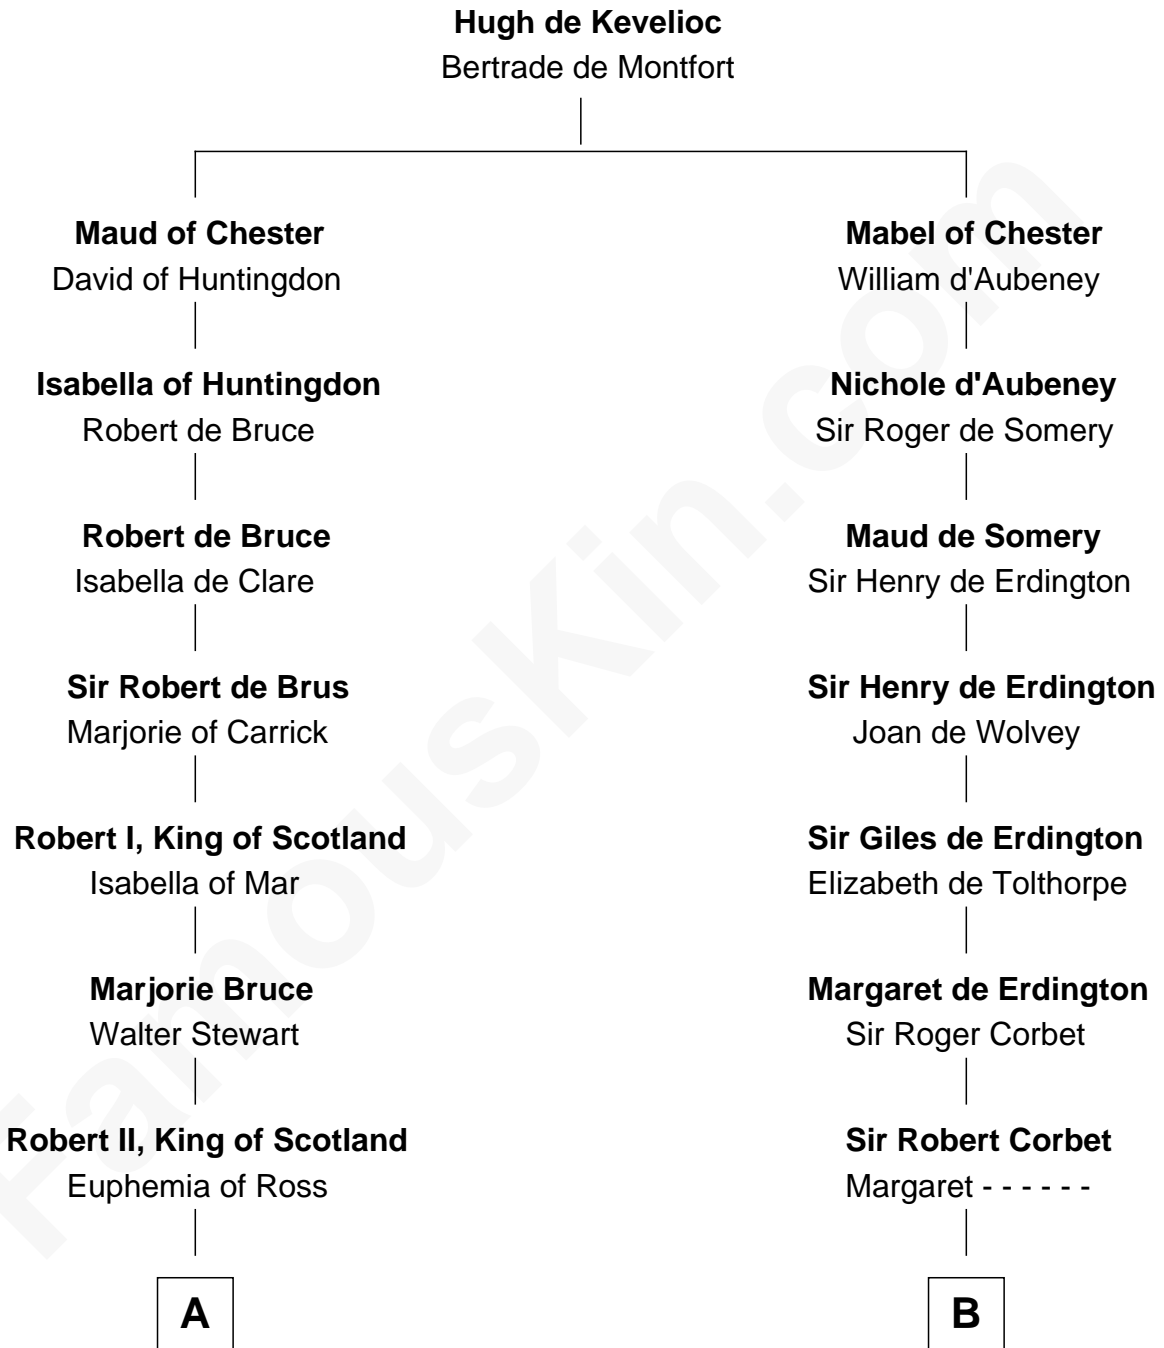

FamousKin.com

Relationship Chart of

Major John Pitcairn

British Commander at Battle of Lexington

18th cousin of

Francis Lightfoot Lee

Signer of the Declaration of Independence

C

Katherine Hamilton

Rev. David Pitcairn

Major John Pitcairn

British Commander at Lexington

D

Gov. Thomas Lee

Hannah Ludwell

Francis Lightfoot Lee