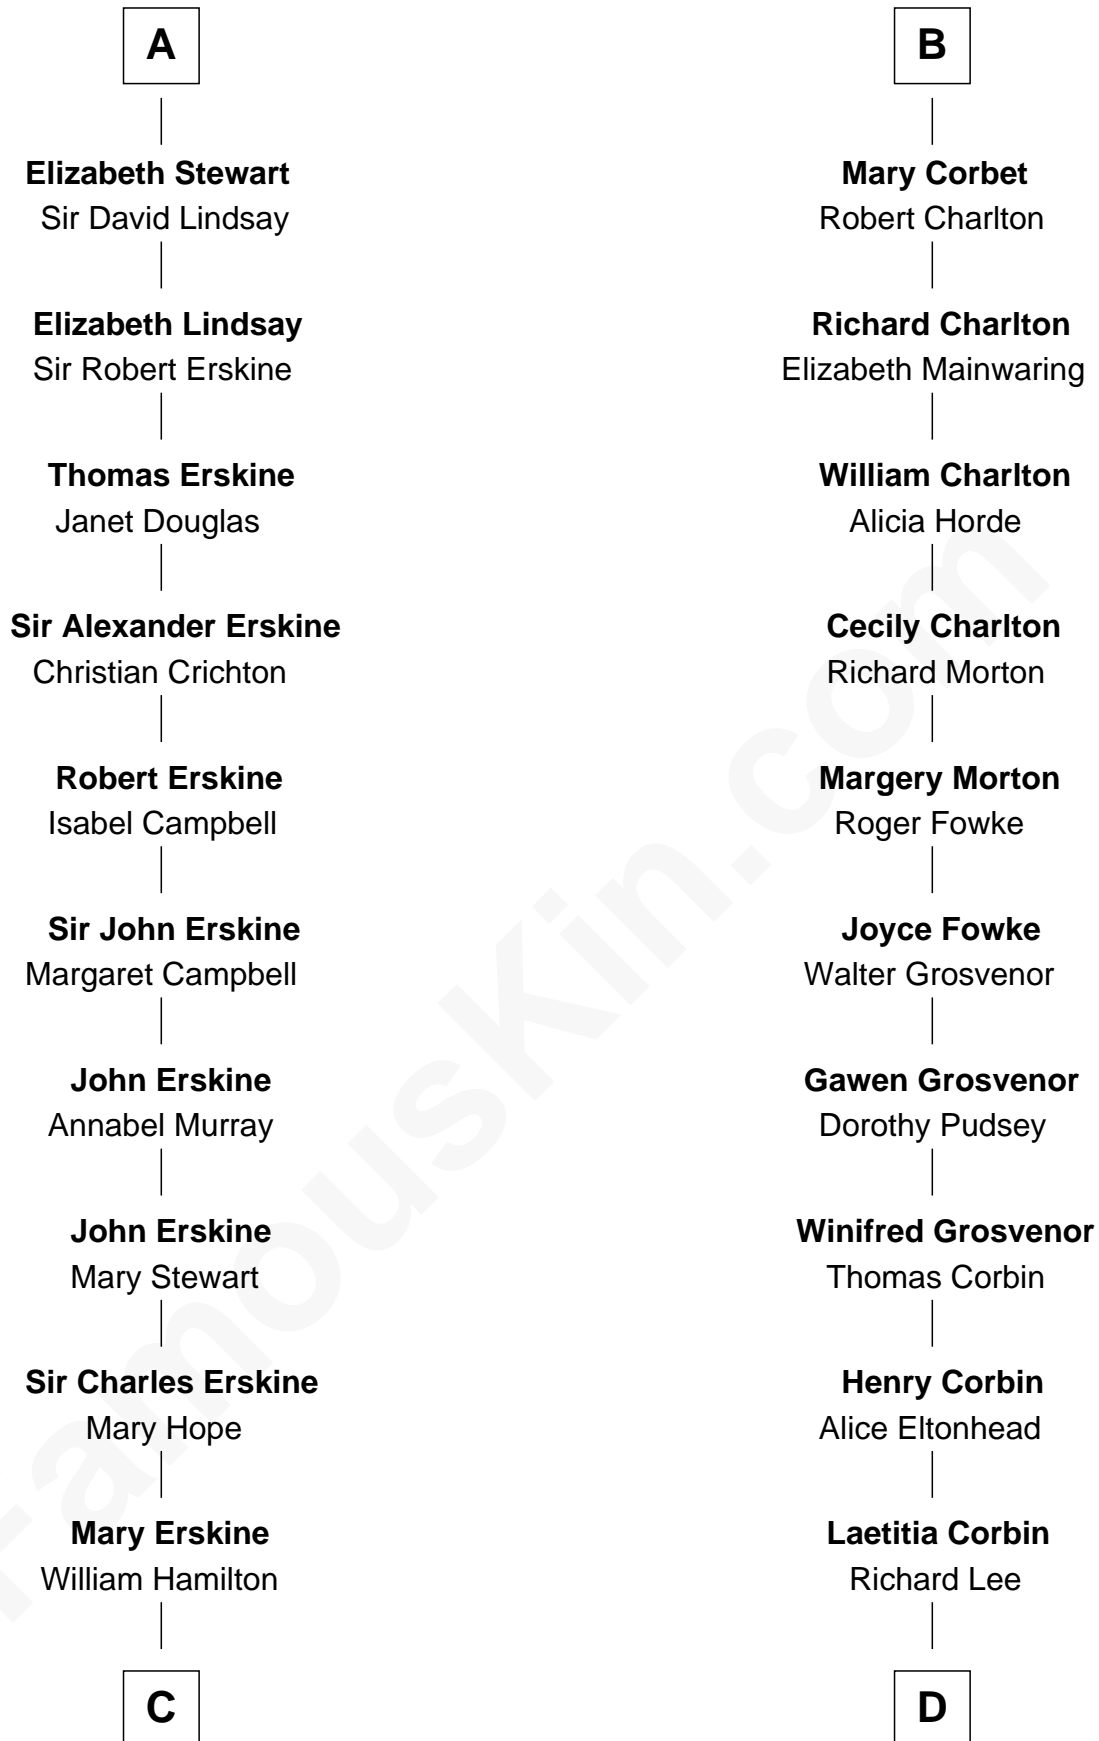

FamousKin.com

Relationship Chart of

Major John Pitcairn

British Commander at Battle of Lexington

18th cousin of

Francis Lightfoot Lee

Signer of the Declaration of Independence

C

Katherine Hamilton

Rev. David Pitcairn

Major John Pitcairn

British Commander at Lexington

D

Gov. Thomas Lee

Hannah Ludwell

Francis Lightfoot Lee