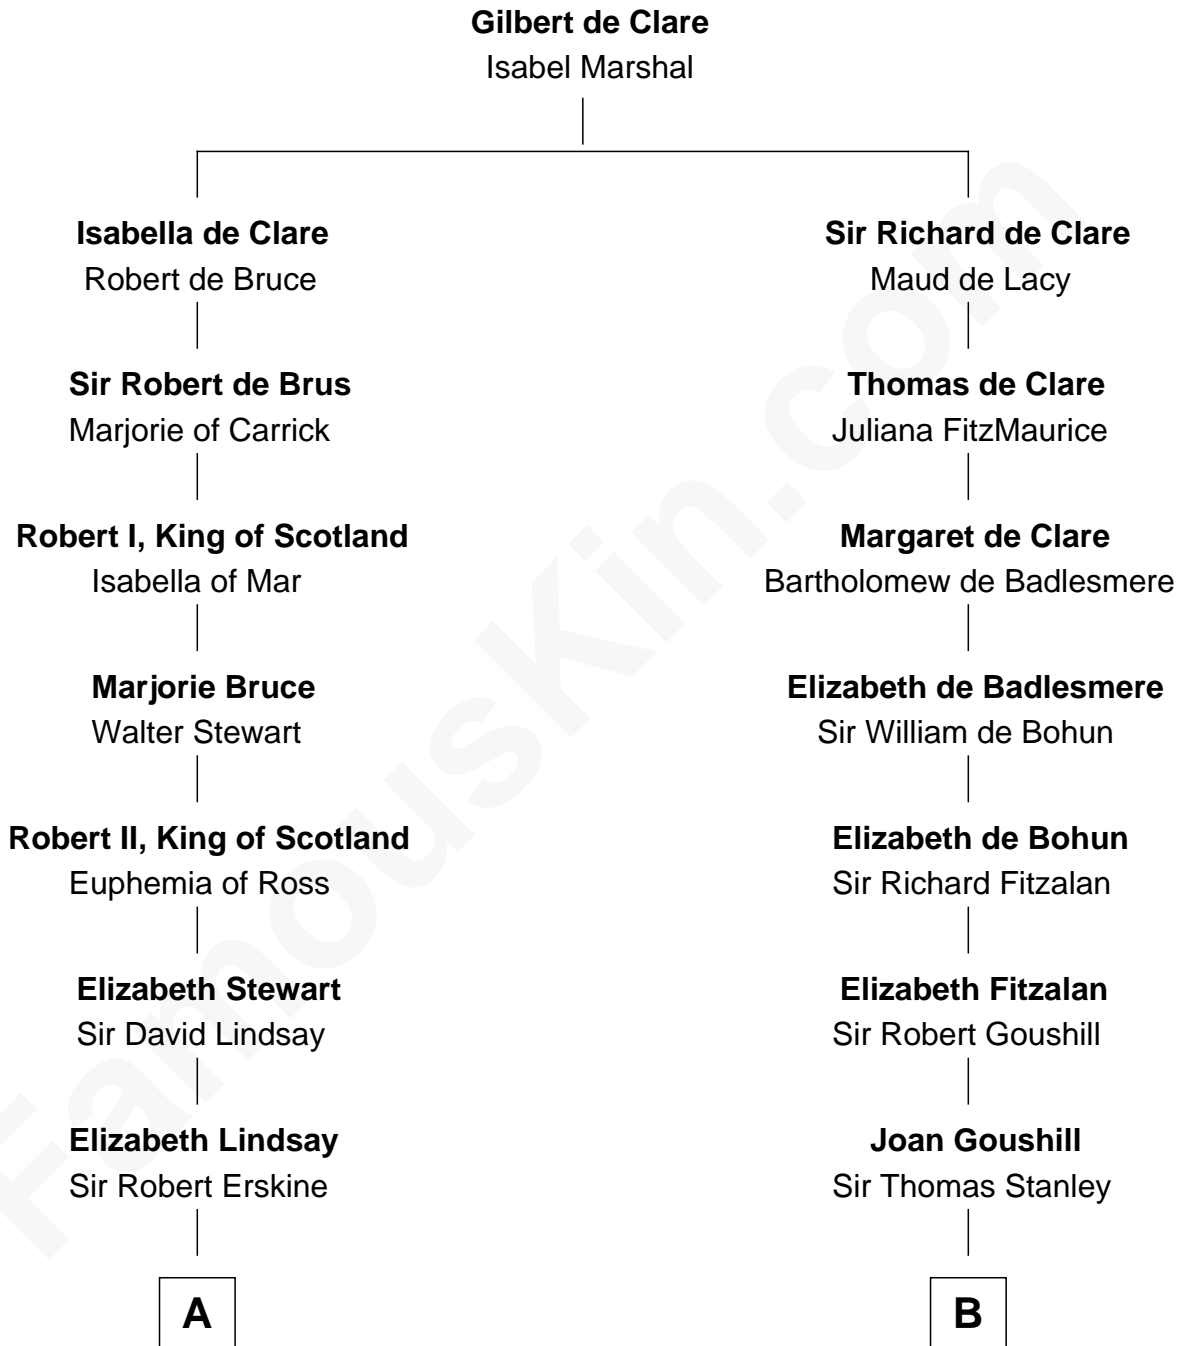

Francis Lightfoot Lee

Signer of the Declaration of Independence