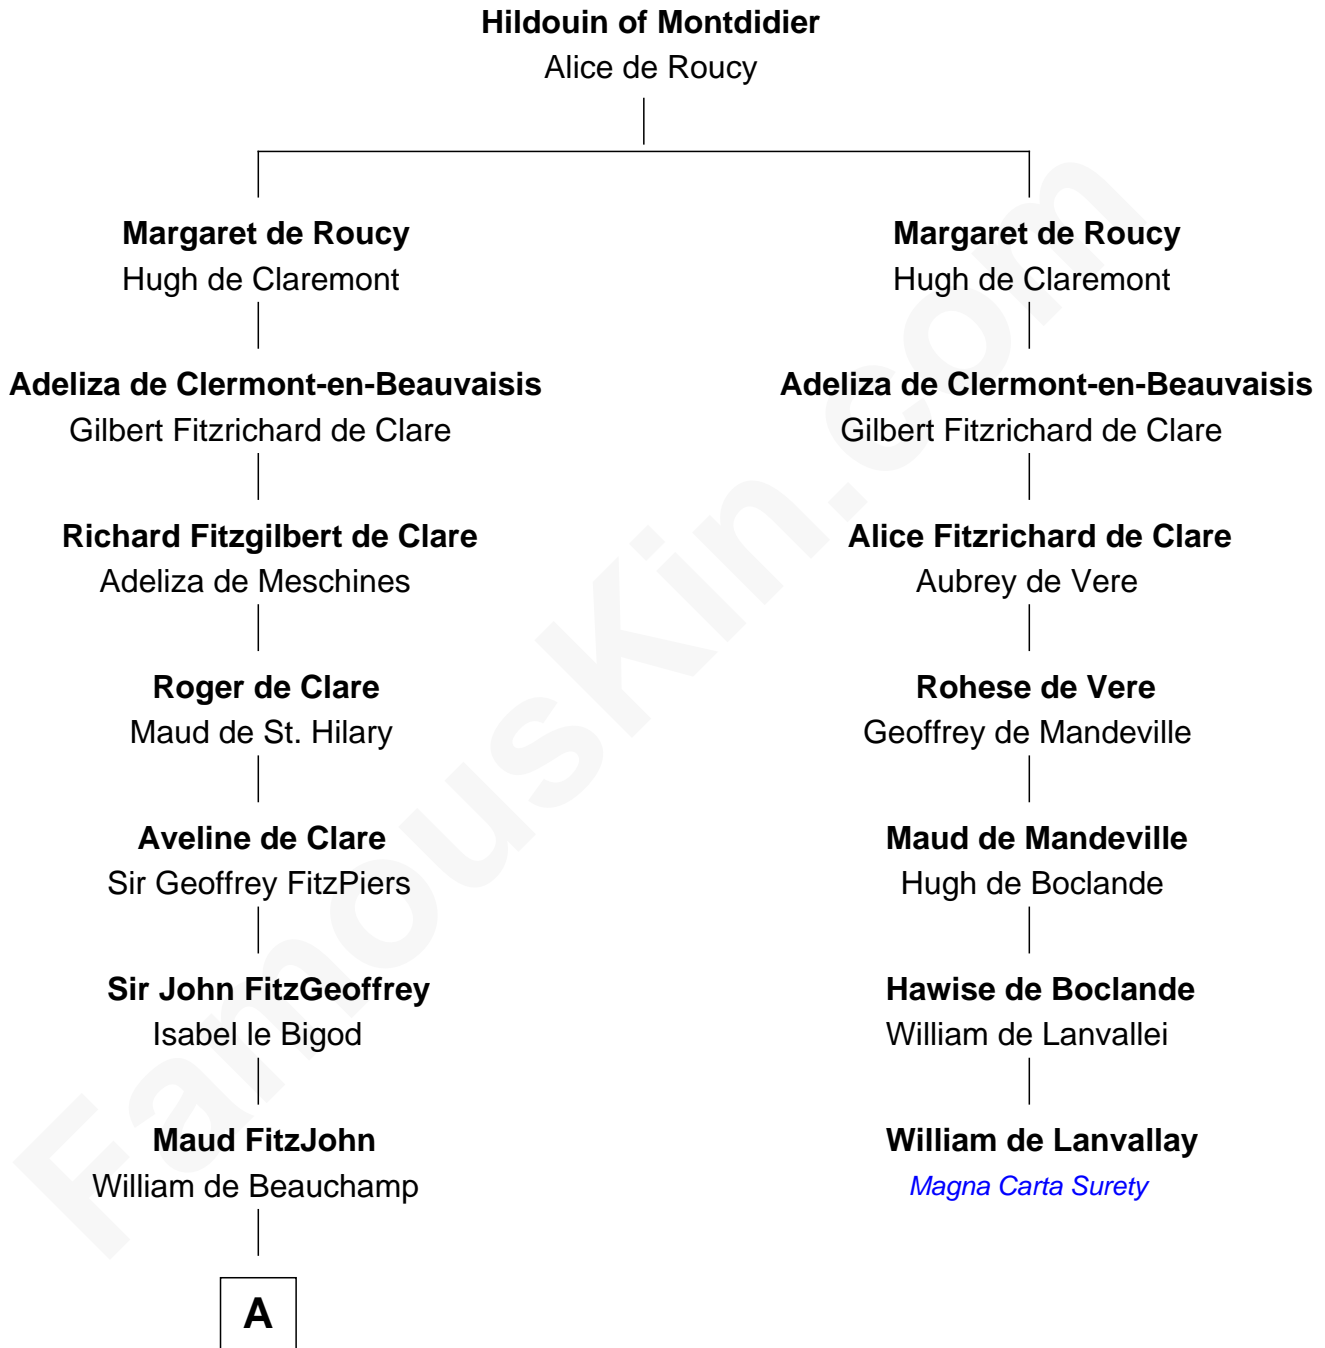

# FamousKin.com

## Relationship Chart of

### Major John Pitcairn

British Commander at Battle of Lexington

6th cousin 15 times removed of

**William de Lanvalley**  
Magna Carta Surety

**A**

**Isabella de Beauchamp**  
Sir Patrick de Chaworth

**Maud de Chaworth**  
Henry Plantagenet

**Eleanor Plantagenet**  
Richard Fitzalan

**Alice Fitzalan**  
Sir Thomas de Holand

**Margaret de Holand**  
Sir John Beaufort

**Joan Beaufort**  
Sir James Stewart

**John Stewart**  
Eleanor Sinclair

**Margaret Stewart**  
Sir William Murray