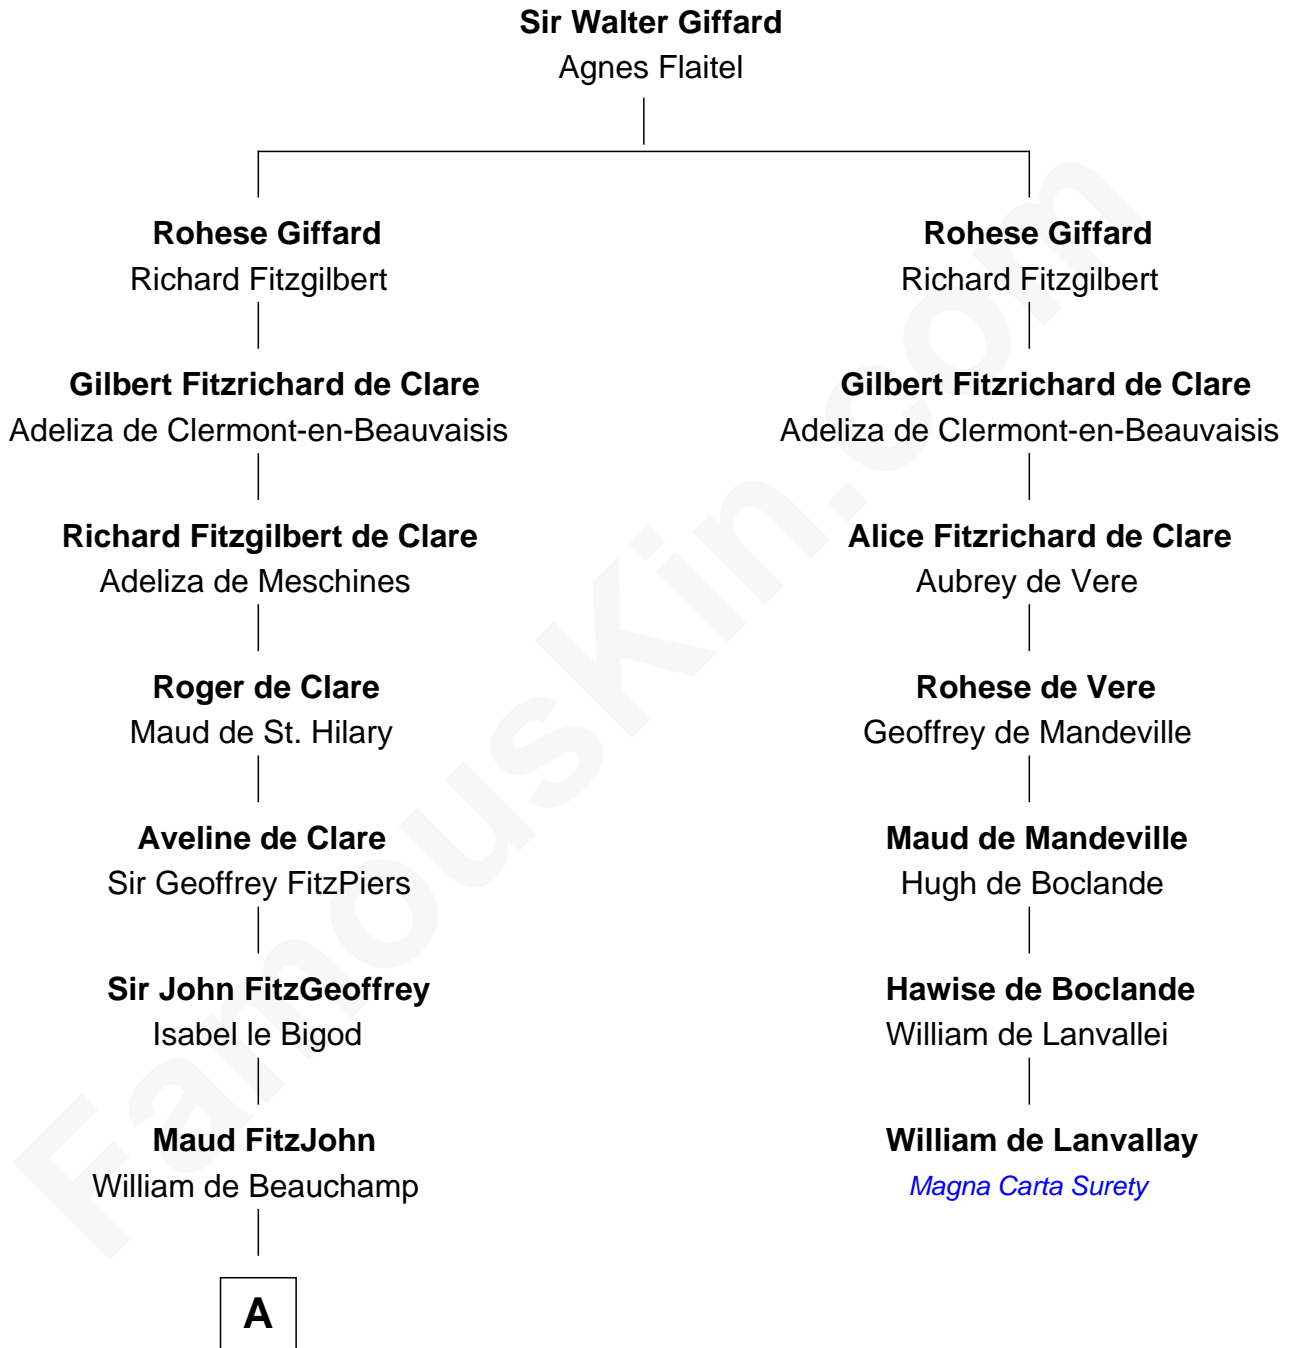

# FamousKin.com

## Relationship Chart of

### Major John Pitcairn

British Commander at Battle of Lexington

6th cousin 15 times removed of

**William de Lanvalley**  
Magna Carta Surety

**A**

**Isabella de Beauchamp**

Sir Patrick de Chaworth

**Maud de Chaworth**

Henry Plantagenet

**Eleanor Plantagenet**

Richard Fitzalan

**Alice Fitzalan**

Sir Thomas de Holand

**Margaret de Holand**

Sir John Beaufort

**Joan Beaufort**