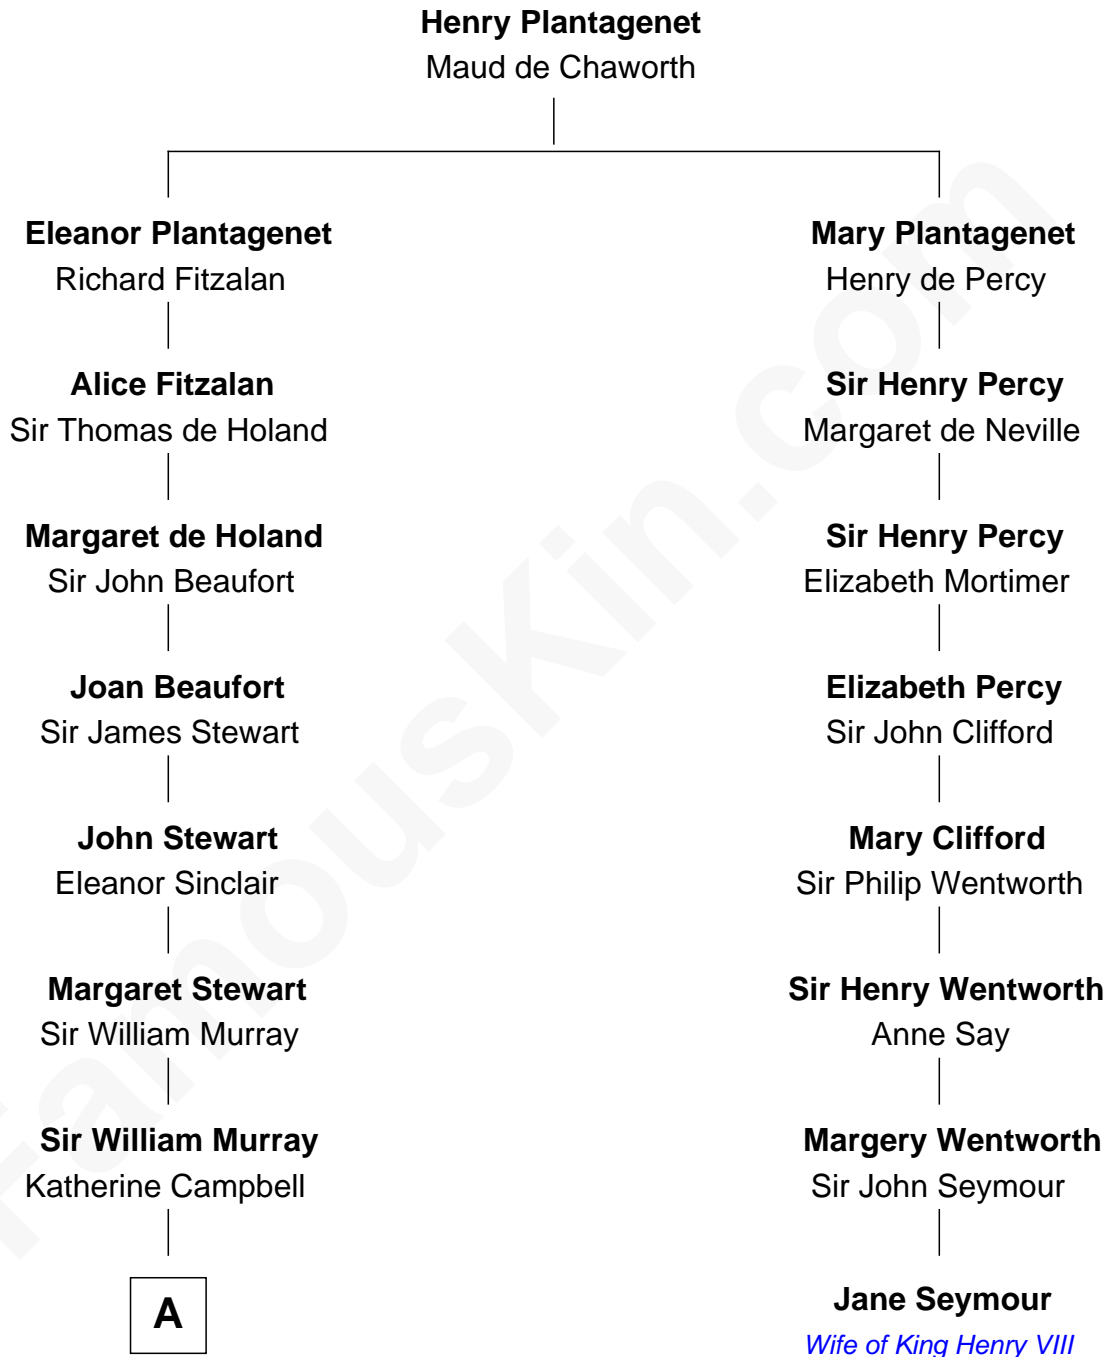

FamousKin.com

Relationship Chart of

Major John Pitcairn

British Commander at Battle of Lexington

7th cousin 5 times removed of

Jane Seymour

3rd Wife of King Henry VIII

A

—
Annabel Murray

John Erskine

—
John Erskine

Mary Stewart

—
Sir Charles Erskine

Mary Hope

—
Mary Erskine

William Hamilton

—
Katherine Hamilton

Rev. David Pitcairn

—
Major John Pitcairn

British Commander at Lexington

FamousKin.com