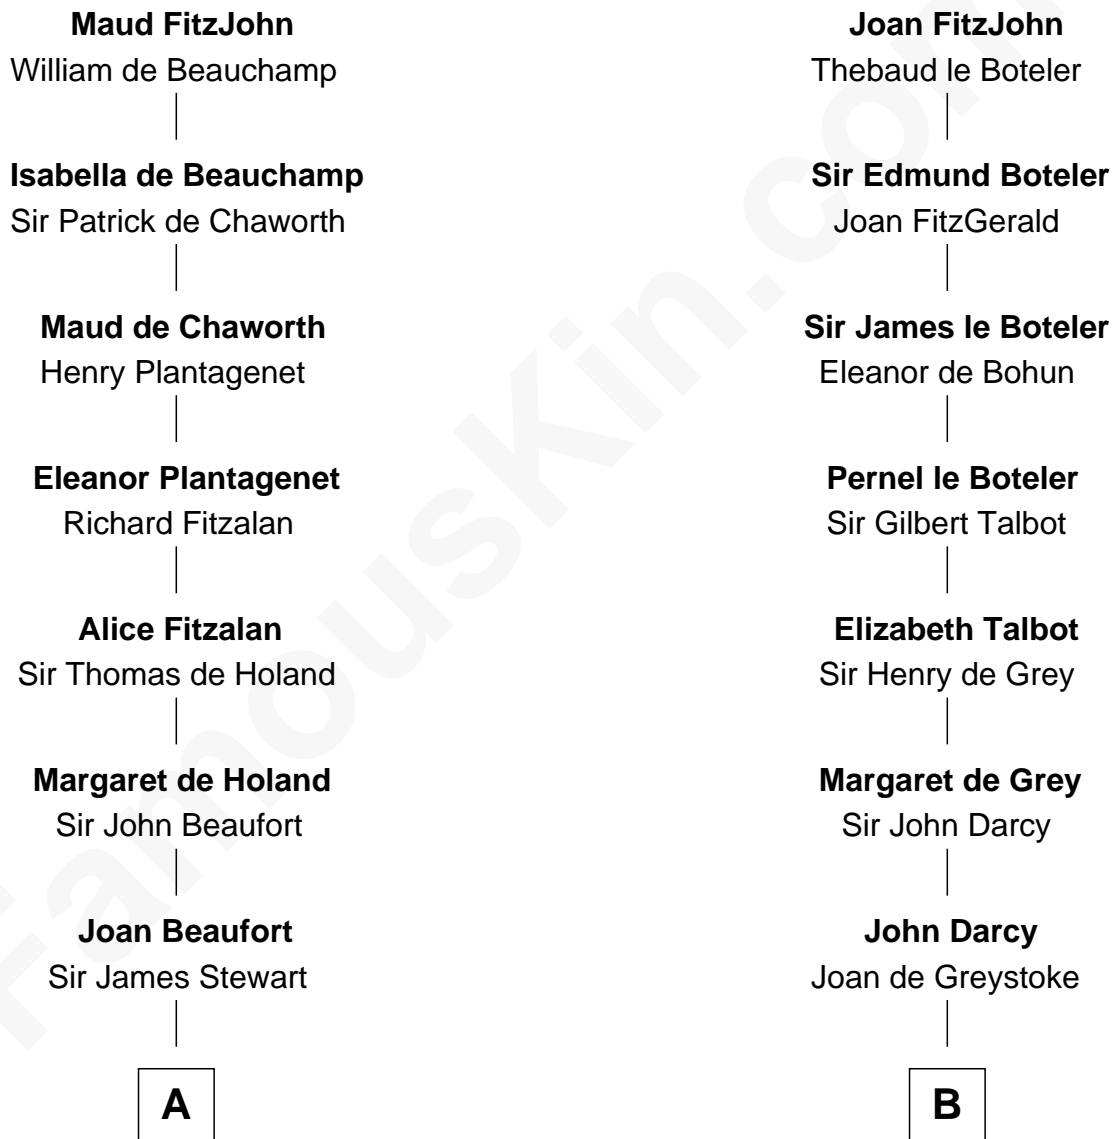

FamousKin.com

Relationship Chart of

Major John Pitcairn

British Commander at Battle of Lexington

15th cousin 5 times removed of

Sir Arthur Conan Doyle

Author, "Sherlock Holmes"

Sir John FitzGeoffrey

Isabel le Bigod

C

William Pack
Catherine Scott

Catherine Pack
William Foley

Mary Josephine Elizabeth Foley
Charles Altamont Doyle

Sir Arthur Conan Doyle
Author, "Sherlock Holmes"