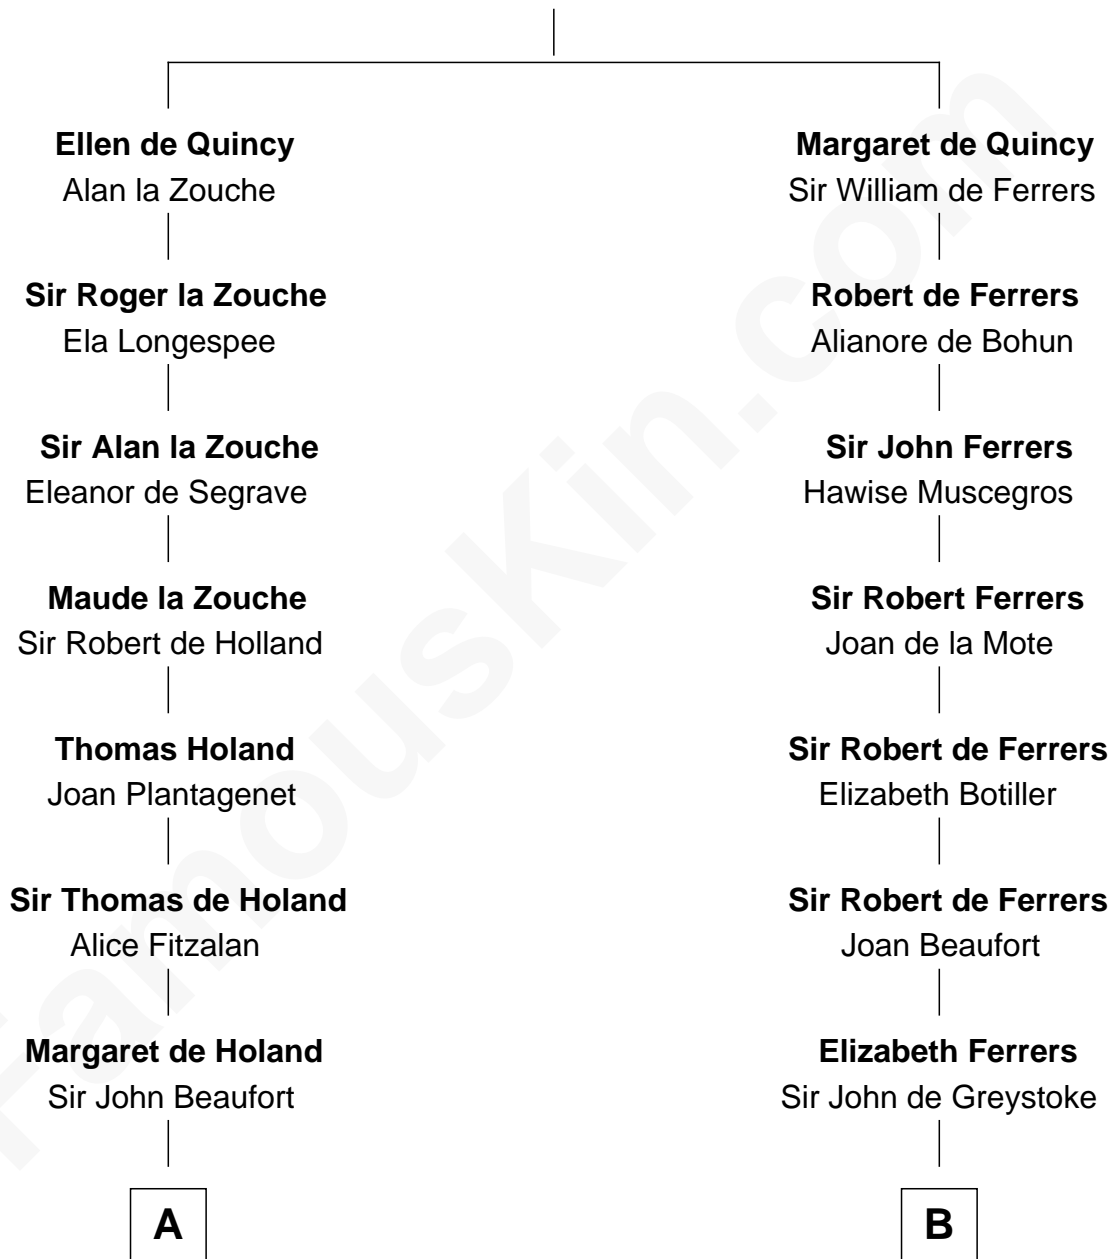

FamousKin.com

Relationship Chart of

Major John Pitcairn

British Commander at Battle of Lexington

16th cousin 5 times removed of

Sir Arthur Conan Doyle
Author, "Sherlock Holmes"

Sir Roger de Quincy
Helen of Galloway