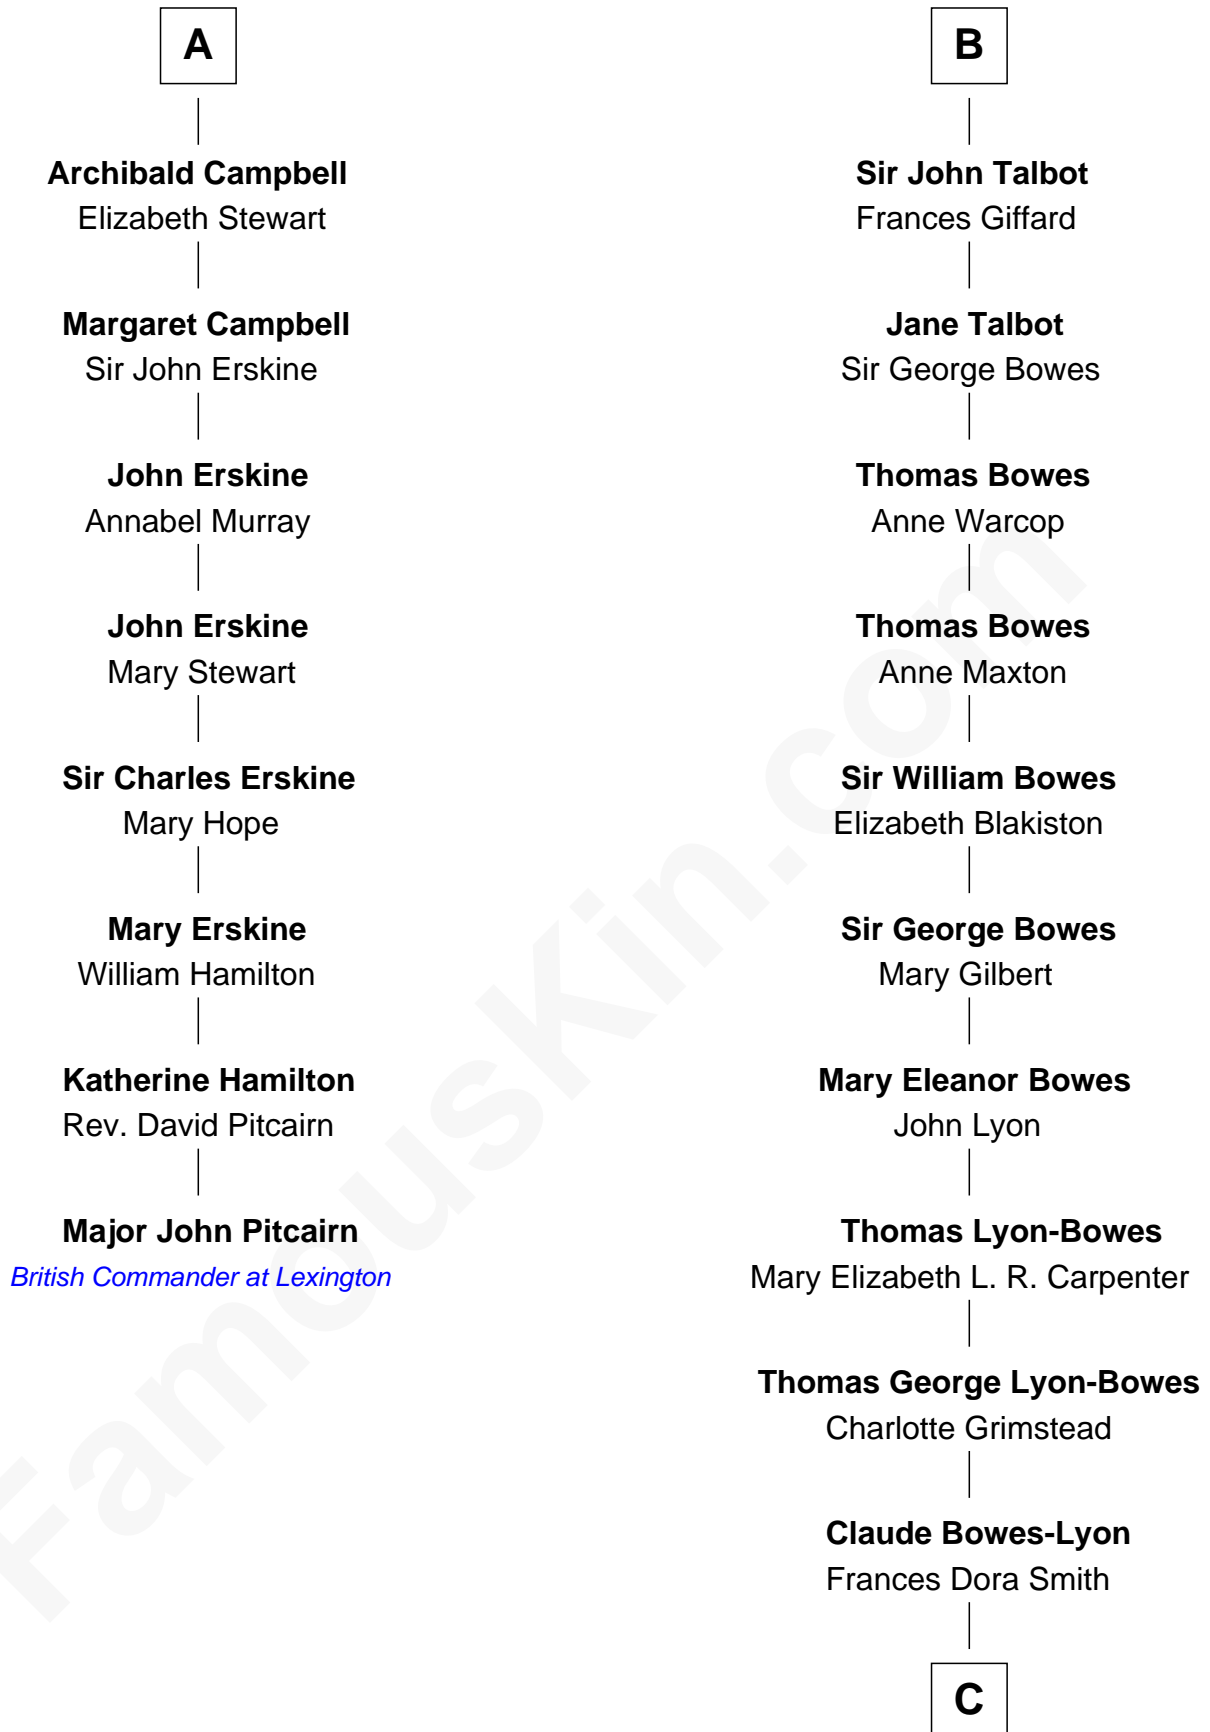

FamousKin.com

Relationship Chart of

Major John Pitcairn

British Commander at Battle of Lexington

14th cousin 5 times removed of

Queen Elizabeth II

Queen of the United Kingdom

Sir Richard de Burgh

Margaret - - - - -

Elizabeth de Burgh
Robert I, King of Scotland

Matilda Bruce
Thomas Isaac

Joan Isaac
John de Ergadia

Isabel de Ergadia
Sir John Stewart

Sir Robert Stewart
Joan Stewart

John Stewart
Fingula of the Isles

Isabel Stewart
Colin Campbell

A

Joan de Burgh
Sir John Darcy

Elizabeth Darcy
James le Boteler

James Butler
Anne de Welles

James Butler
Joan Beauchamp

Elizabeth Butler
John Talbot

Sir Gilbert Talbot
Audrey Cotton

Sir John Talbot
Margaret Troutbeck

B

C

Claude George Bowes-Lyon
Cecilia Nina Cavendish-Bentinck

Elizabeth Bowes-Lyon
George VI, King of the United Kingdom

Queen Elizabeth II
Queen of the United Kingdom

FamousKin.com