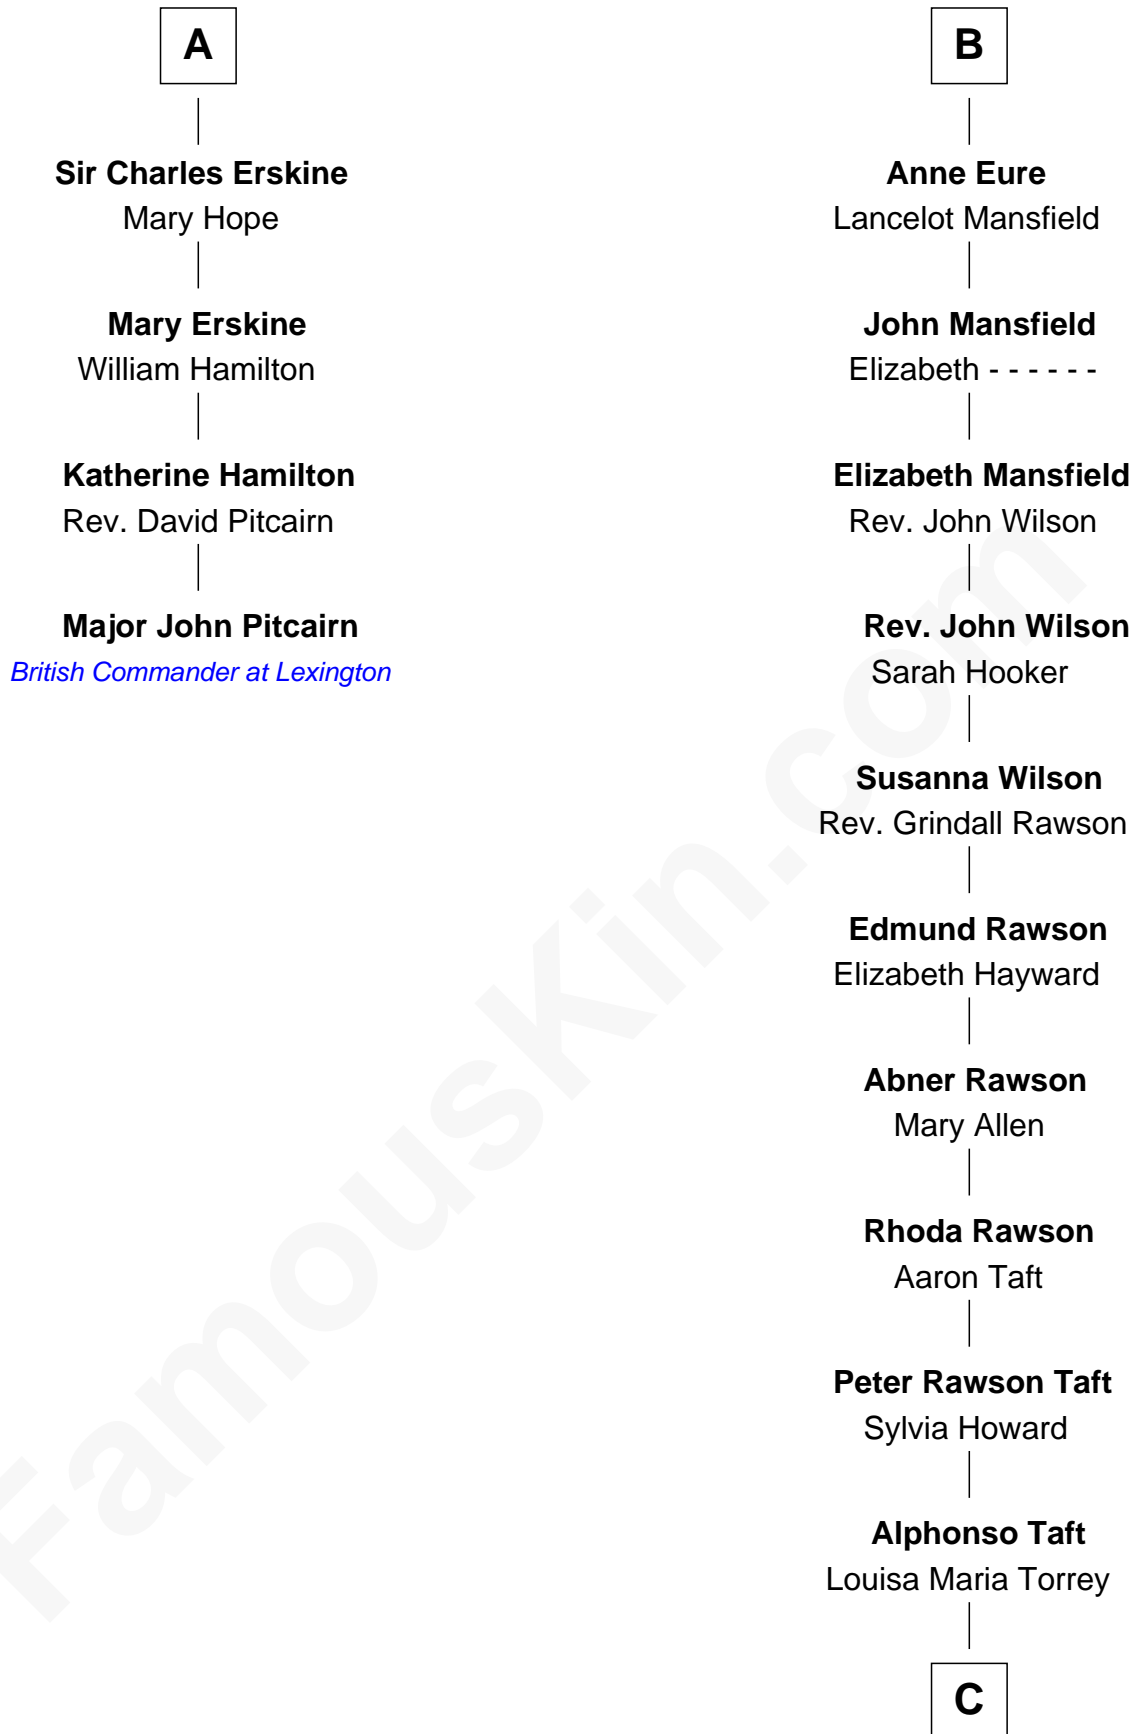

## Relationship Chart of

### Major John Pitcairn

*British Commander at Battle of Lexington*

10th cousin 10 times removed of

**Bob Taft**

*67th Governor of Ohio*

**C**

**William Howard Taft**

Helen Louise Herron

**Robert Alphonso Taft**

Martha Wheaton Bowers

**Robert Alphonso Taft**

Blanca Duncan Noël

**Bob Taft**

*67th Governor of Ohio*

FamousKin.com