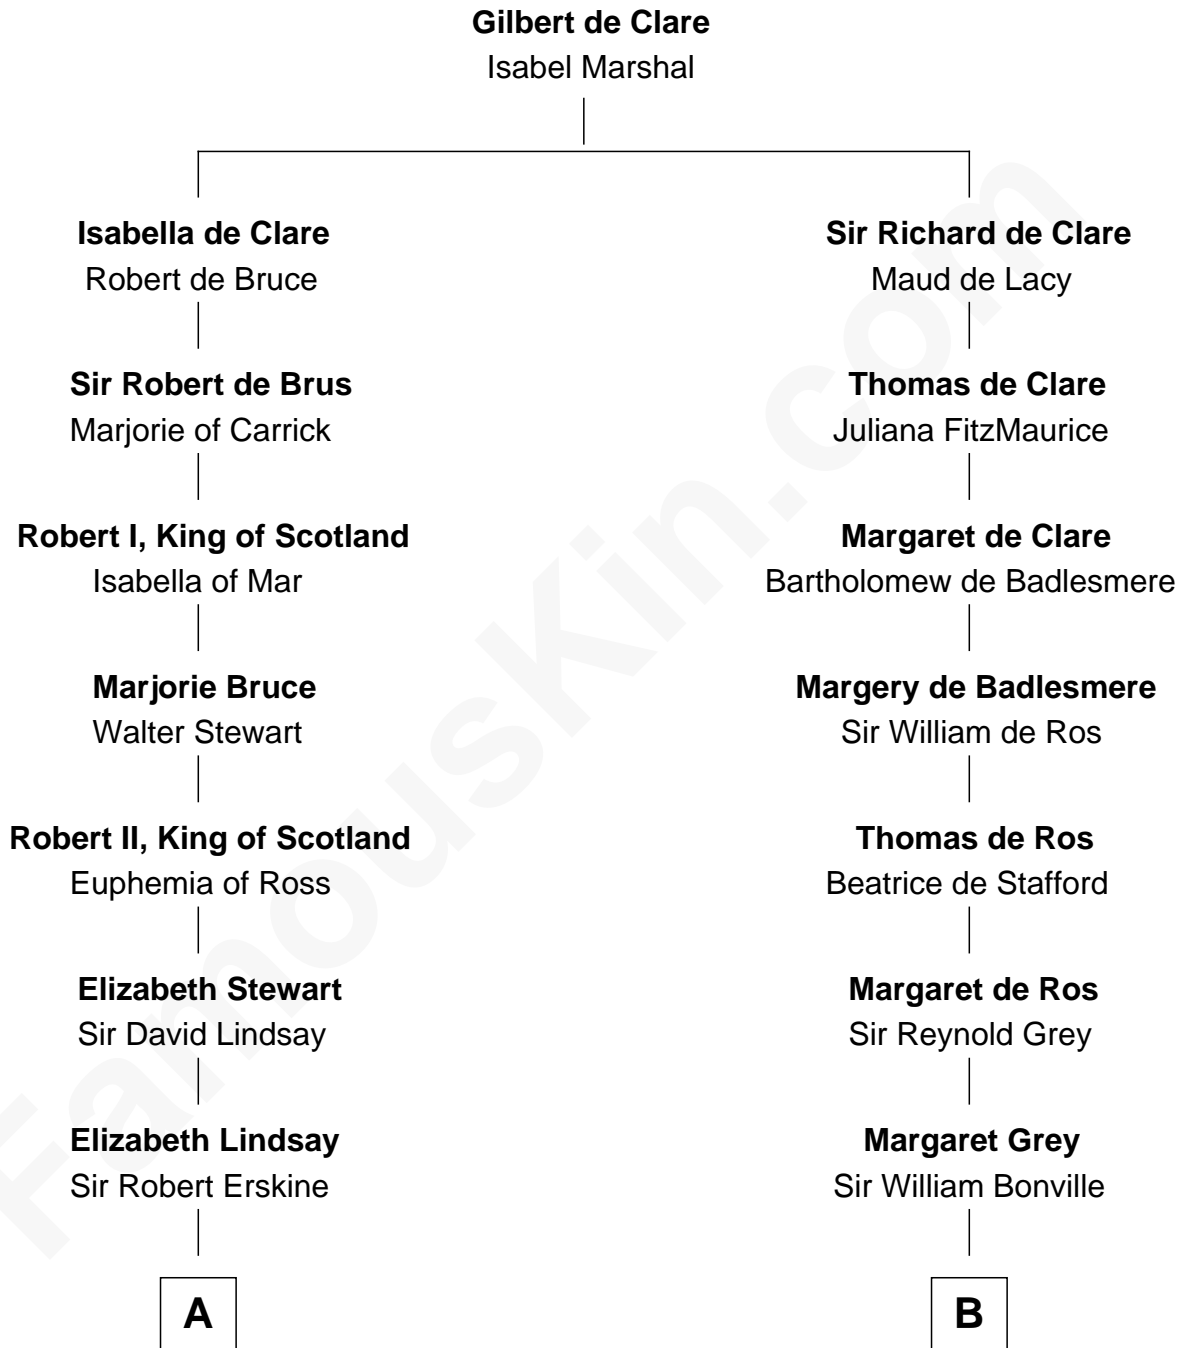

FamousKin.com

Relationship Chart of

Major John Pitcairn

British Commander at Battle of Lexington

16th cousin 3 times removed of

Jane (Appleton) Pierce

First Lady of President Franklin Pierce

C

Elizabeth Hubbard

Francis Appleton

Rev. Jesse Appleton

Elizabeth Means

Jane (Appleton) Pierce

First Lady of Franklin Pierce

FamousKin.com