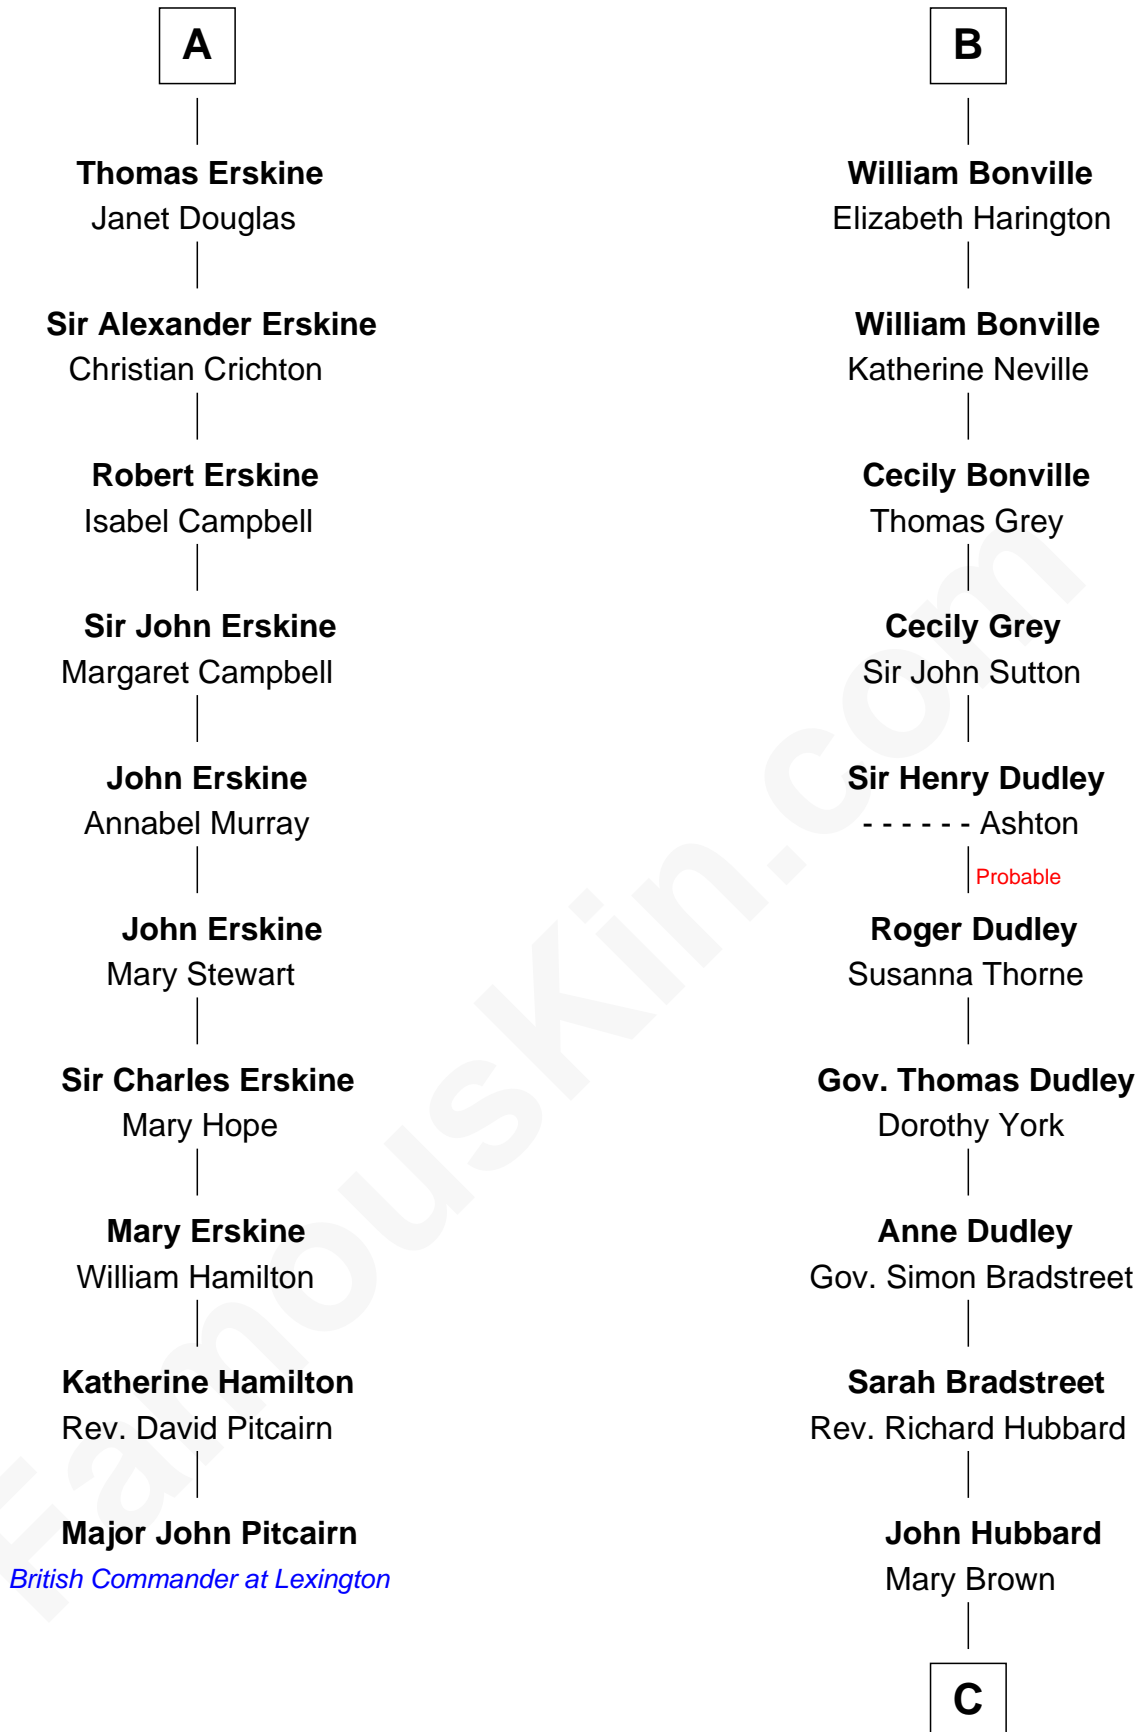

FamousKin.com

Relationship Chart of

Major John Pitcairn

British Commander at Battle of Lexington

16th cousin 3 times removed of

Jane (Appleton) Pierce

First Lady of President Franklin Pierce

C

Elizabeth Hubbard

Francis Appleton

Rev. Jesse Appleton

Elizabeth Means

Jane (Appleton) Pierce

First Lady of Franklin Pierce

FamousKin.com