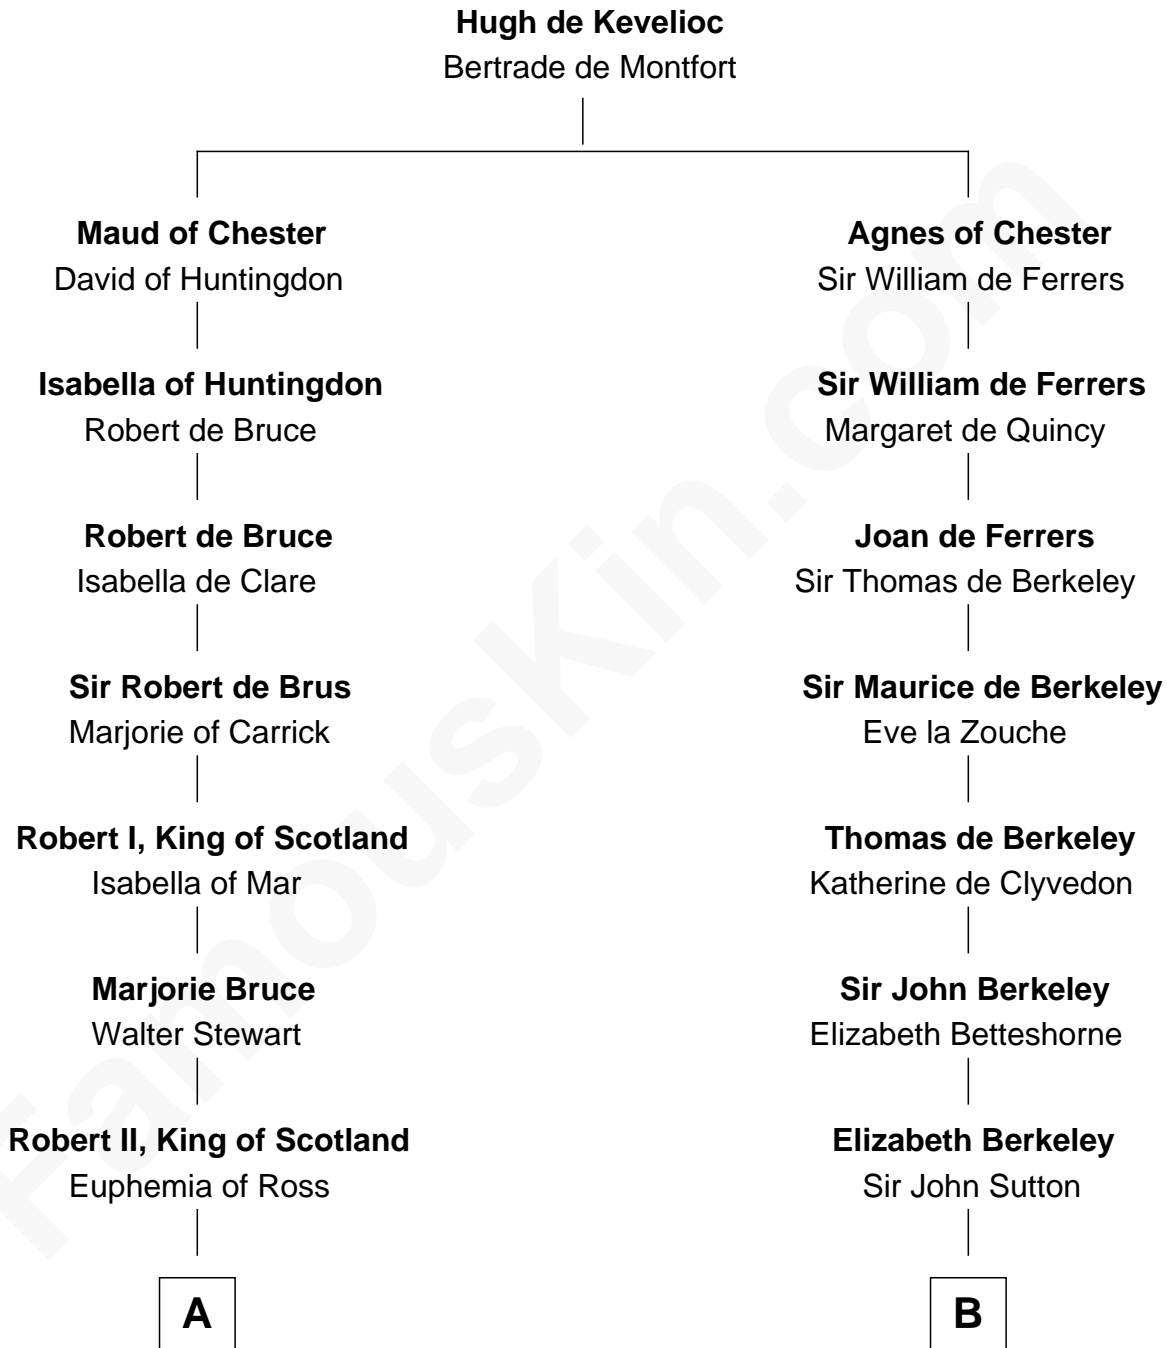

FamousKin.com

Relationship Chart of

Major John Pitcairn

British Commander at Battle of Lexington

18th cousin 2 times removed of

J.P. Morgan, Jr.

American Banker and Philanthropist

C

Katherine Hamilton

Rev. David Pitcairn

Major John Pitcairn

British Commander at Lexington

D

William Gedney Tracy

Rachel Huntington

Charles F. Tracy