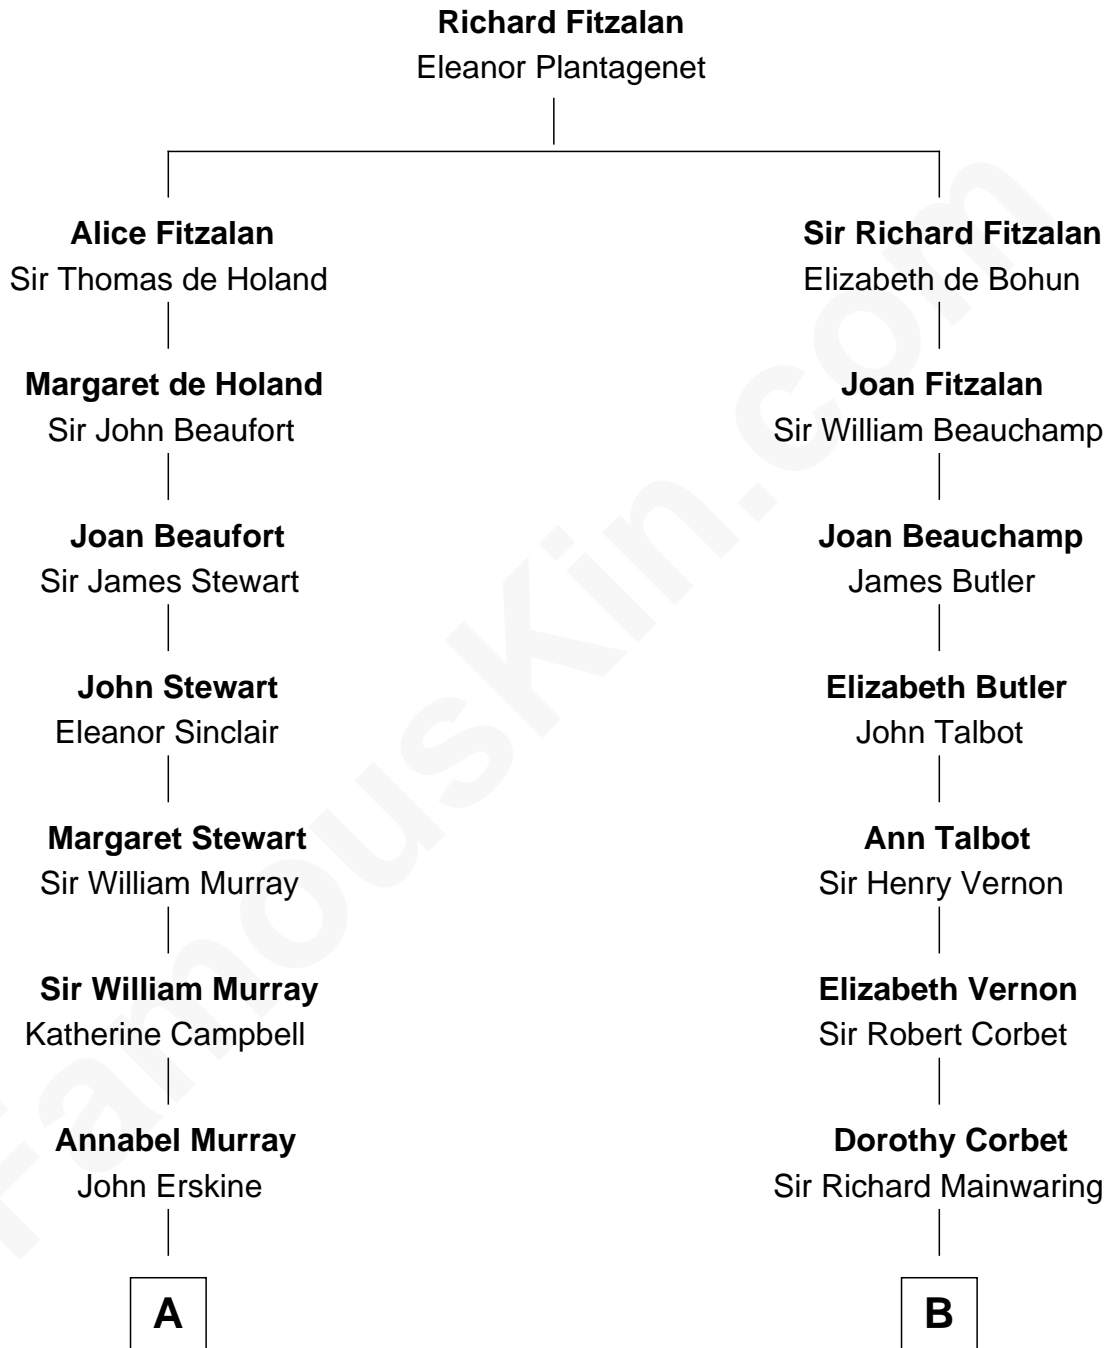

FamousKin.com

Relationship Chart of

Major John Pitcairn

British Commander at Battle of Lexington

11th cousin 7 times removed of

J.P. Morgan, Jr.

American Banker and Philanthropist

C