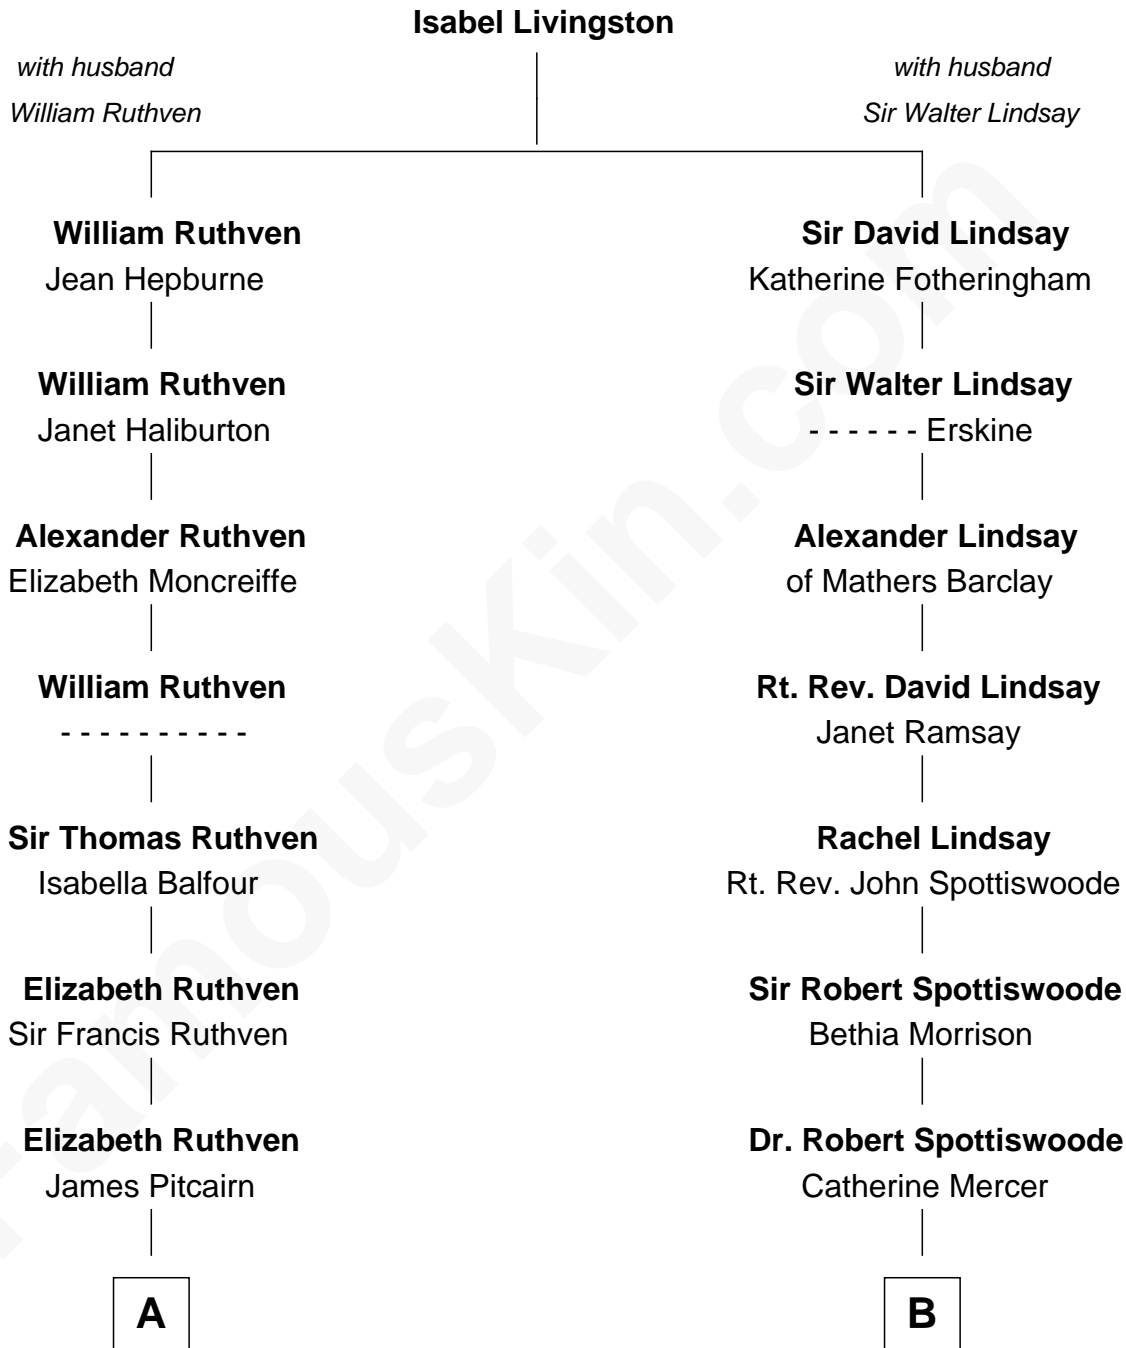

## Relationship Chart of

### Major John Pitcairn

*British Commander at Battle of Lexington*

8th cousin 4 times removed of

**Fitzhugh Lee**

*40th Governor of Virginia*

**A**

**Rev. David Pitcairn**  
Katherine Hamilton

**Major John Pitcairn**  
*British Commander at Lexington*

**B**

**Lt. Gov. Alexander Spotswood**  
Anne Butler Brayne

**Anne Catherine Spotswood**  
Col. Bernard Moore

**Anne Butler Moore**  
Charles Carter

**Anne Hill Carter**  
Maj. Gen. Henry Lee

**Sydney Smith Lee**  
Anna Maria Mason