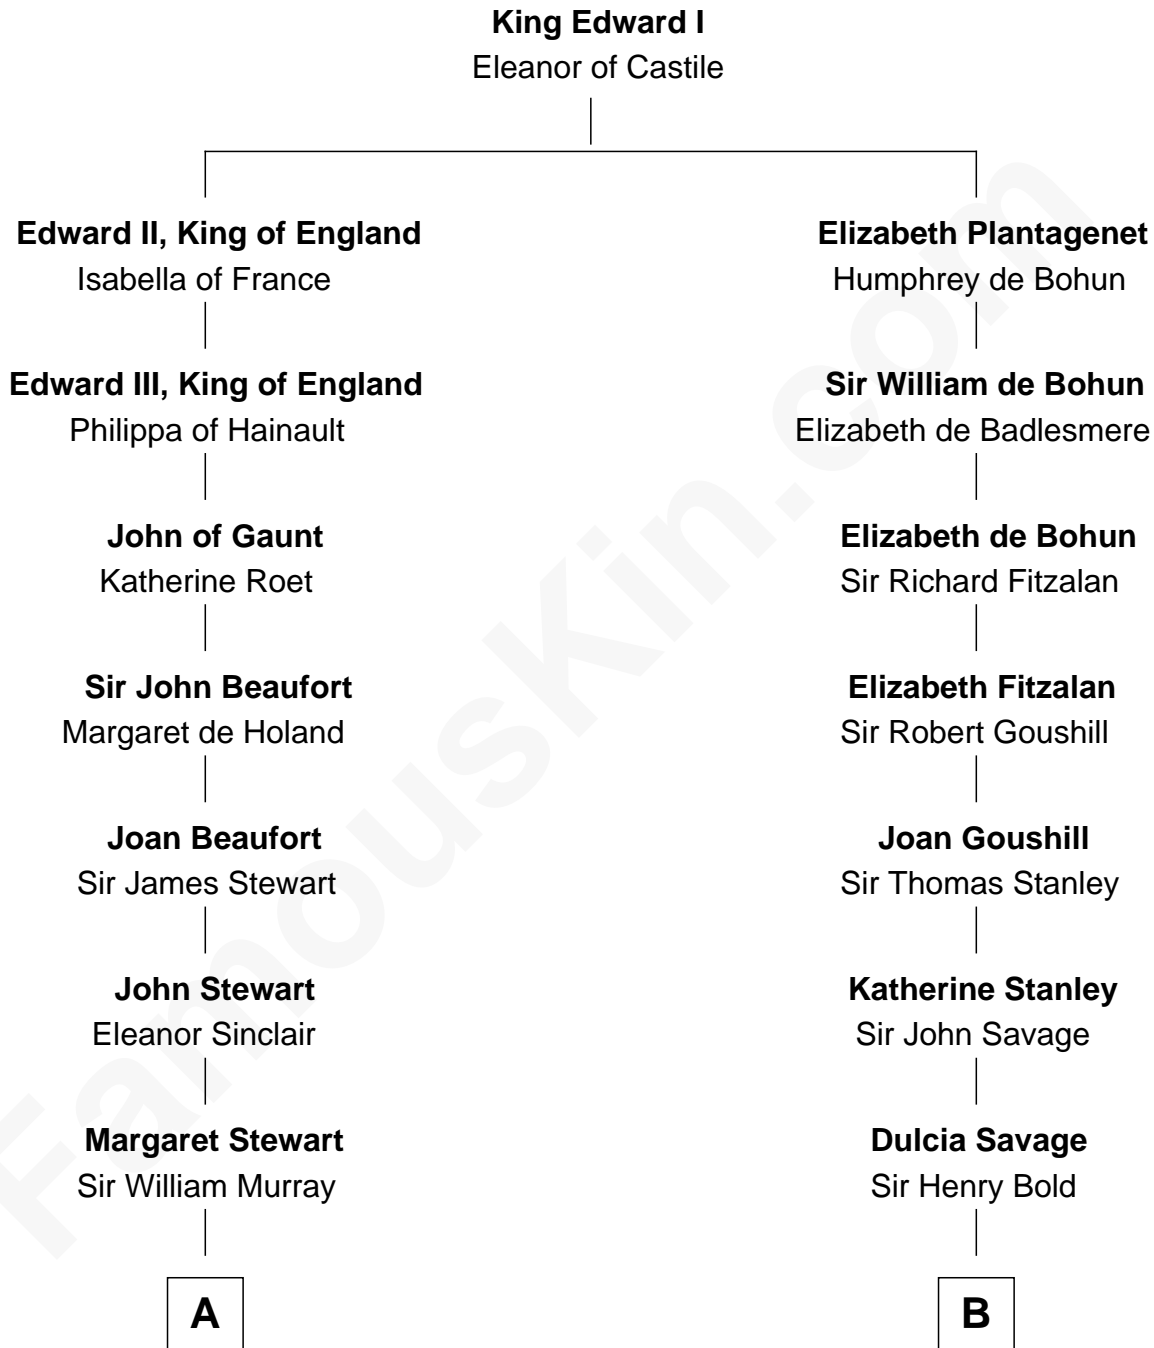

FamousKin.com

Relationship Chart of

Major John Pitcairn

British Commander at Battle of Lexington

13th cousin 2 times removed of

Thomas Sim Lee

2nd and 7th Governor of Maryland

A

Sir William Murray
Katherine Campbell

Annabel Murray
John Erskine

John Erskine
Mary Stewart

Sir Charles Erskine
Mary Hope

Mary Erskine
William Hamilton

Katherine Hamilton
Rev. David Pitcairn

Major John Pitcairn
British Commander at Lexington