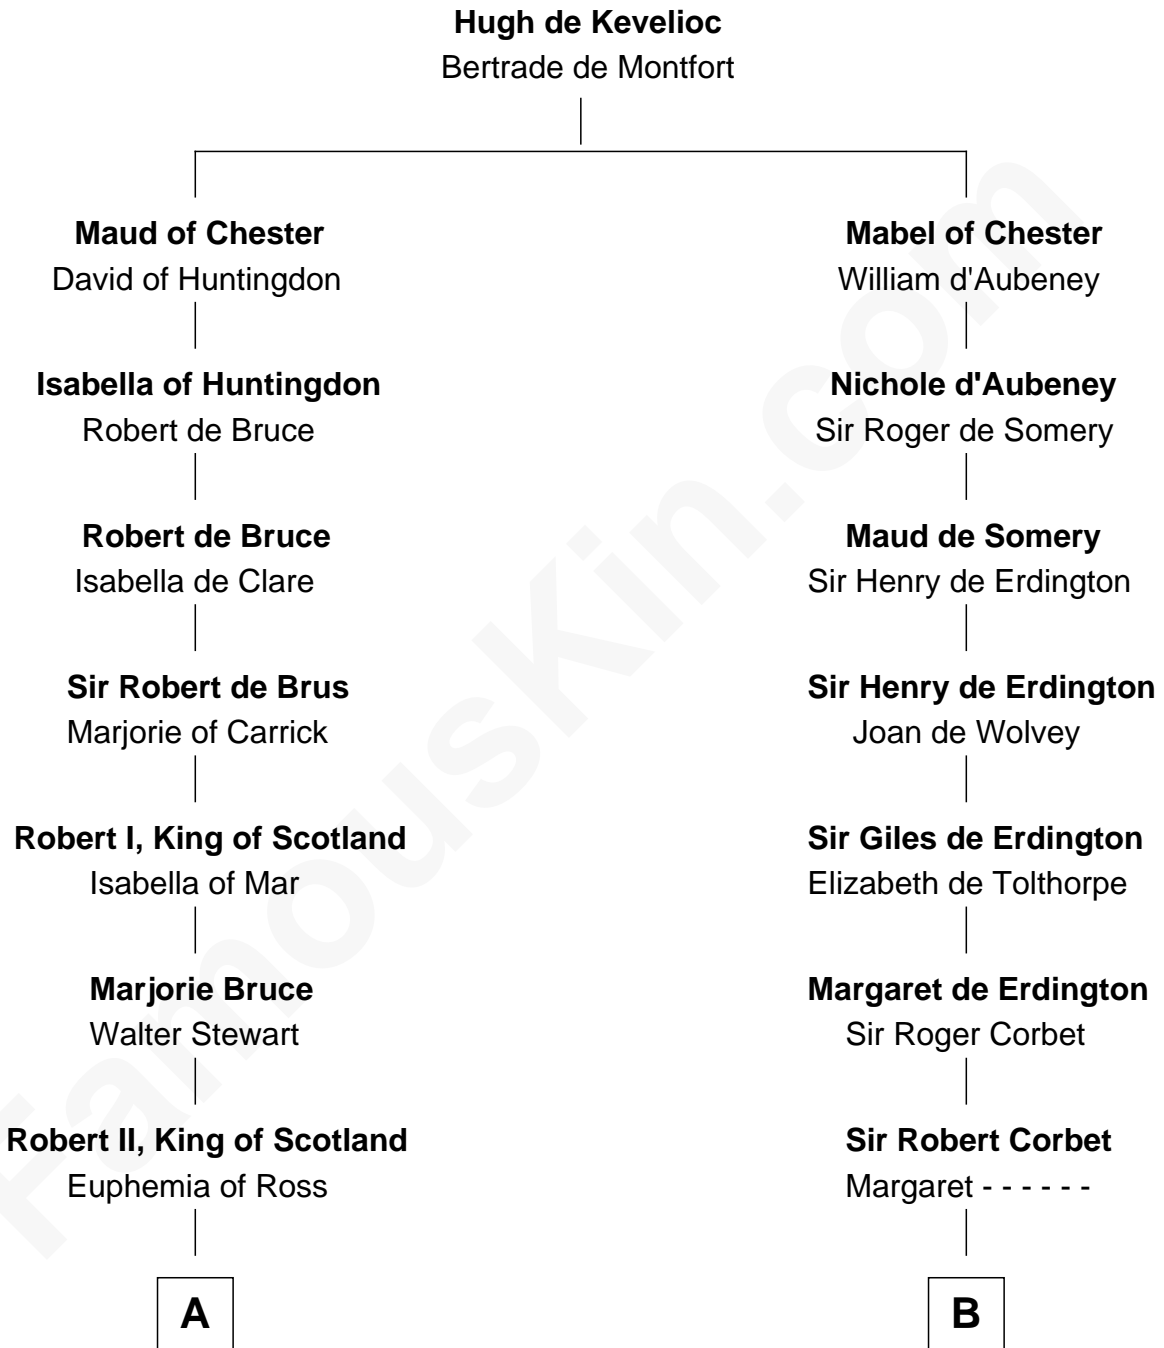

FamousKin.com

Relationship Chart of

Major John Pitcairn

British Commander at Battle of Lexington

18th cousin 1 time removed of

Thomas Sim Lee

2nd and 7th Governor of Maryland