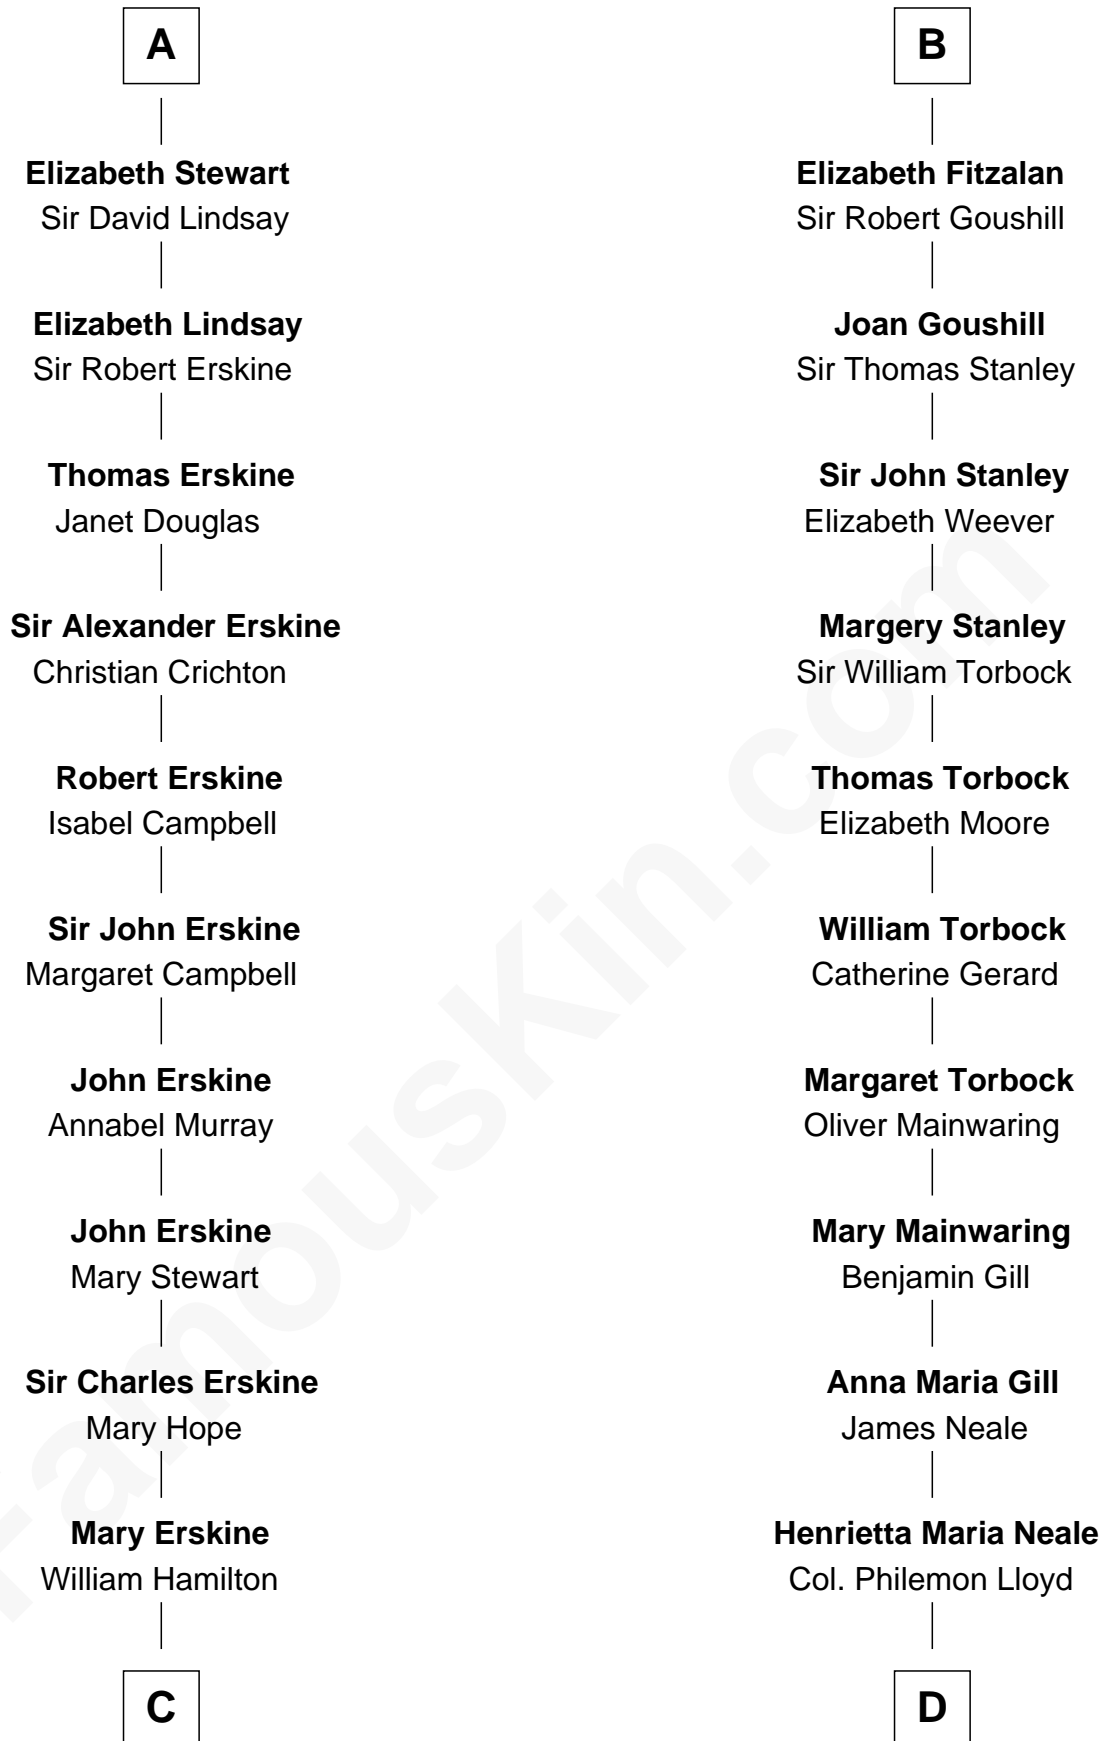

## Relationship Chart of

### Major John Pitcairn

*British Commander at Battle of Lexington*

18th cousin 2 times removed of

**Edward Lloyd V**

*13th Governor of Maryland*

**C**

**Katherine Hamilton**

Rev. David Pitcairn

**Major John Pitcairn**

*British Commander at Lexington*

**D**

**Edward Lloyd**

Sarah Covington

**Col. Edward Lloyd**

Anne Rousby

**Col. Edward Lloyd**