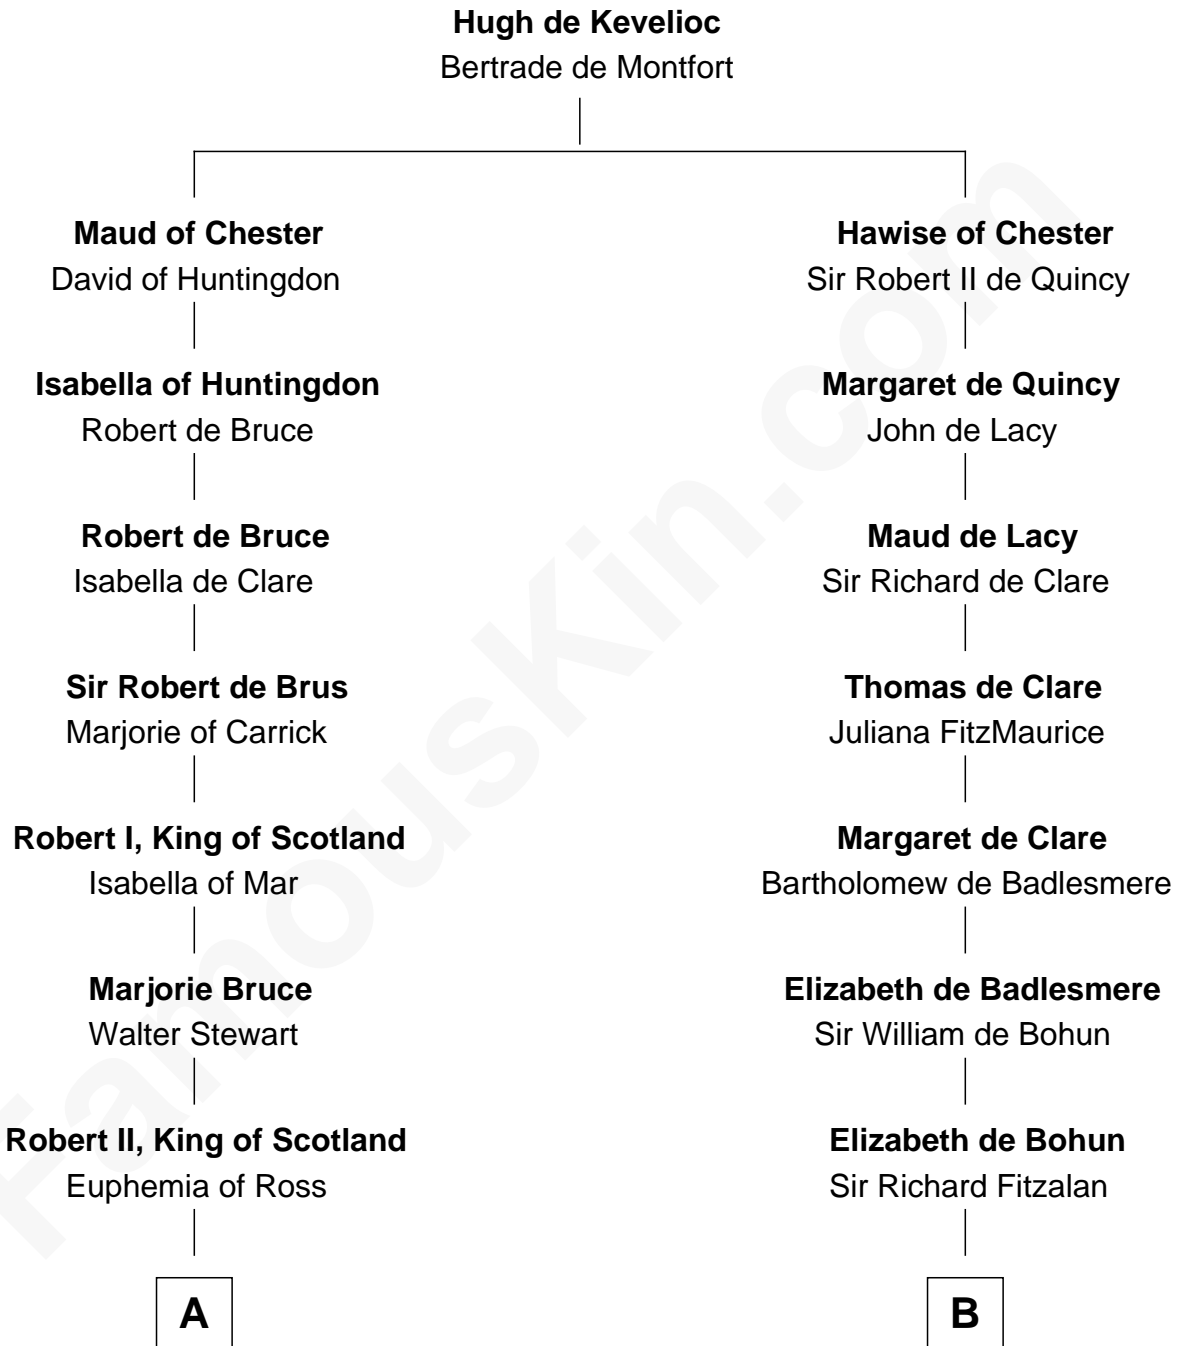

## Relationship Chart of

### Major John Pitcairn

*British Commander at Battle of Lexington*

18th cousin 2 times removed of

**Edward Lloyd V**

*13th Governor of Maryland*

**C**

**Katherine Hamilton**

Rev. David Pitcairn

**Major John Pitcairn**

*British Commander at Lexington*

**D**

**Edward Lloyd**

Sarah Covington

**Col. Edward Lloyd**

Anne Rousby

**Col. Edward Lloyd**

Elizabeth Tayloe

**Edward Lloyd V**

*13th Governor of Maryland*

FamousKin.com