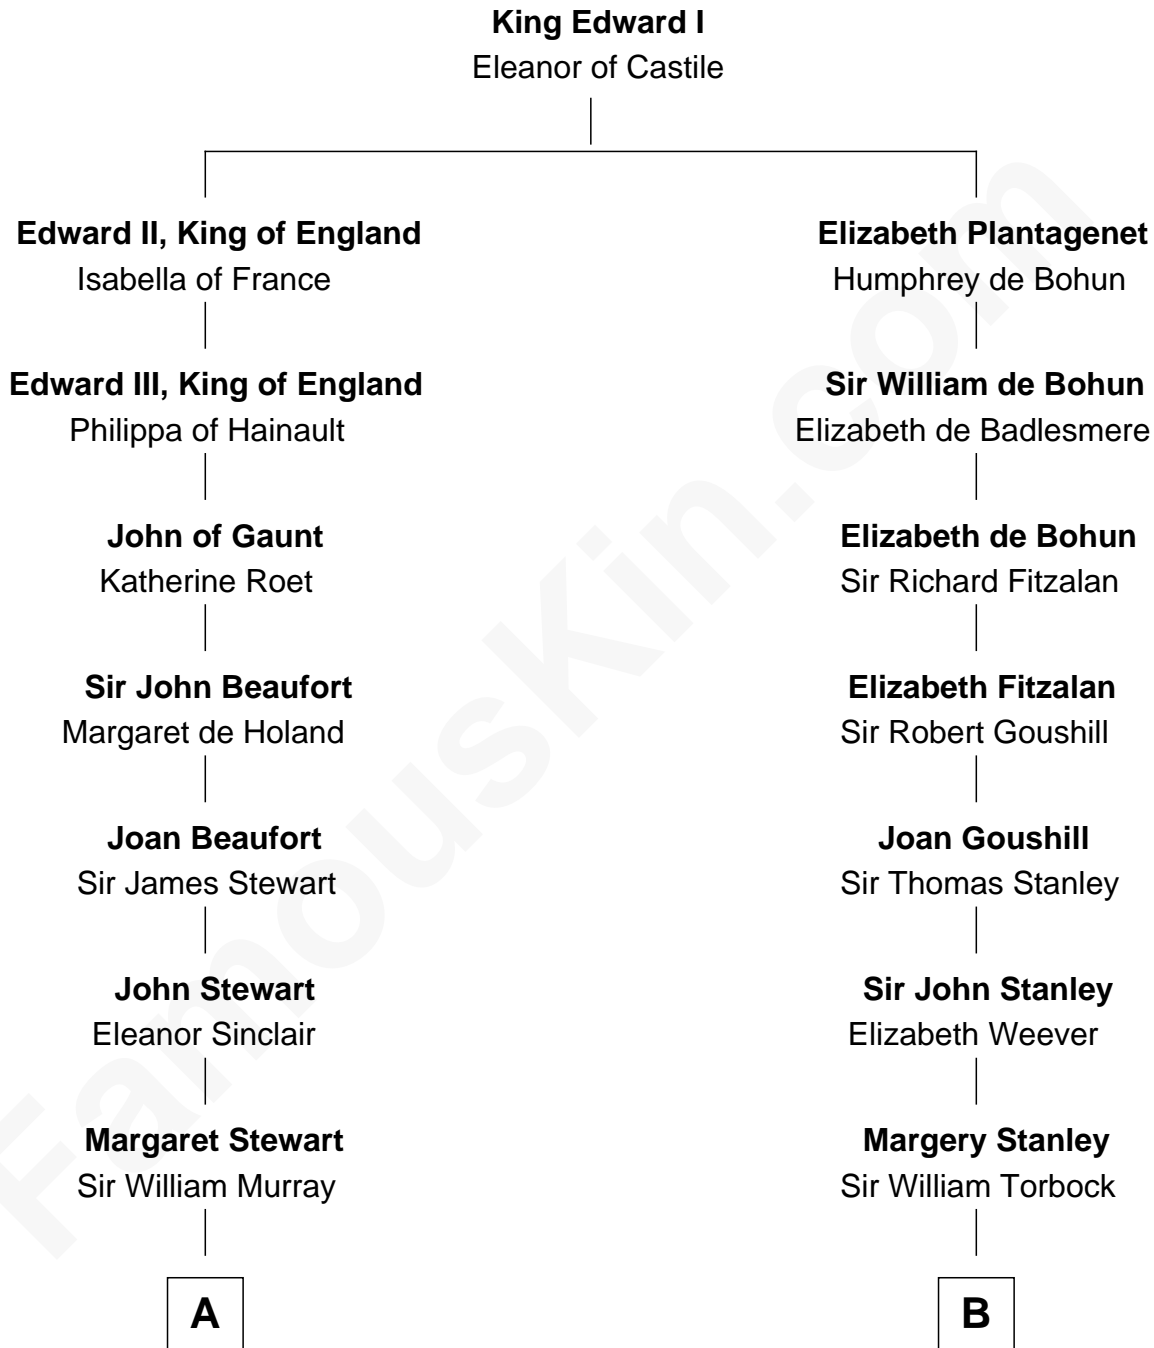

## Relationship Chart of

### Major John Pitcairn

*British Commander at Battle of Lexington*

13th cousin 5 times removed of

**Henry Lloyd**

*40th Governor of Maryland*

**C**

**Daniel Lloyd**  
Catherine Henry

**Henry Lloyd**  
*40th Governor of Maryland*