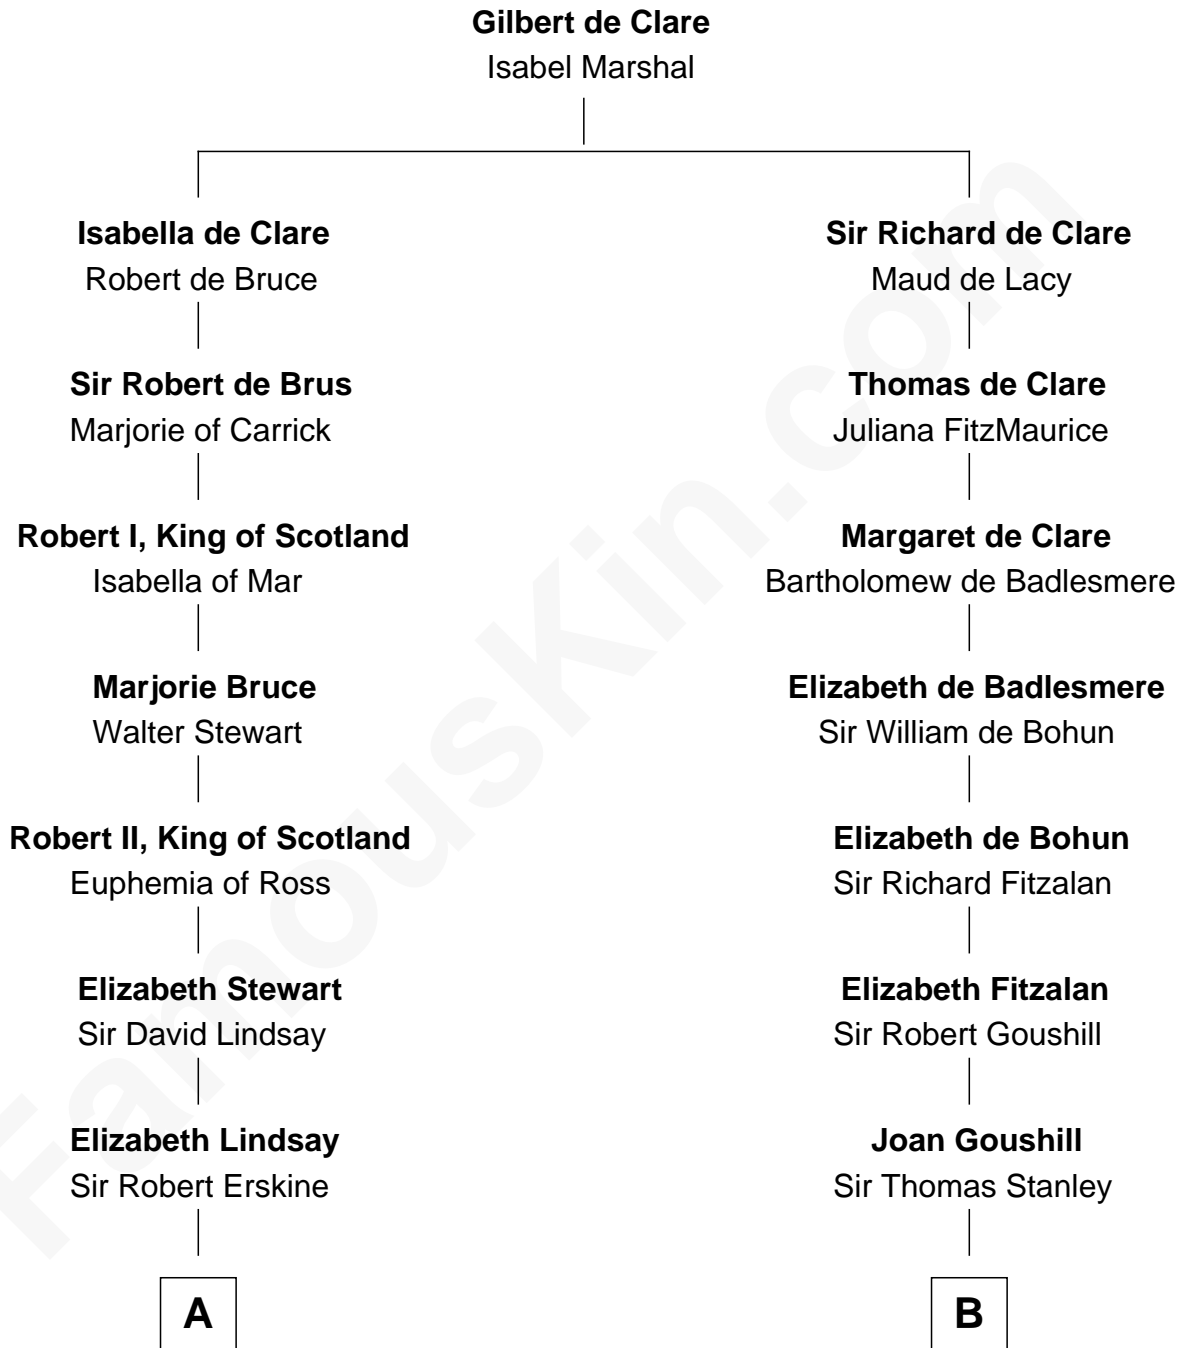

FamousKin.com

Relationship Chart of

Major John Pitcairn

British Commander at Battle of Lexington

16th cousin 4 times removed of

Henry Lloyd

40th Governor of Maryland

C

Col. Edward Lloyd

Elizabeth Tayloe

Col. Edward Lloyd

Sally Scott Murray

Daniel Lloyd

Catherine Henry

Henry Lloyd

40th Governor of Maryland