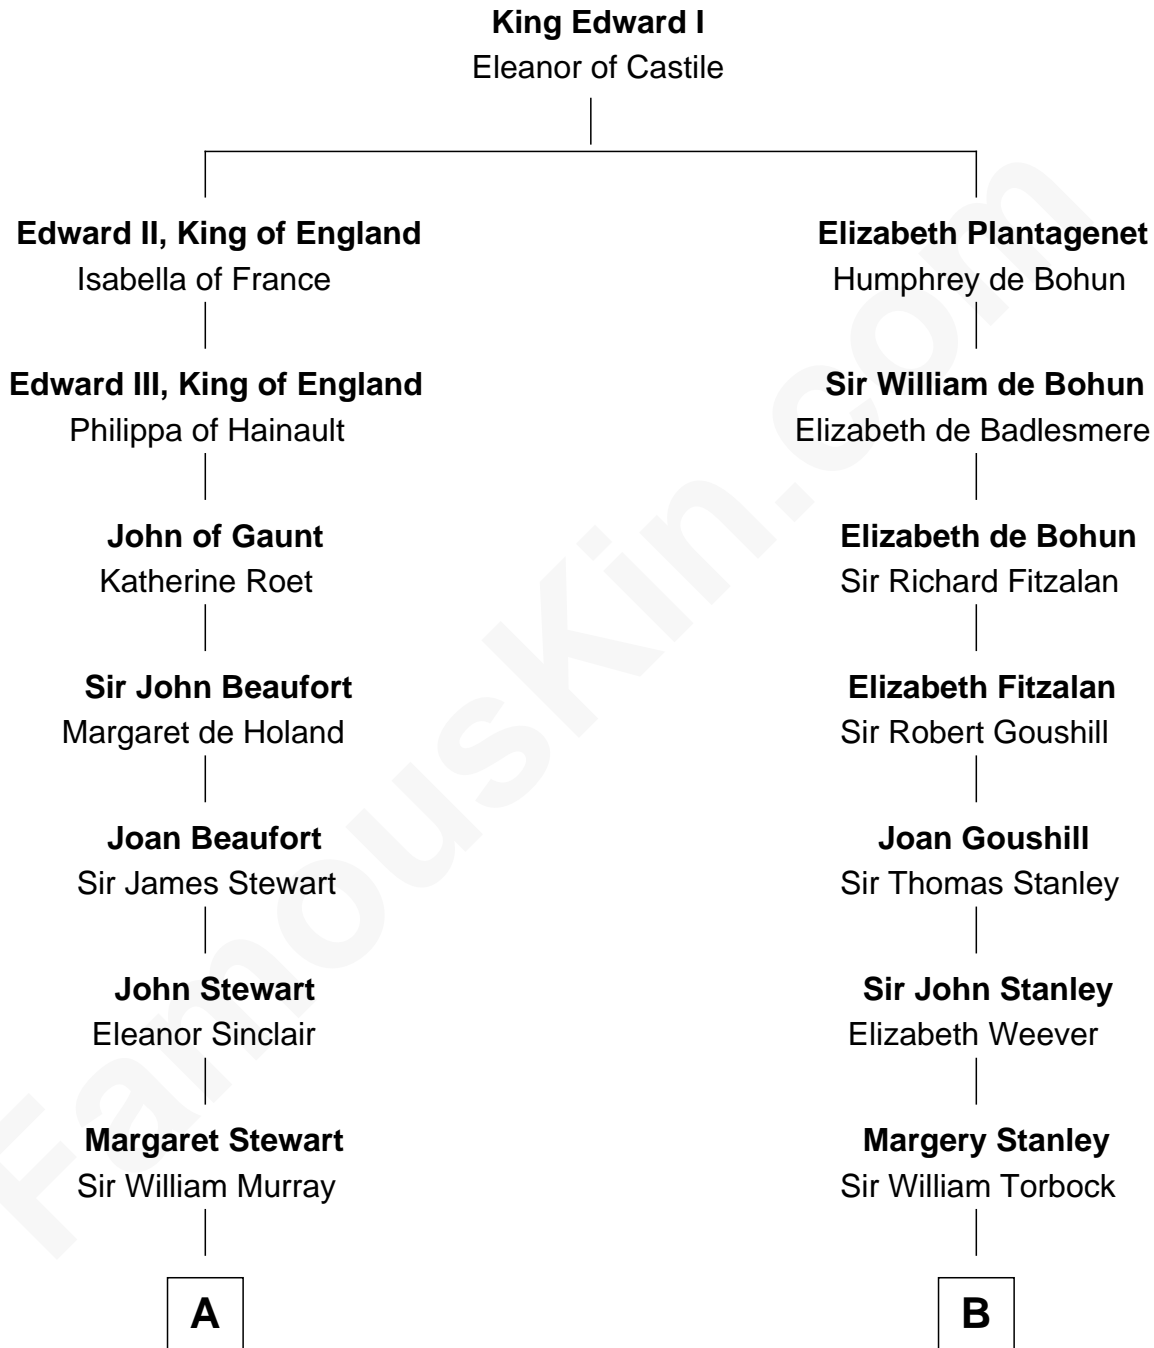

FamousKin.com

Relationship Chart of

Major John Pitcairn

British Commander at Battle of Lexington

13th cousin 3 times removed of

Charles Goldsborough

16th Governor of Maryland

A

Sir William Murray
Katherine Campbell

Annabel Murray
John Erskine

John Erskine
Mary Stewart

Sir Charles Erskine
Mary Hope

Mary Erskine
William Hamilton

Katherine Hamilton
Rev. David Pitcairn

Major John Pitcairn
British Commander at Lexington