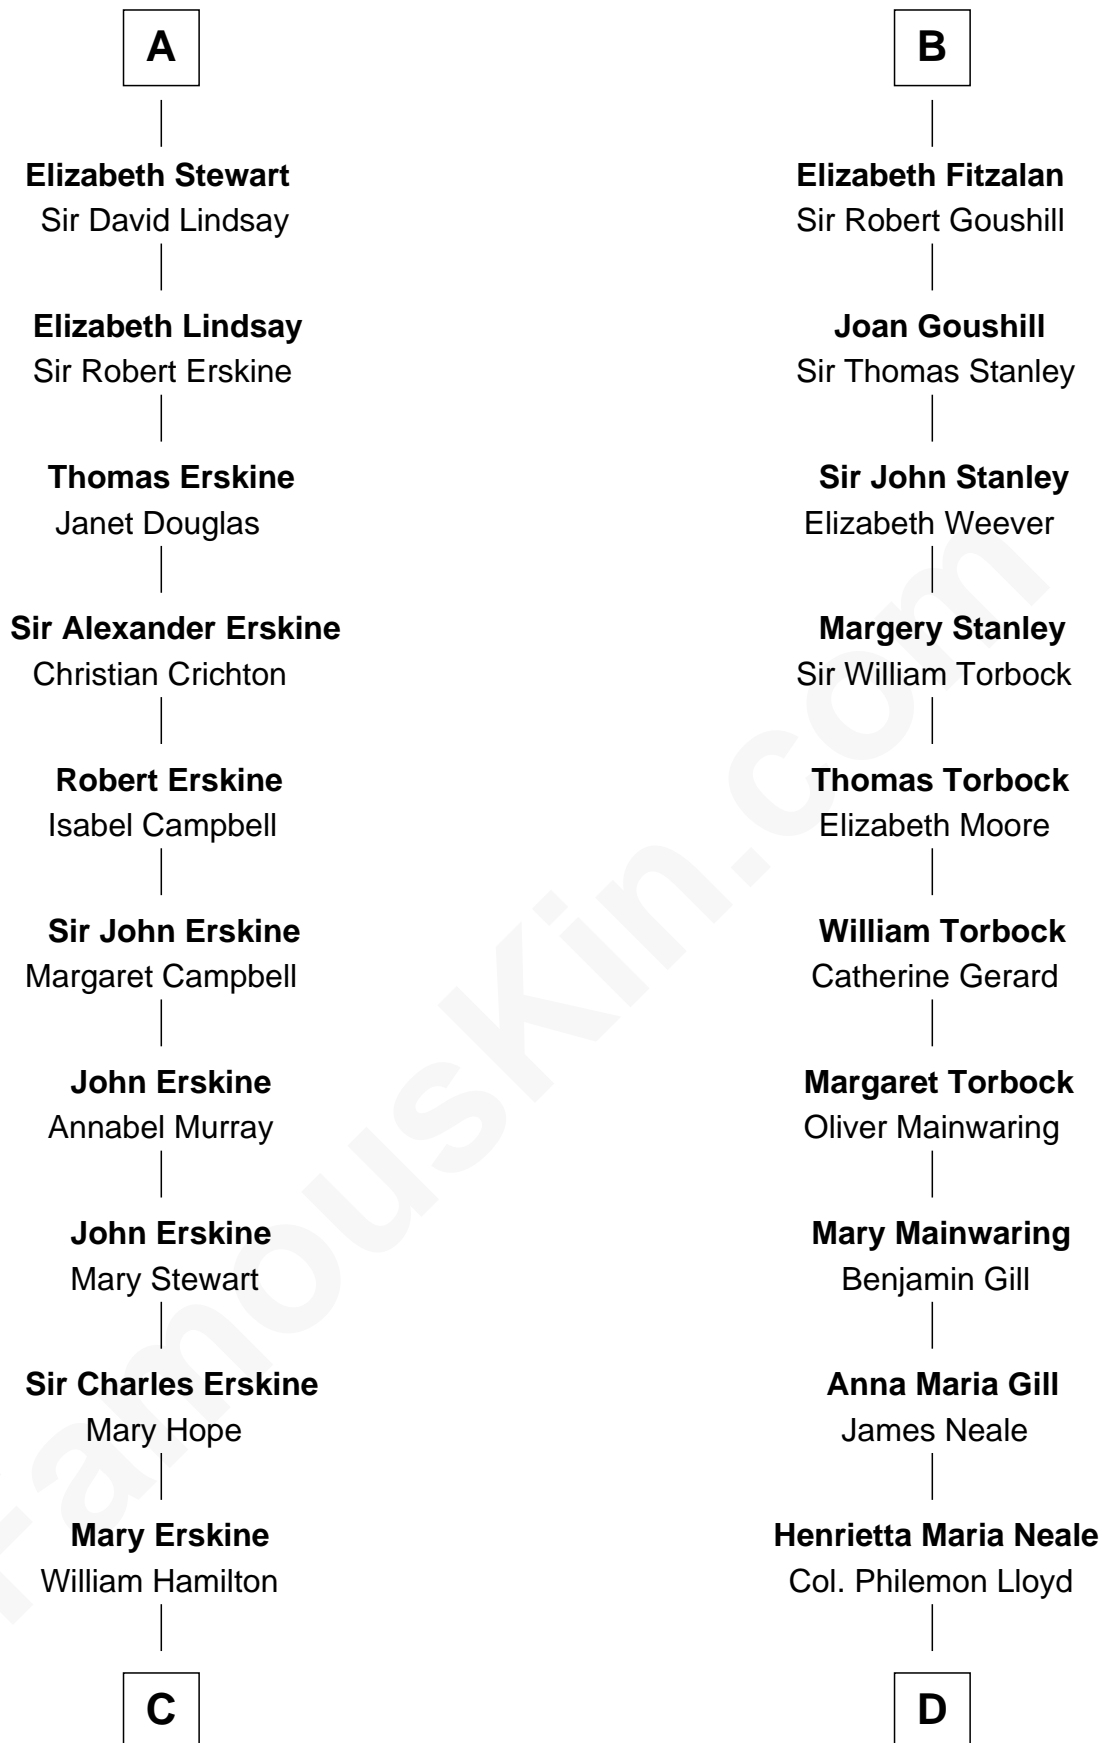

FamousKin.com

Relationship Chart of

Major John Pitcairn

British Commander at Battle of Lexington

18th cousin 2 times removed of

Charles Goldsborough

16th Governor of Maryland

C

Katherine Hamilton
Rev. David Pitcairn

Major John Pitcairn
British Commander at Lexington

D

Anna Maria Lloyd
Richard Tilghman

William Tilghman
Margaret Lloyd

Anna Maria Tilghman
Charles Goldsborough

Charles Goldsborough
16th Governor of Maryland