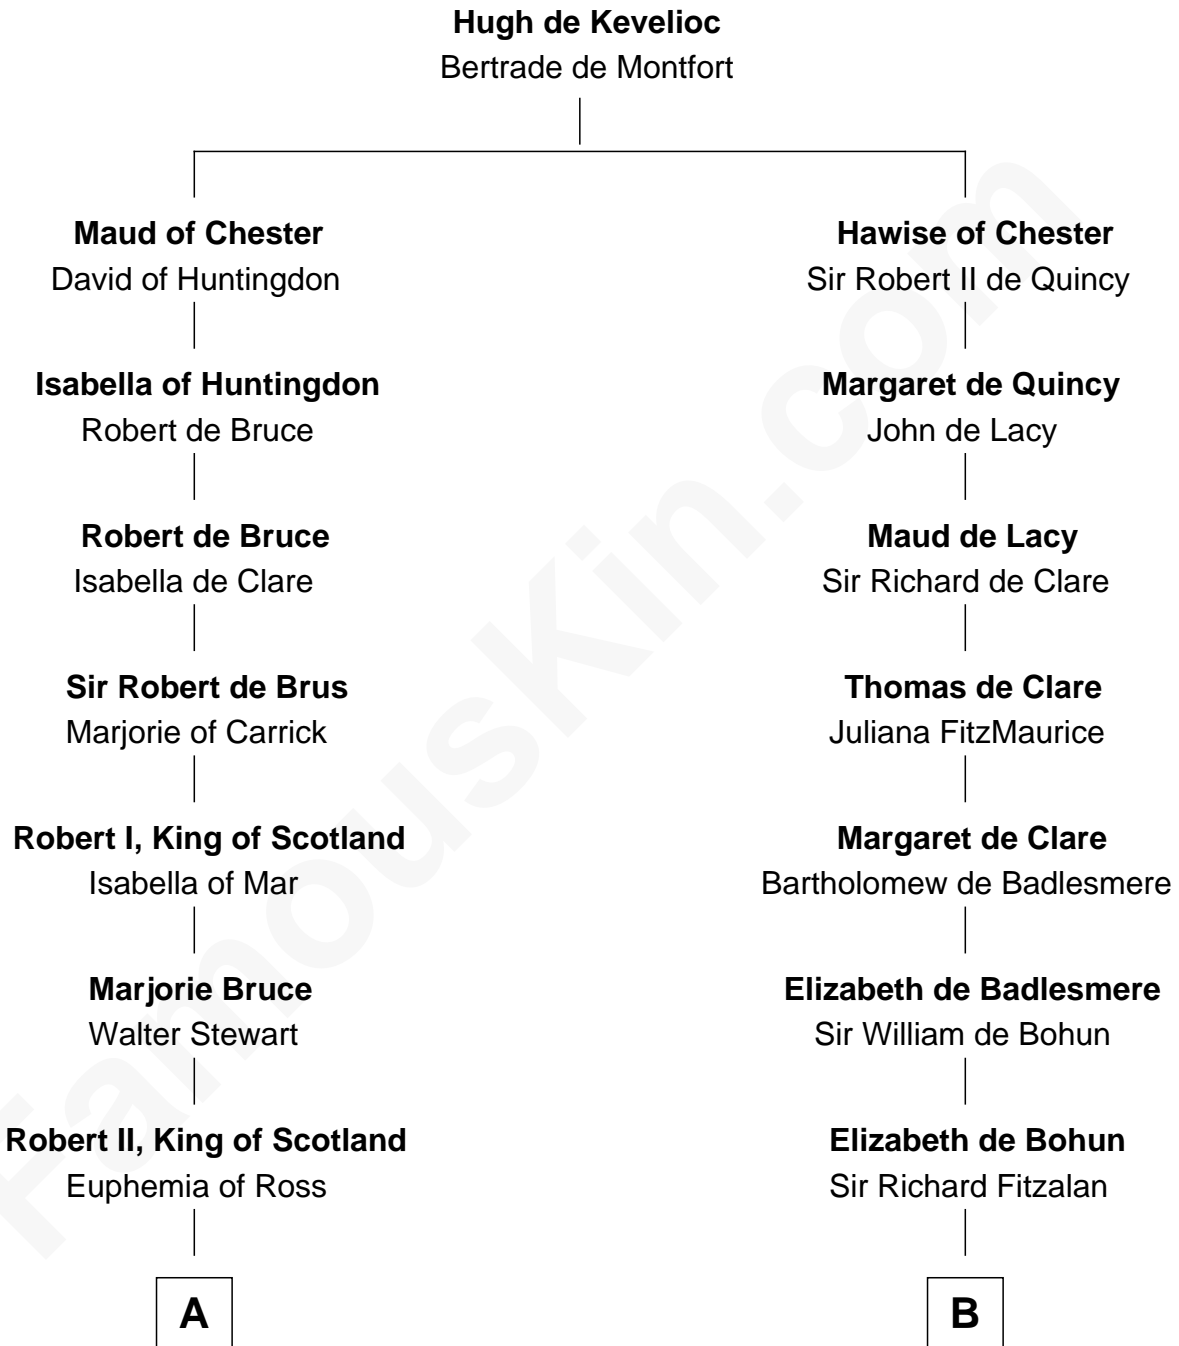

FamousKin.com

Relationship Chart of

Major John Pitcairn

British Commander at Battle of Lexington

18th cousin 2 times removed of

Charles Goldsborough

16th Governor of Maryland

C

Katherine Hamilton
Rev. David Pitcairn

Major John Pitcairn
British Commander at Lexington

D

Anna Maria Lloyd
Richard Tilghman

William Tilghman
Margaret Lloyd

Anna Maria Tilghman
Charles Goldsborough

Charles Goldsborough
16th Governor of Maryland