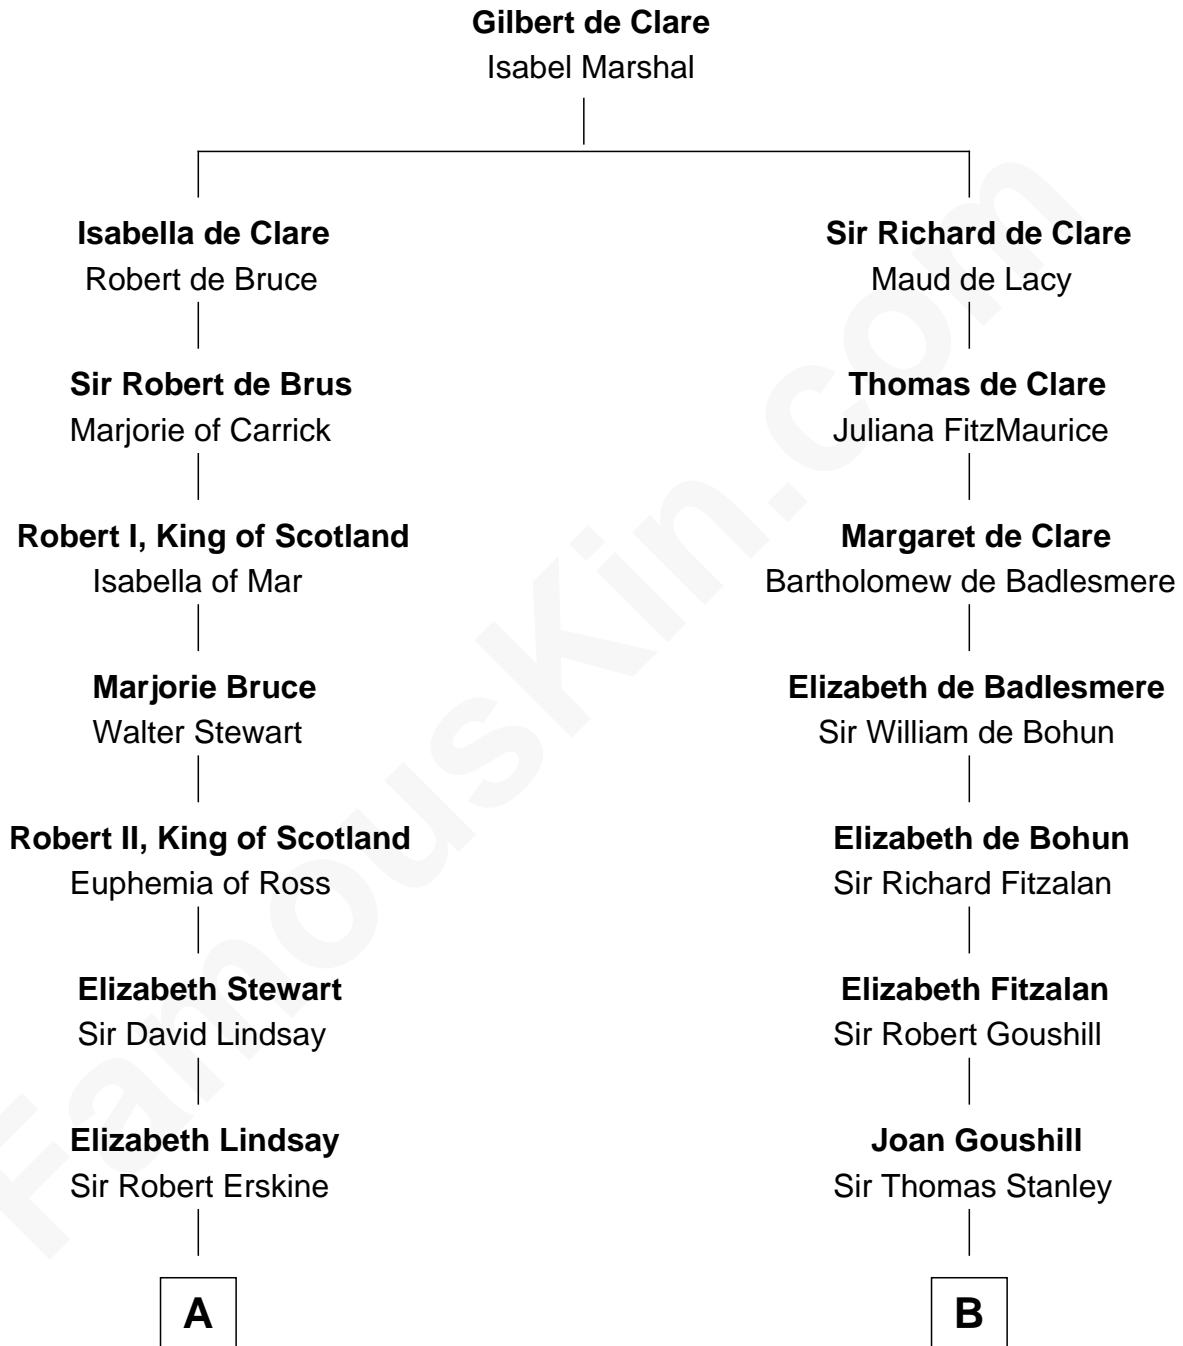

FamousKin.com

Relationship Chart of

Major John Pitcairn

British Commander at Battle of Lexington

16th cousin 2 times removed of

Charles Goldsborough

16th Governor of Maryland

C

Anna Maria Tilghman
Charles Goldsborough

Charles Goldsborough
16th Governor of Maryland

FamousKin.com