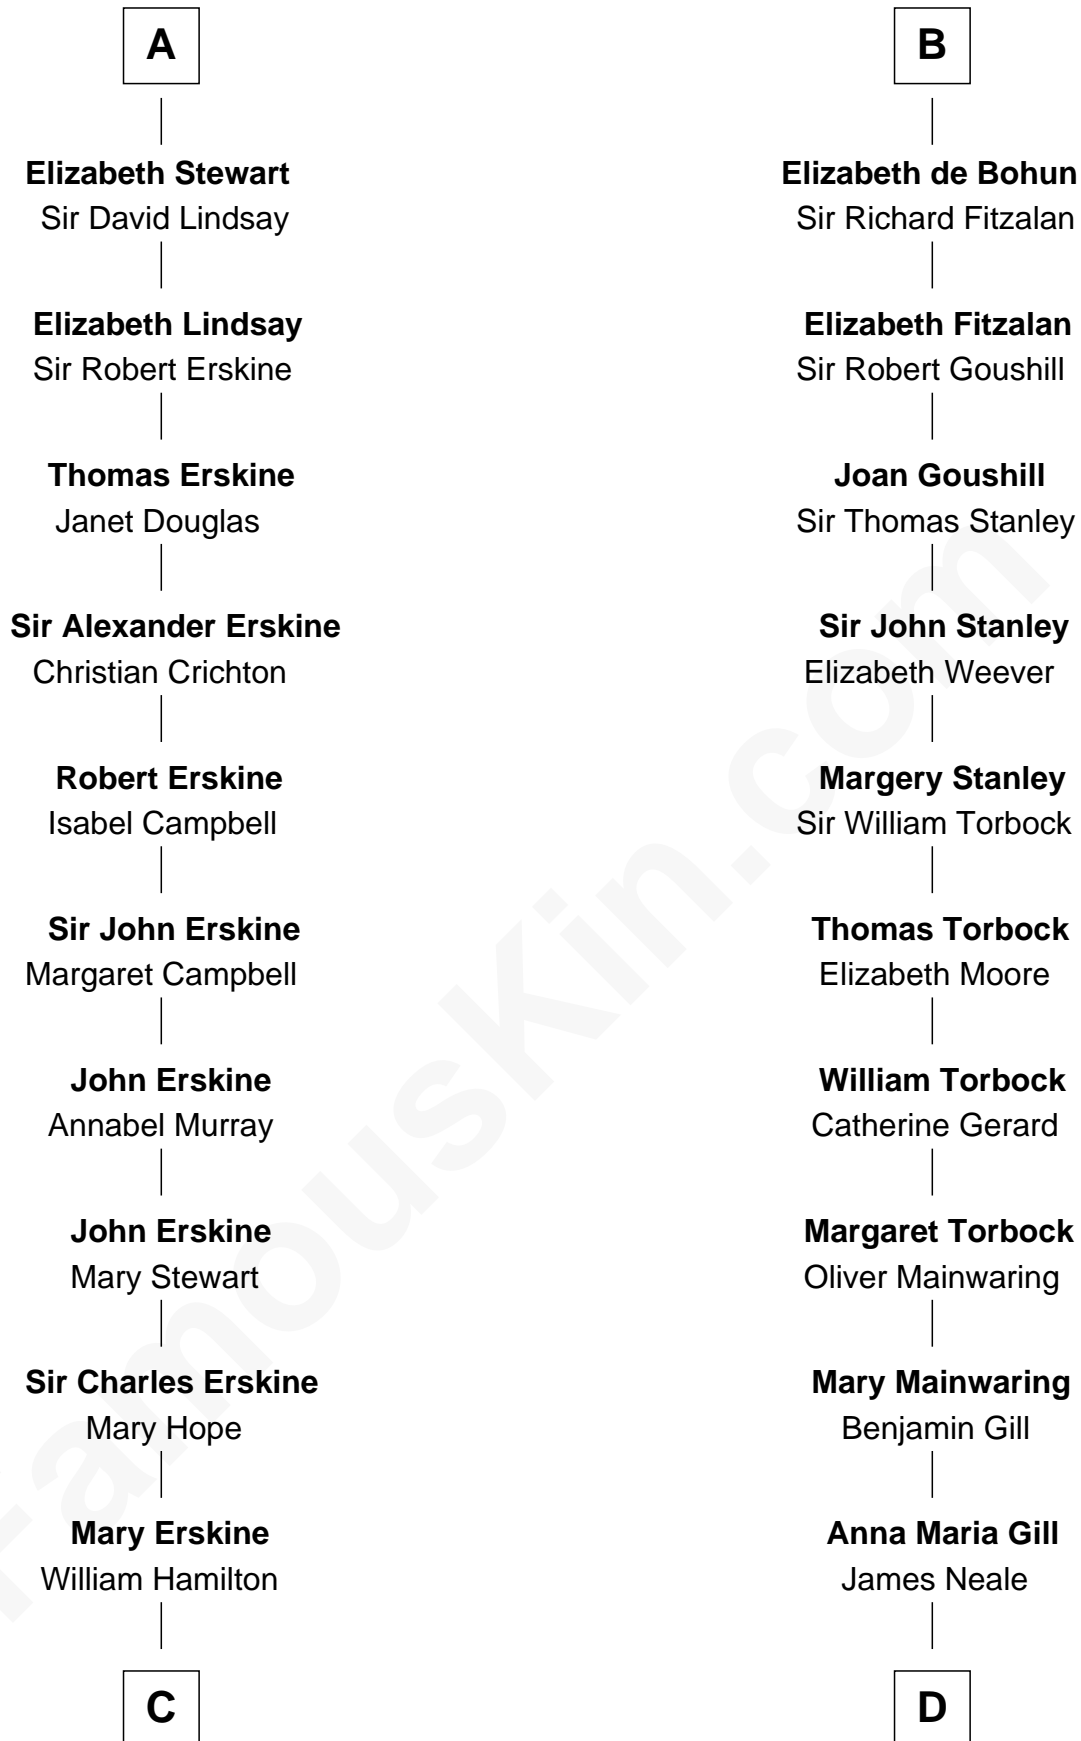

FamousKin.com

Relationship Chart of

Major John Pitcairn

British Commander at Battle of Lexington

18th cousin 3 times removed of

Charles Goldsborough

16th Governor of Maryland

Henry of Huntingdon

Ada de Warenne

C

Katherine Hamilton

Rev. David Pitcairn

Major John Pitcairn

British Commander at Lexington

D

Henrietta Maria Neale