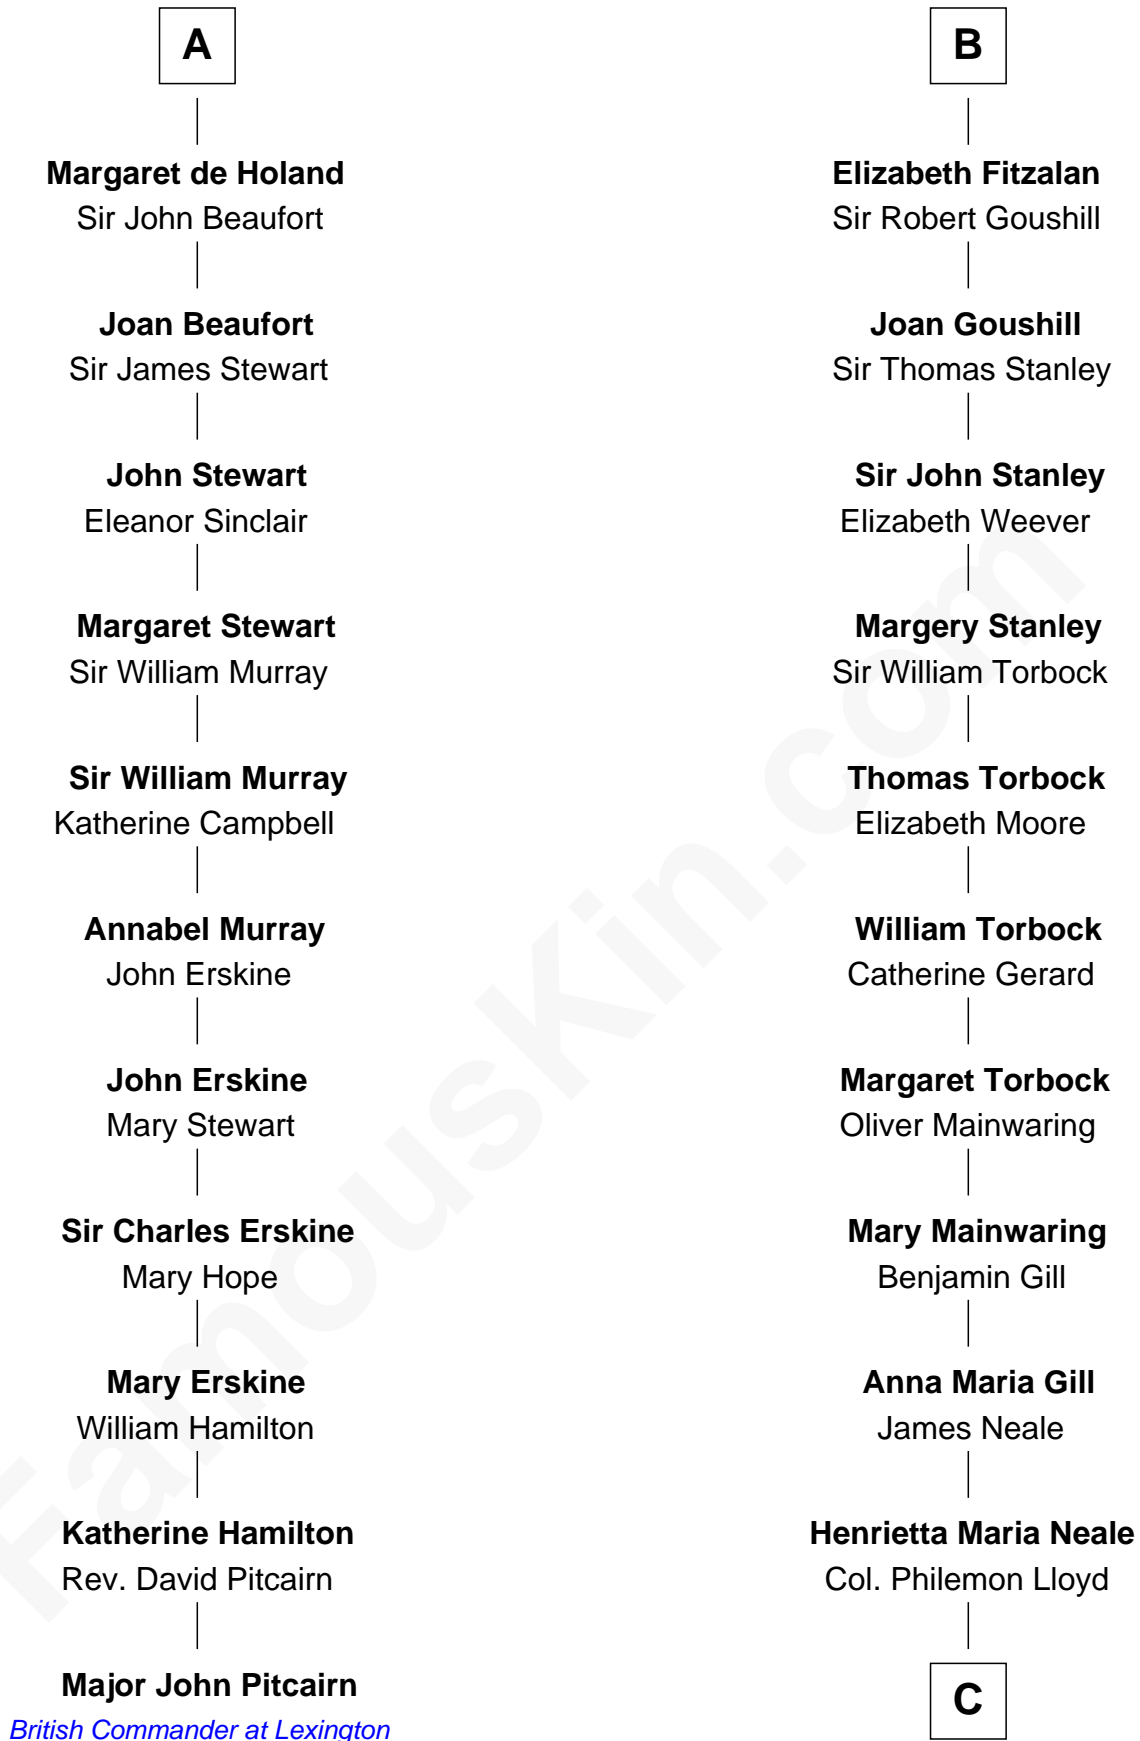

FamousKin.com

Relationship Chart of

Major John Pitcairn

British Commander at Battle of Lexington

17th cousin 3 times removed of

Charles Goldsborough

16th Governor of Maryland

C

—
Anna Maria Lloyd

Richard Tilghman

—
William Tilghman

Margaret Lloyd

—
Anna Maria Tilghman

Charles Goldsborough

—
Charles Goldsborough

16th Governor of Maryland