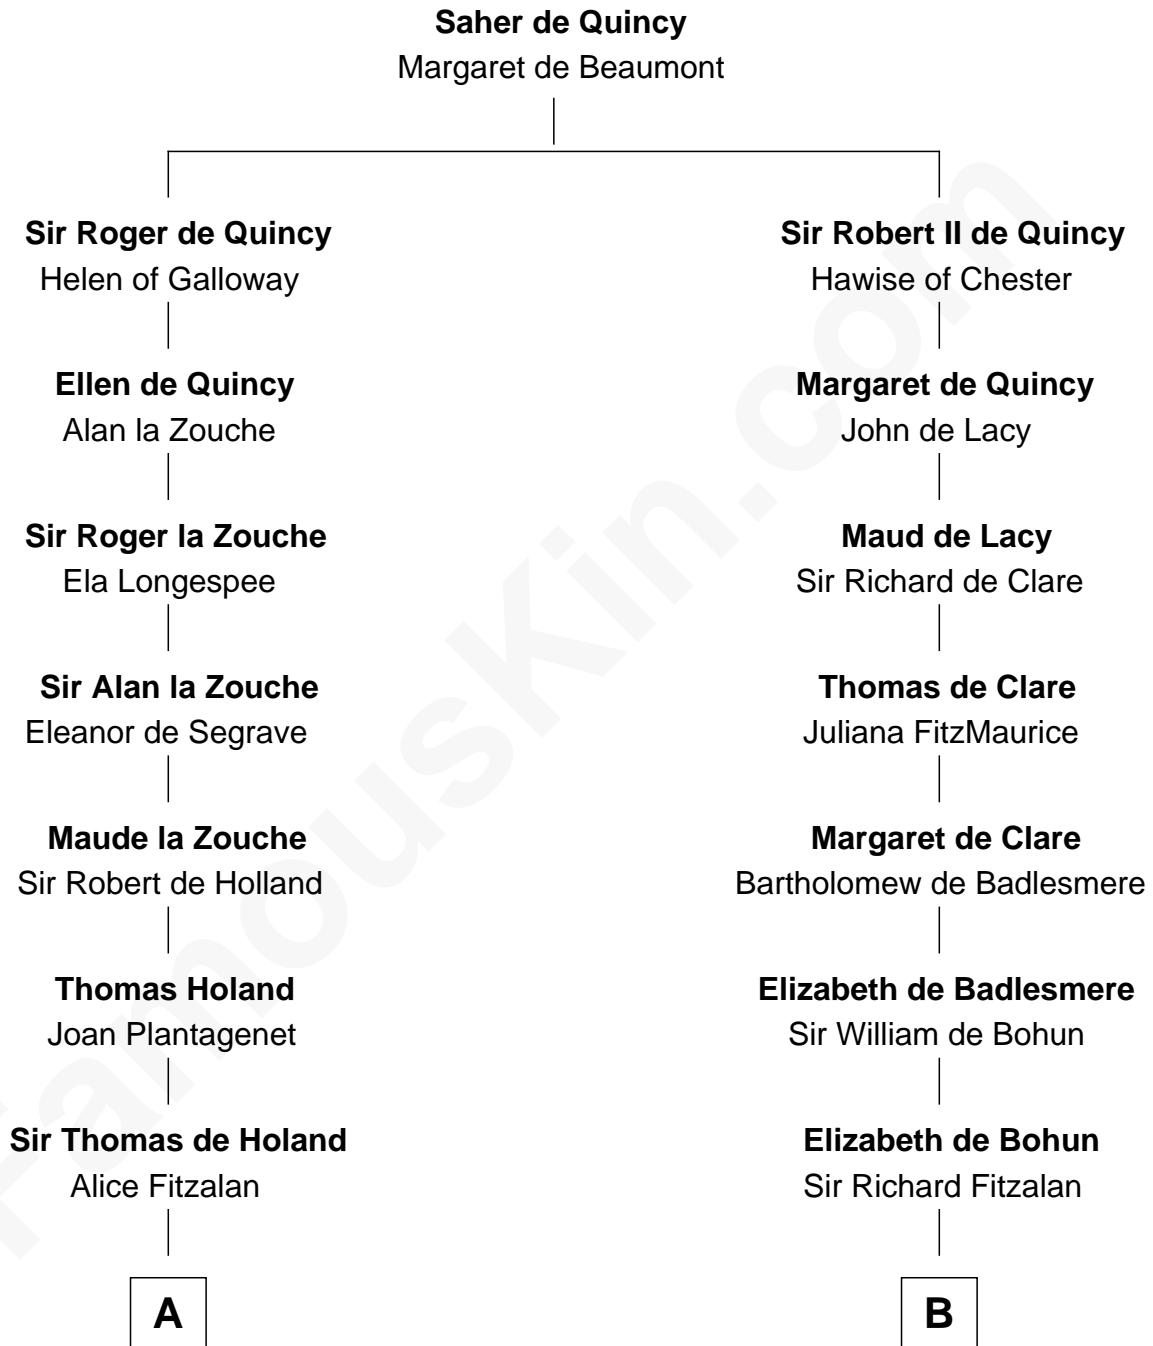

FamousKin.com

Relationship Chart of

Major John Pitcairn

British Commander at Battle of Lexington

17th cousin 3 times removed of

Charles Goldsborough

16th Governor of Maryland

C

—
Anna Maria Lloyd

Richard Tilghman

—
William Tilghman

Margaret Lloyd

—
Anna Maria Tilghman

Charles Goldsborough

—
Charles Goldsborough

16th Governor of Maryland