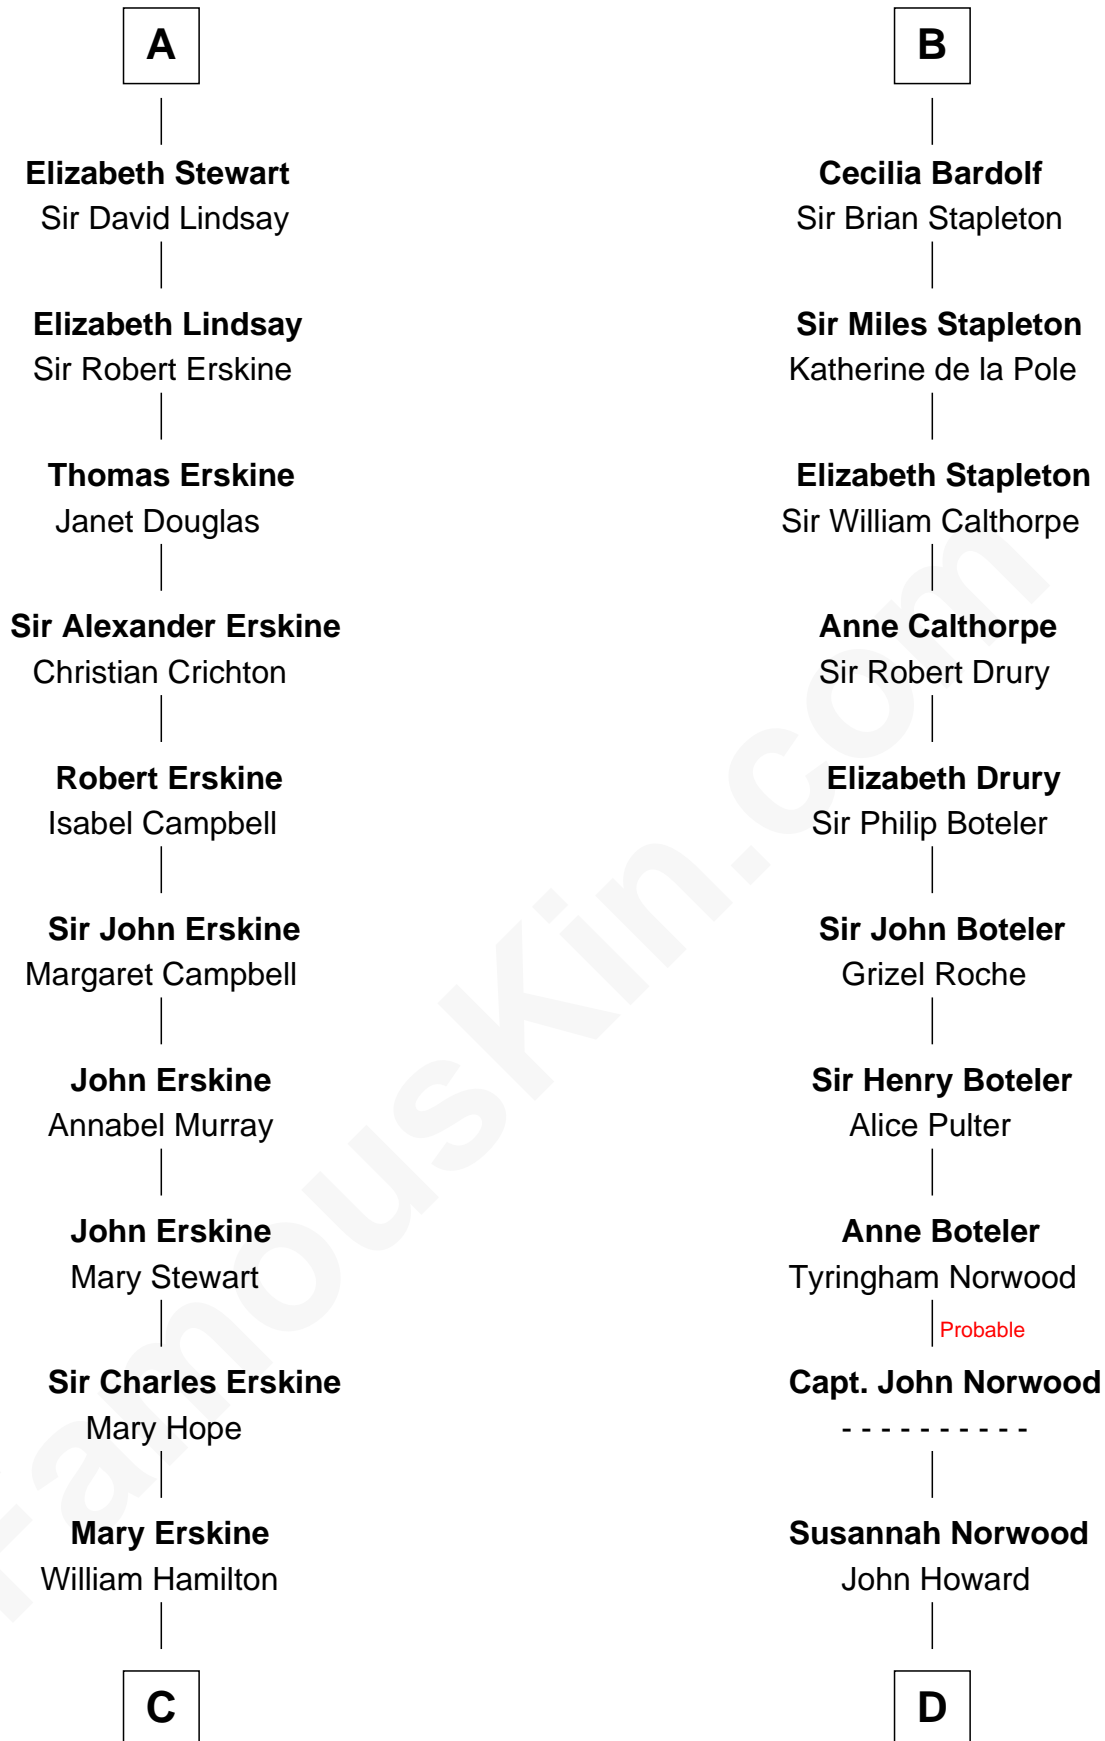

FamousKin.com

Relationship Chart of

Major John Pitcairn

British Commander at Battle of Lexington

18th cousin 2 times removed of

Charles Carnan Ridgely
15th Governor of Maryland

C

Katherine Hamilton

Achsah Ridgely

Charles R. Carnan

Charles Carnan Ridgely

15th Governor of Maryland

FamousKin.com