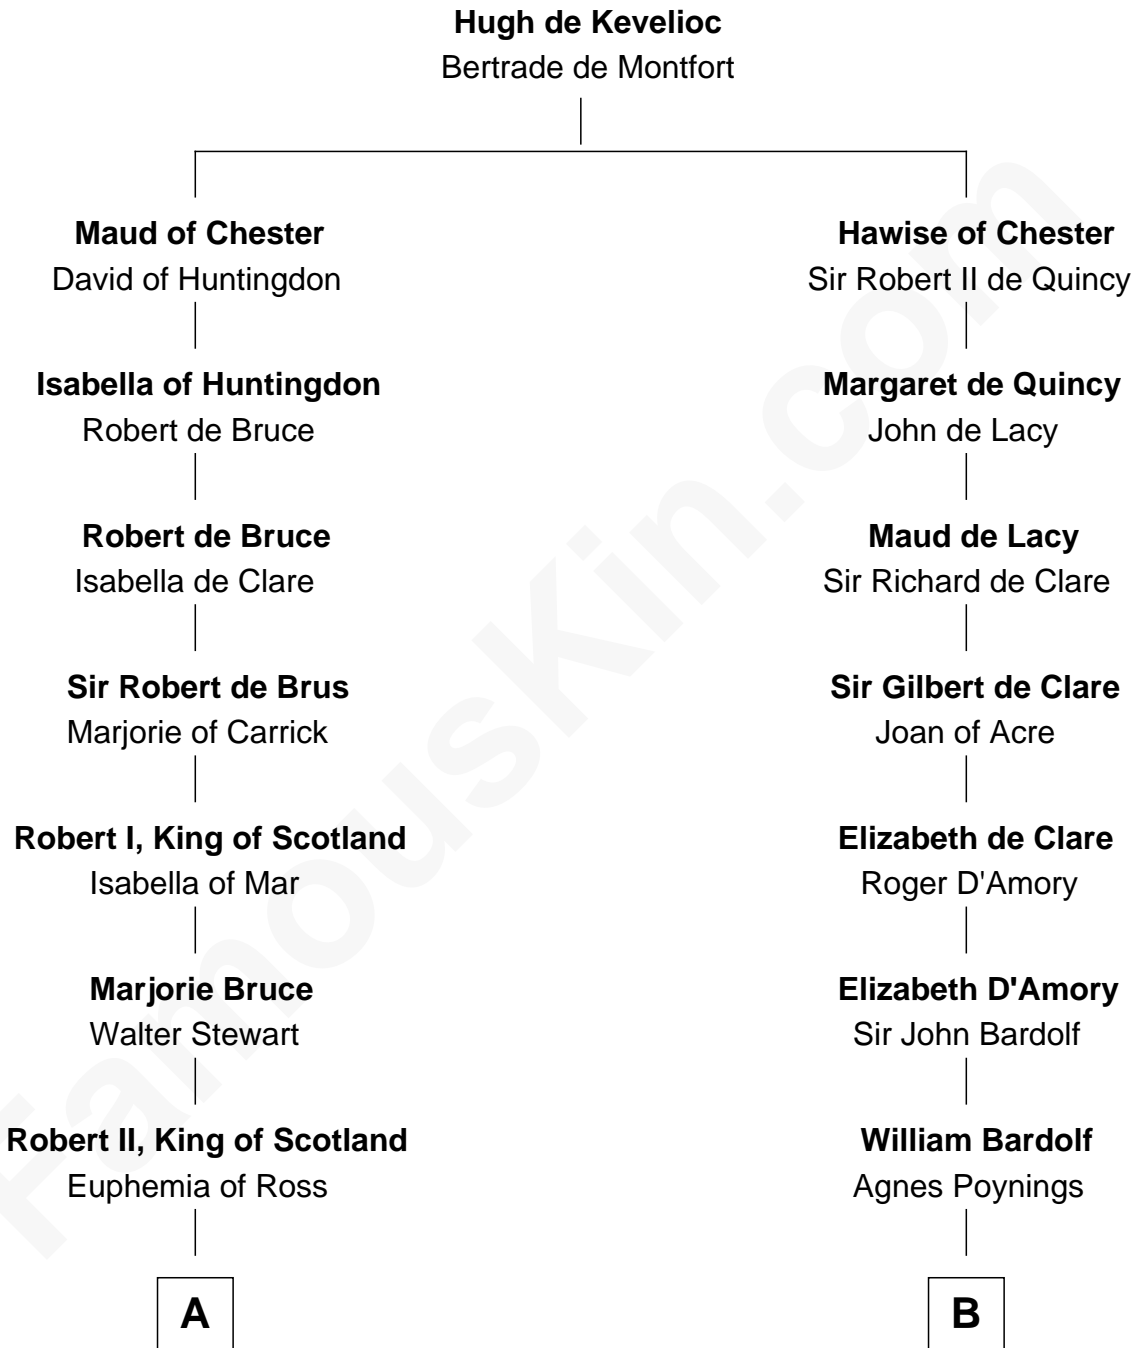

FamousKin.com

Relationship Chart of

Major John Pitcairn

British Commander at Battle of Lexington

18th cousin 2 times removed of

Charles Carnan Ridgely
15th Governor of Maryland

C

Katherine Hamilton

Rev. David Pitcairn

Major John Pitcairn

British Commander at Lexington

D

John Howard

Mary Warfield

Rachel Howard

Col. Charles Ridgely

Achsah Ridgely

Charles R. Carnan

Charles Carnan Ridgely

15th Governor of Maryland

FamousKin.com