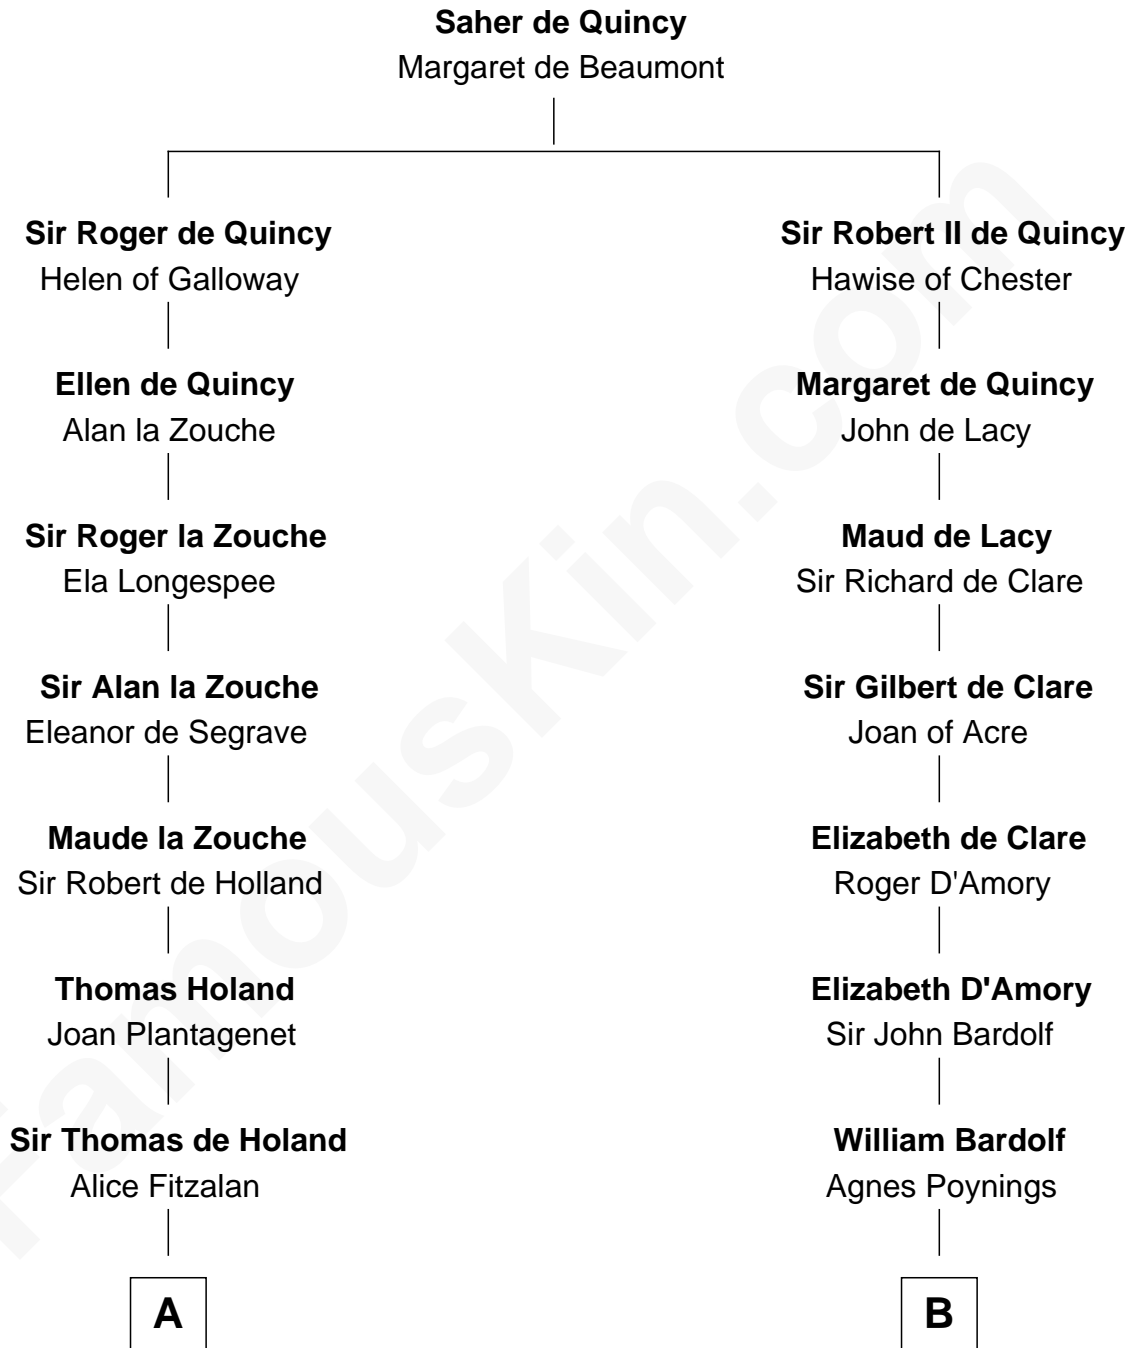

# FamousKin.com

## Relationship Chart of

### Major John Pitcairn

*British Commander at Battle of Lexington*

17th cousin 3 times removed of

**Charles Carnan Ridgely**  
*15th Governor of Maryland*

**C**

**John Howard**

Mary Warfield

**Rachel Howard**