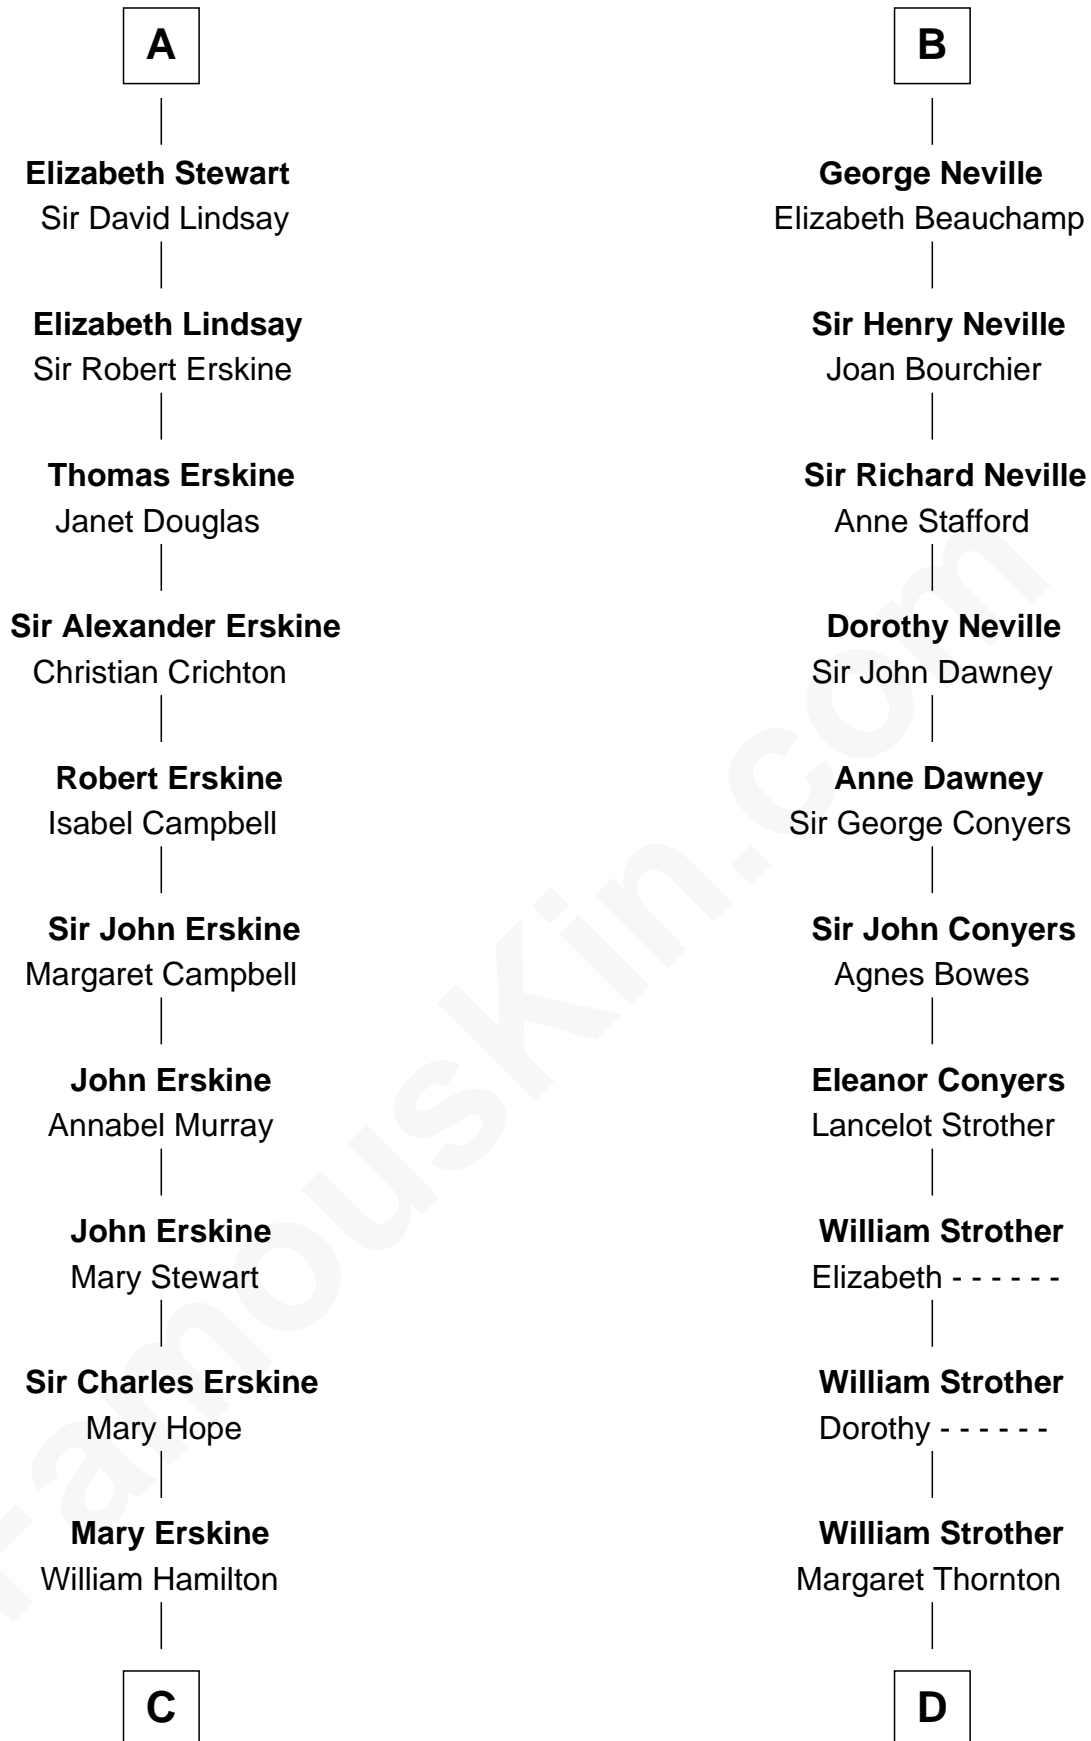

FamousKin.com

Relationship Chart of

Major John Pitcairn

British Commander at Battle of Lexington

18th cousin 2 times removed of

Zachary Taylor
12th U.S. President

C

Katherine Hamilton

Sarah Dabney Strother

Col. Richard Taylor

Zachary Taylor

12th U.S. President

FamousKin.com