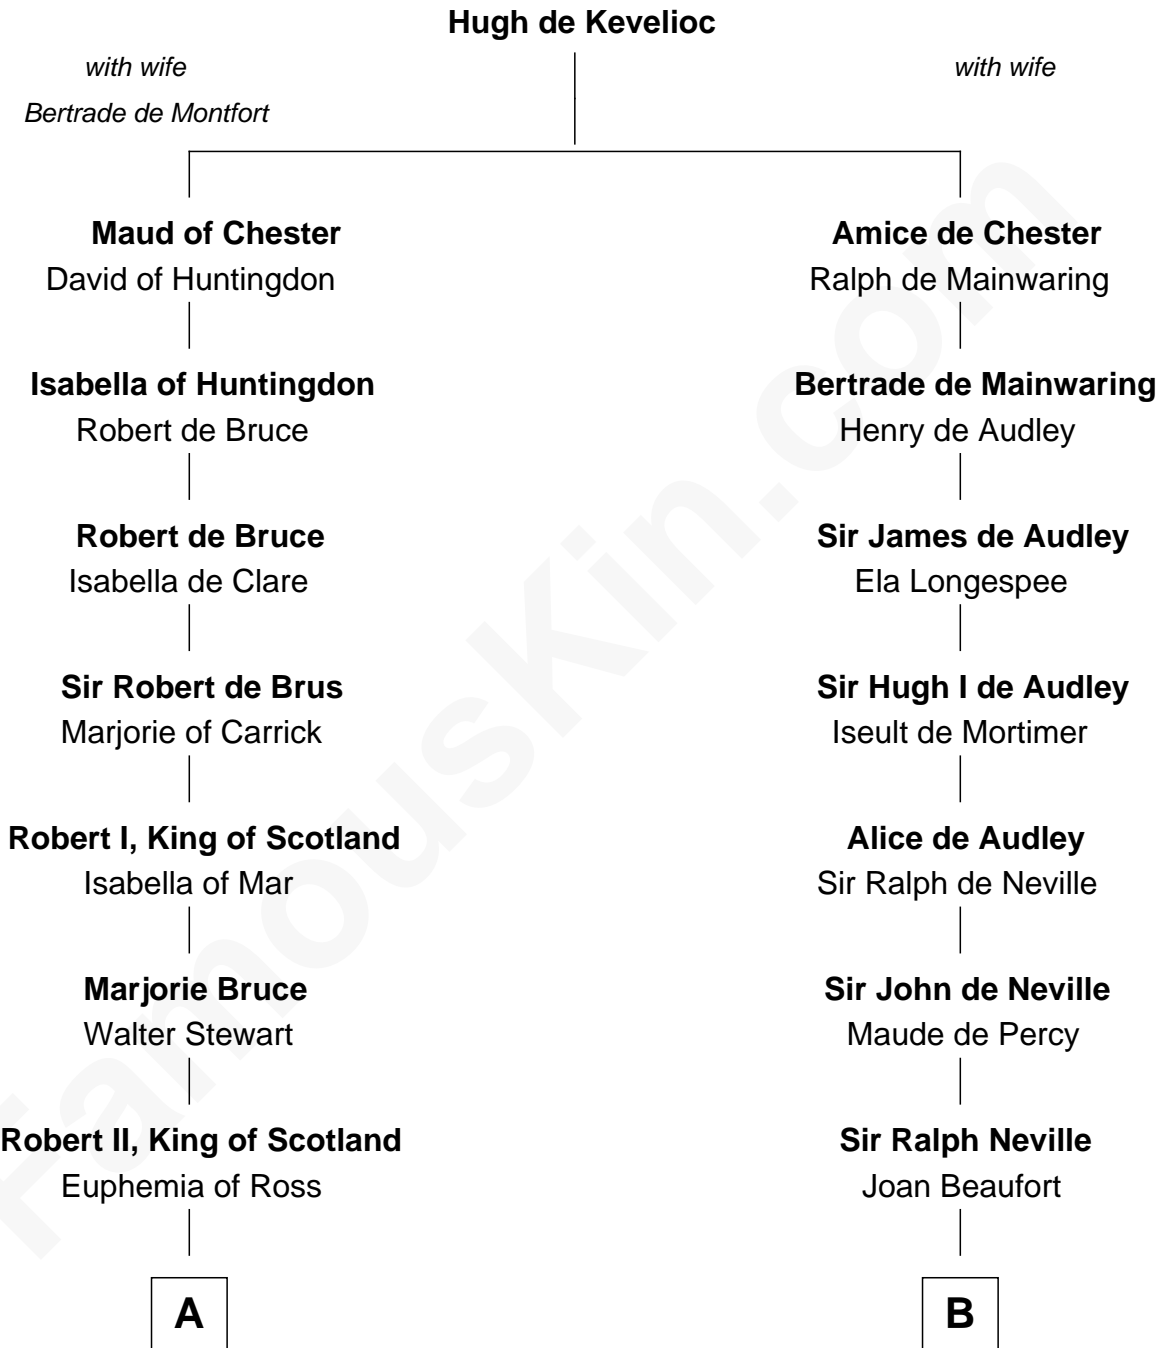

FamousKin.com

Relationship Chart of

Major John Pitcairn

British Commander at Battle of Lexington

18th cousin 2 times removed of

Zachary Taylor
12th U.S. President

C

Katherine Hamilton

Rev. David Pitcairn

Major John Pitcairn

British Commander at Lexington

D

Francis Strother

Susannah Dabney

William Strother

Sarah Bayly

Sarah Dabney Strother

Col. Richard Taylor

Zachary Taylor

12th U.S. President

FamousKin.com