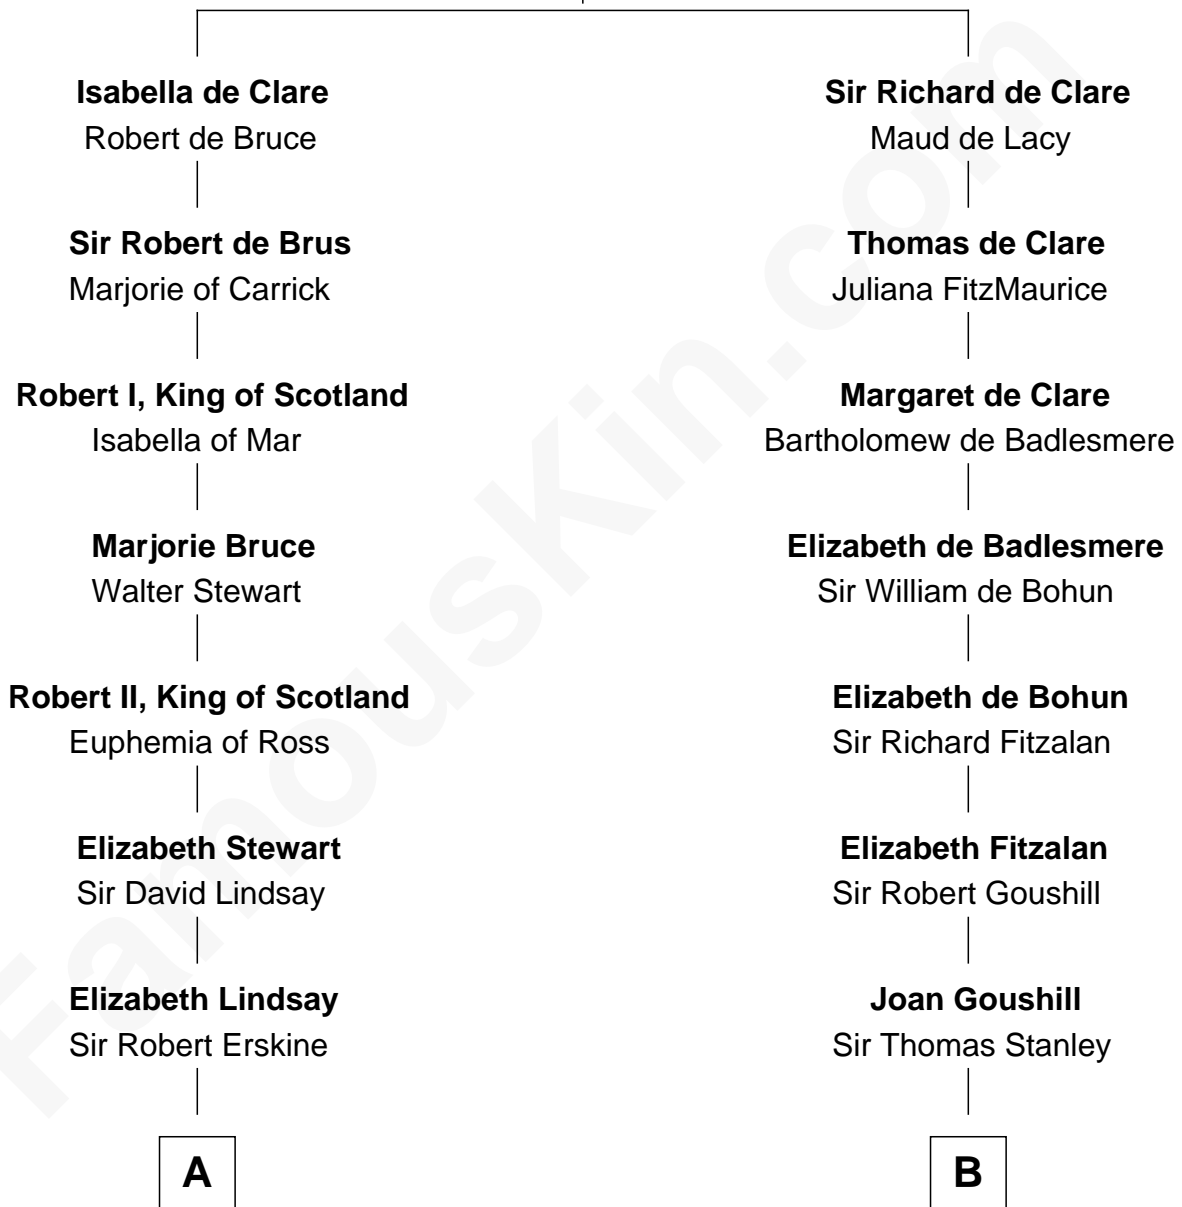

FamousKin.com

Relationship Chart of

Major John Pitcairn

British Commander at Battle of Lexington

16th cousin 3 times removed of

Zachary Taylor
12th U.S. President

Gilbert de Clare
Isabel Marshal

C

William Strother

Sarah Bayly

Sarah Dabney Strother

Col. Richard Taylor

Zachary Taylor

12th U.S. President

FamousKin.com