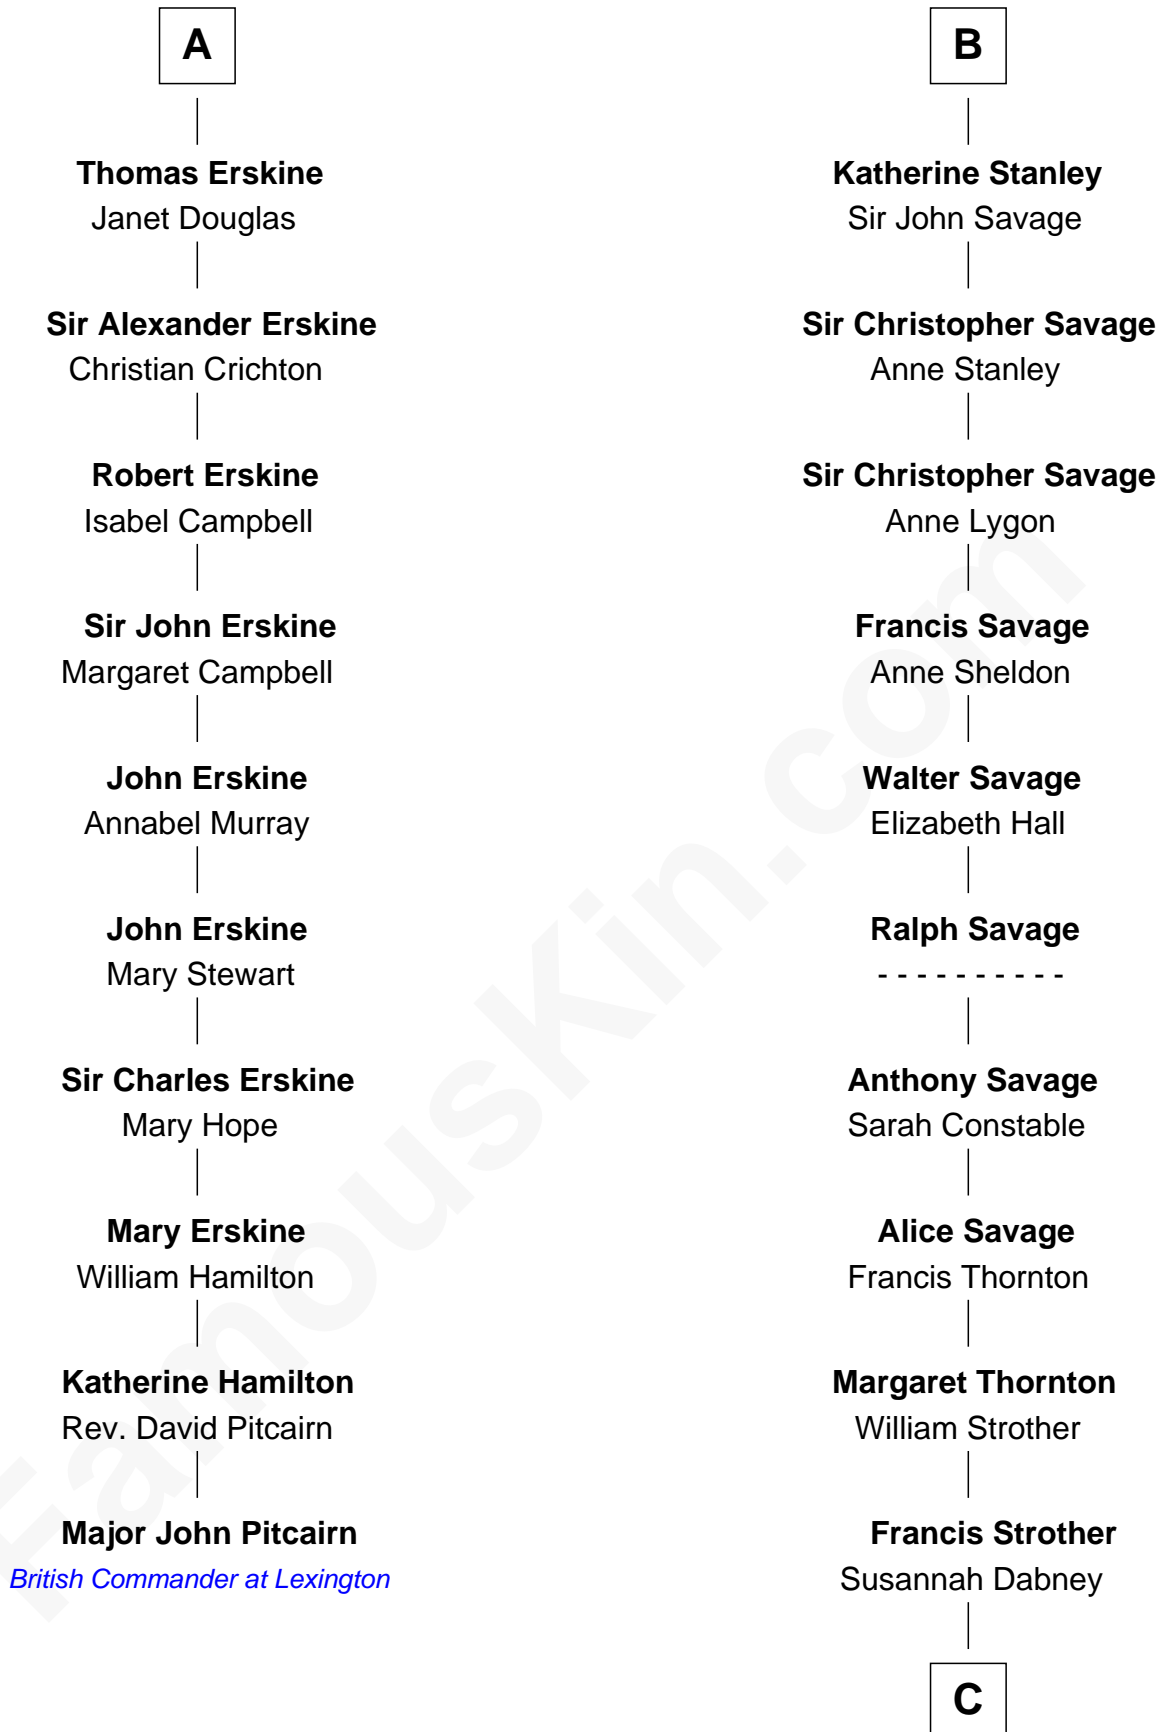

FamousKin.com

Relationship Chart of

Major John Pitcairn

British Commander at Battle of Lexington

16th cousin 3 times removed of

Zachary Taylor
12th U.S. President

Gilbert de Clare
Isabel Marshal

C

William Strother

Sarah Bayly

Sarah Dabney Strother

Col. Richard Taylor

Zachary Taylor

12th U.S. President

FamousKin.com