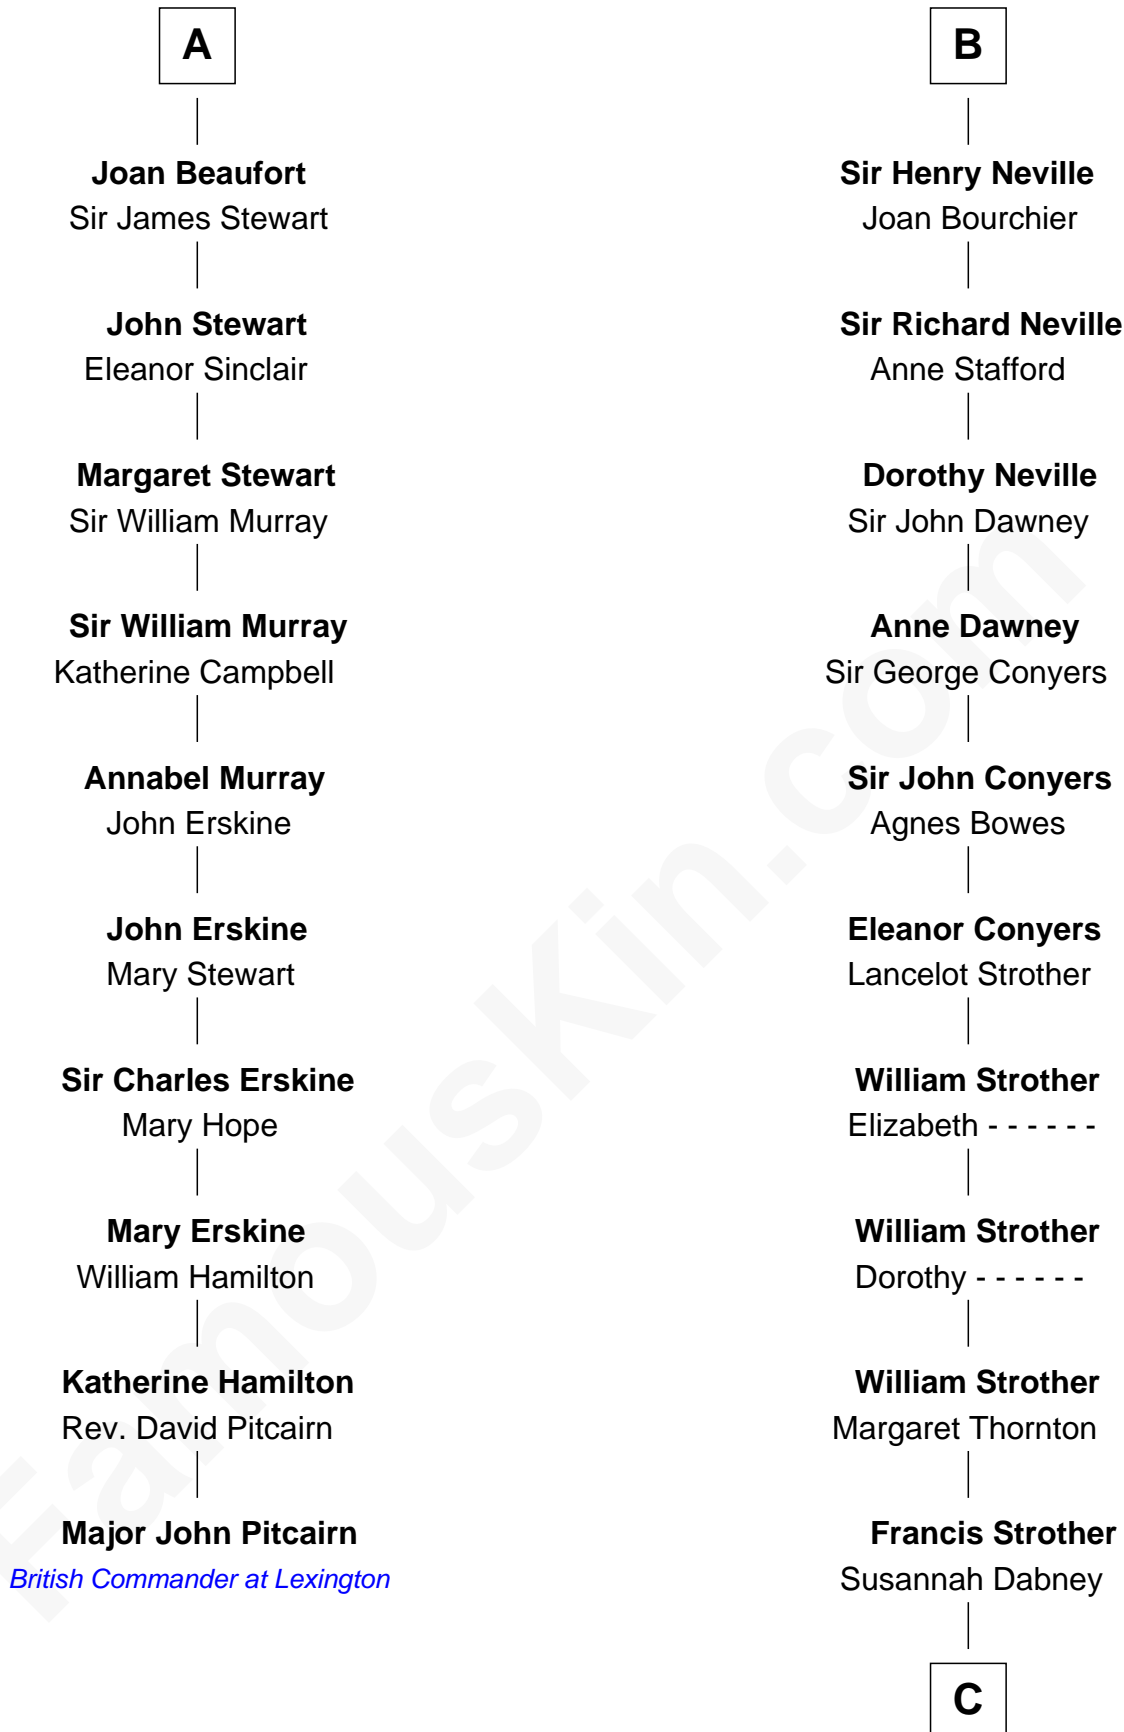

FamousKin.com

Relationship Chart of

Major John Pitcairn

British Commander at Battle of Lexington

16th cousin 3 times removed of

Zachary Taylor
12th U.S. President

Sir William Longespee
Ela of Salisbury

Stephen Longespee
Emmeline de Ridelisford

George Neville
Elizabeth Beauchamp

B

C

William Strother

Sarah Bayly

Sarah Dabney Strother

Col. Richard Taylor

Zachary Taylor