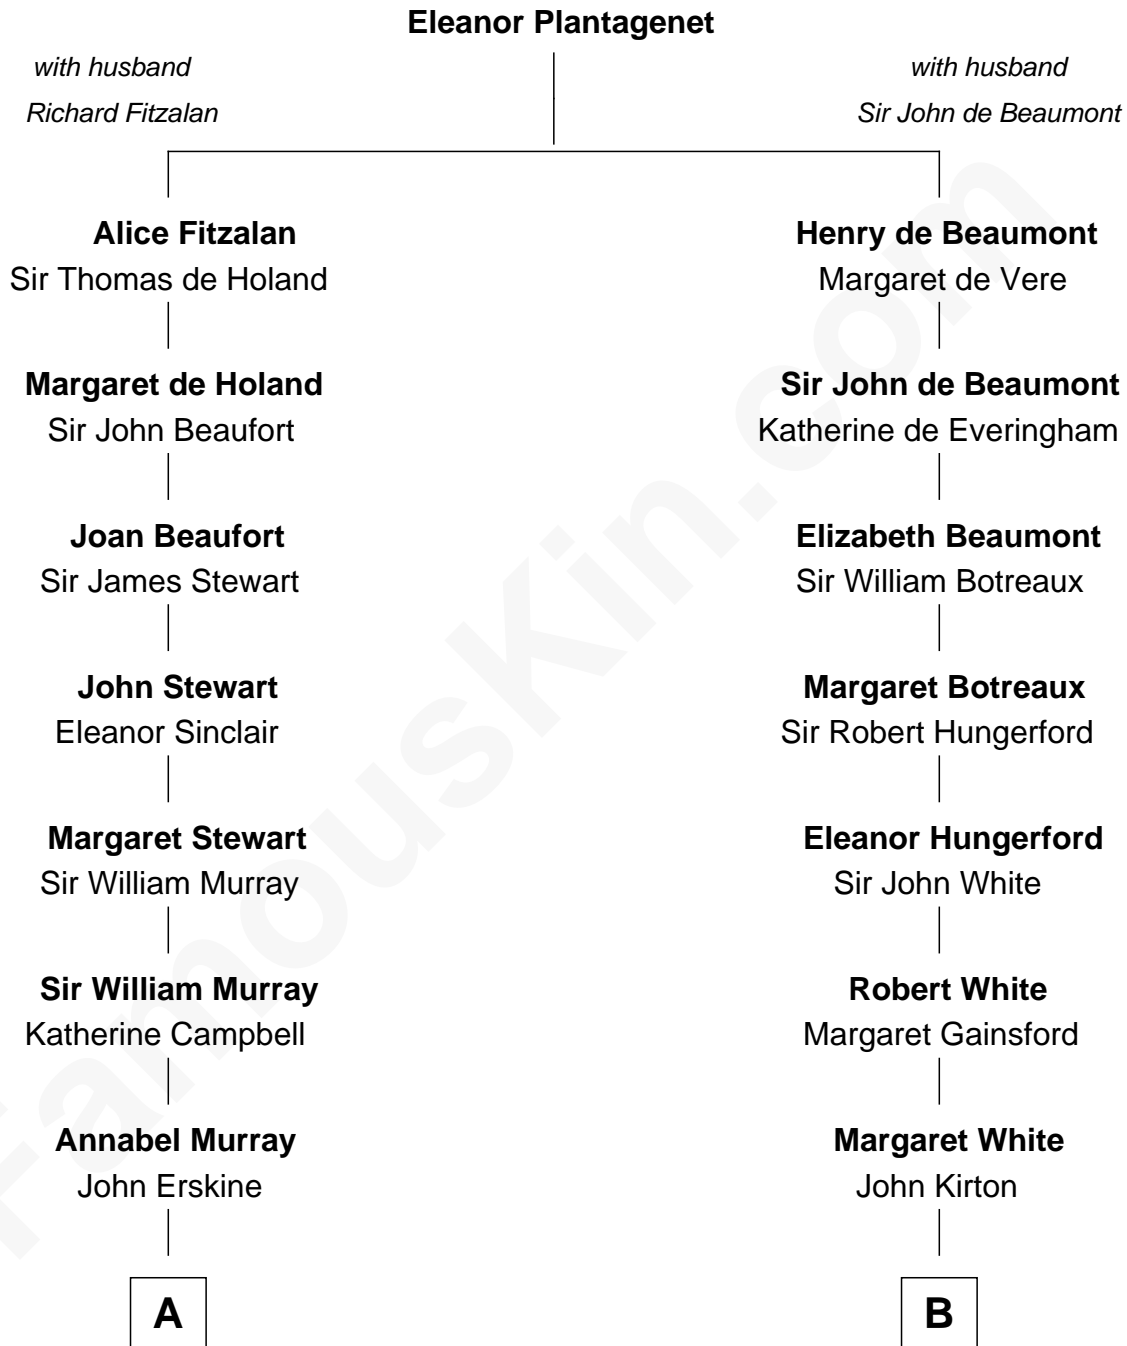

# FamousKin.com

## Relationship Chart of

### Major John Pitcairn

*British Commander at Battle of Lexington*

11th cousin 10 times removed of

**Thomas J. Watson, Jr.**  
*President and CEO of I.B.M.*

C

**Mary Hamilton**

Dr. Oliver Kittredge

**Oliver Kittredge**