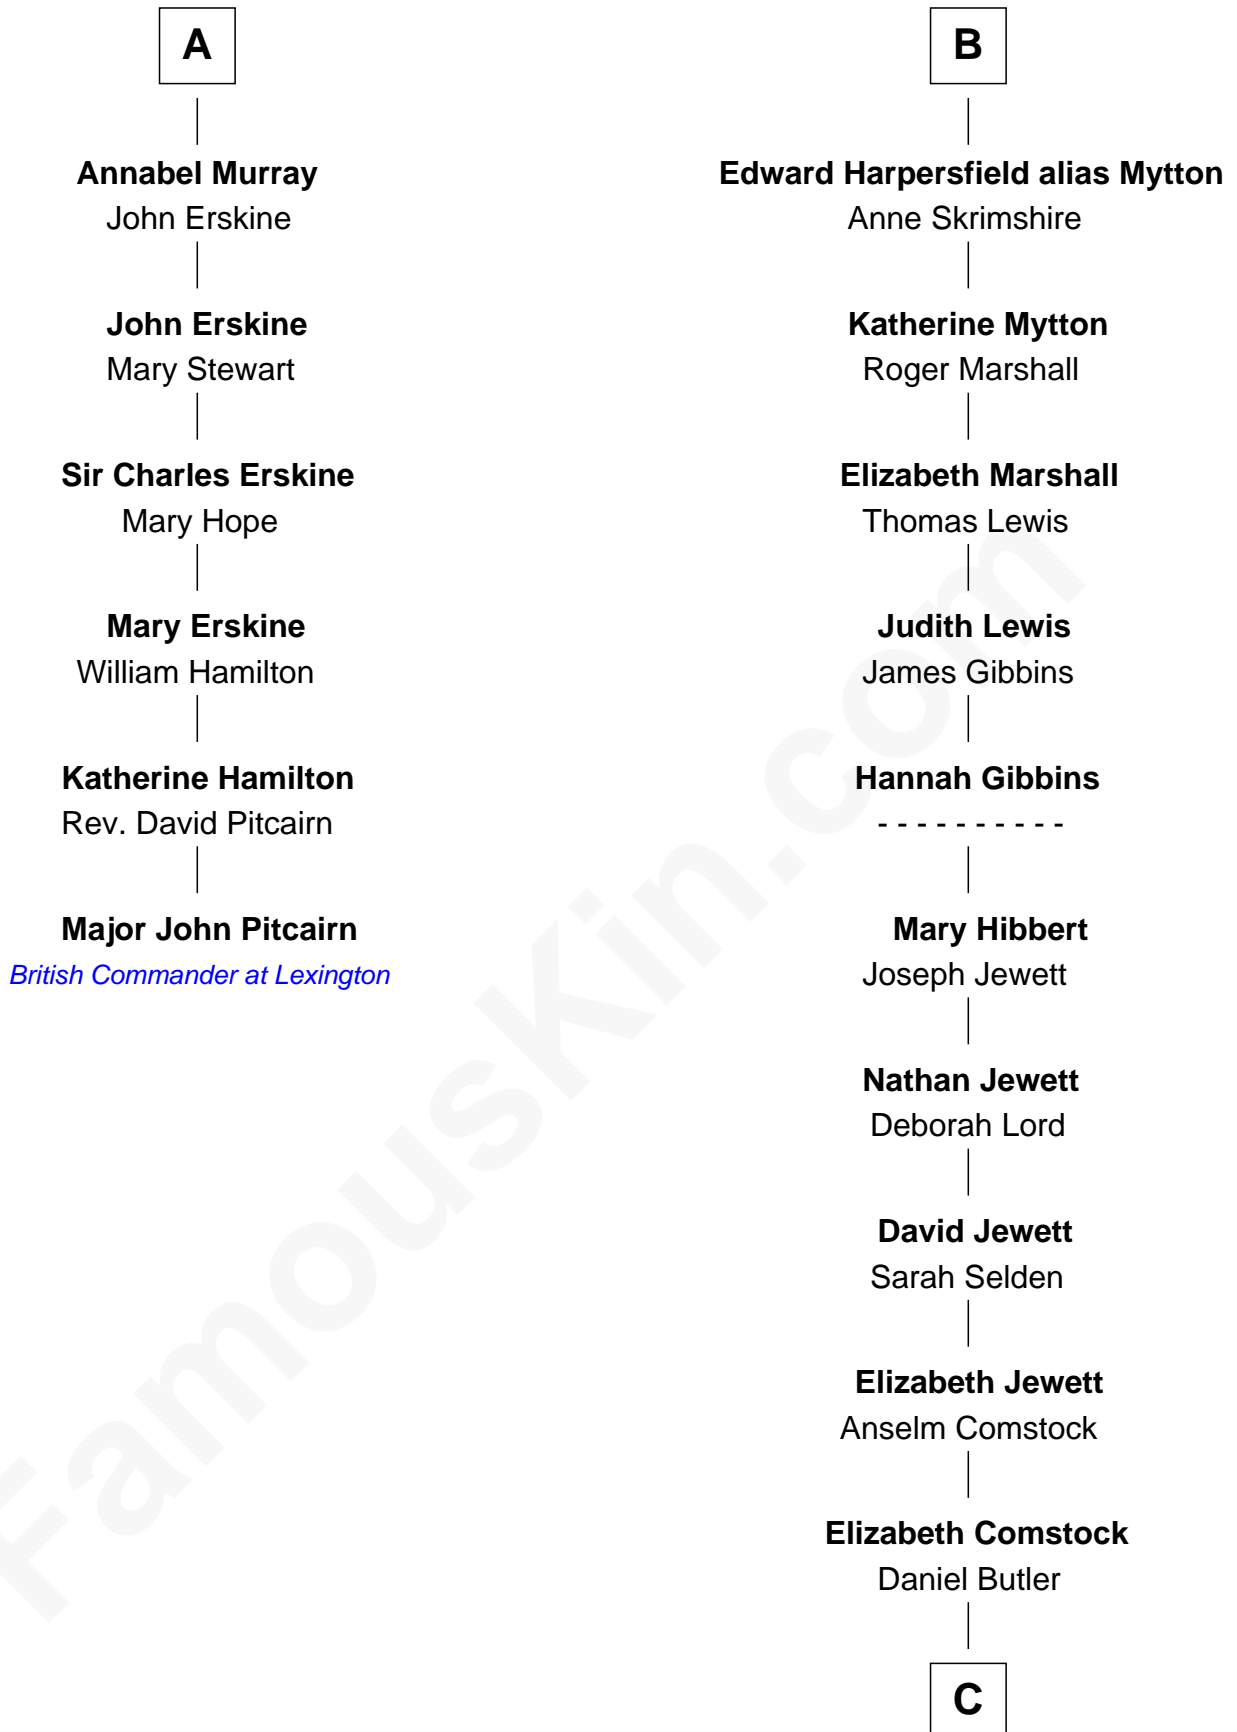

FamousKin.com

Relationship Chart of

Major John Pitcairn

British Commander at Battle of Lexington

12th cousin 9 times removed of

Gerald Ford

38th U.S. President

Edmund Fitzalan

Alice de Warenne

C

George Selden Butler

Elizabeth Ely Gridley

Amy Gridley Butler

George Manney Ayer

Adele Augusta Ayer

Levi Addison Gardner