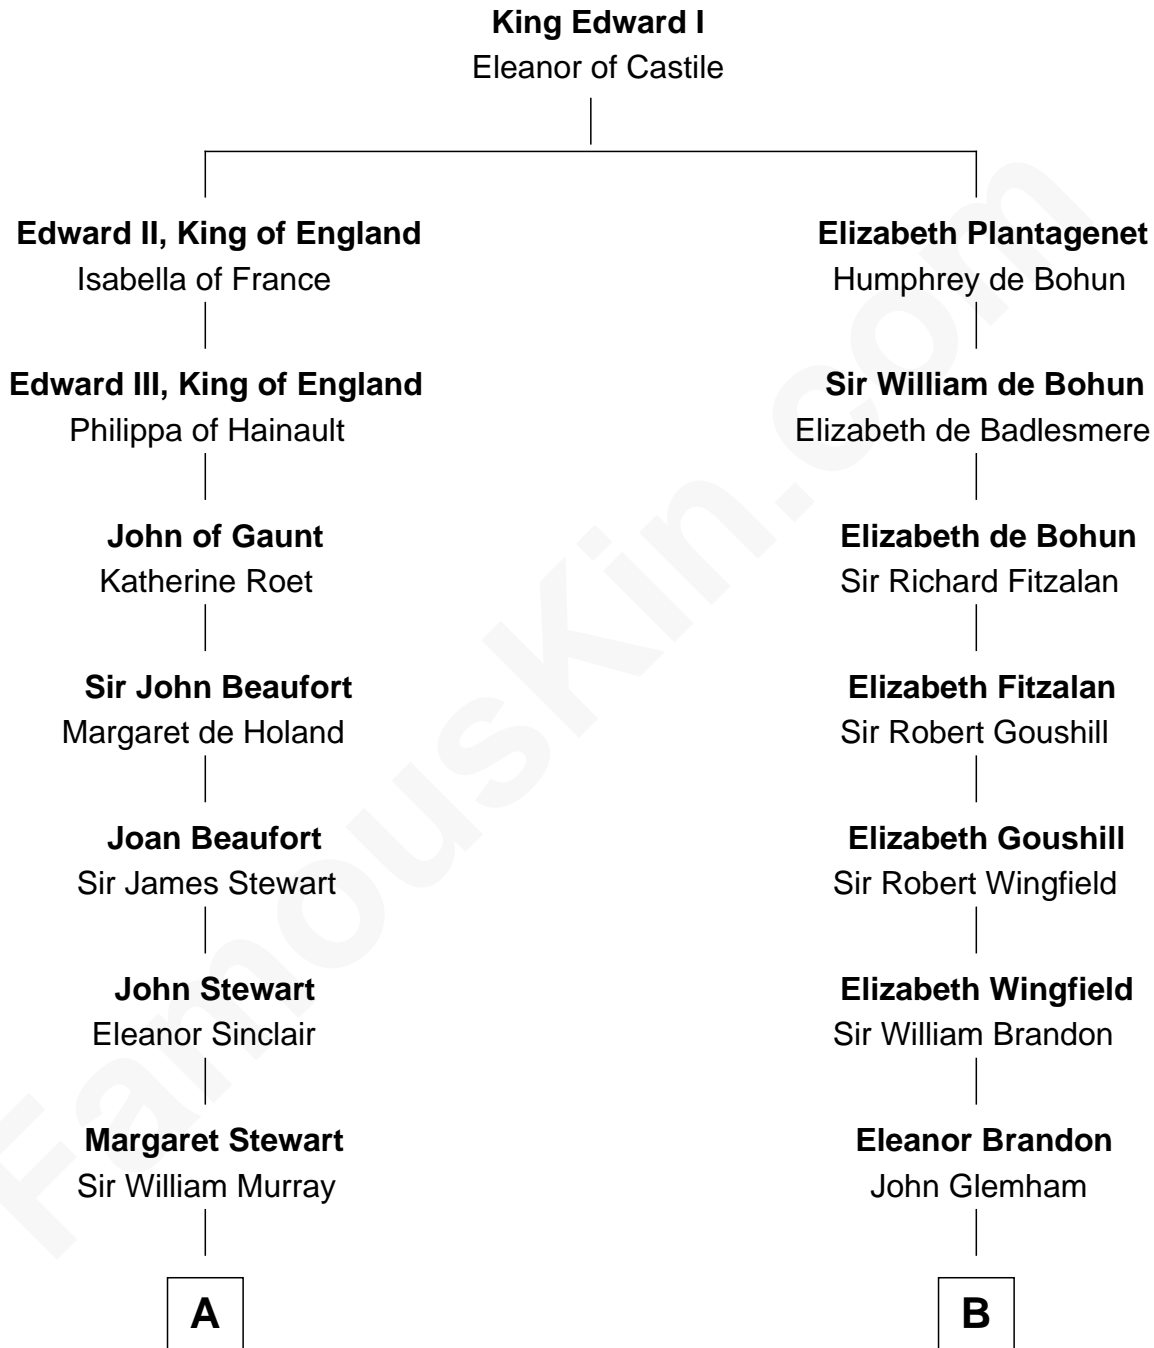

FamousKin.com

Relationship Chart of

Major John Pitcairn

British Commander at Battle of Lexington

13th cousin 5 times removed of

J. A. Folger

Founder of Folger Coffee Company

C