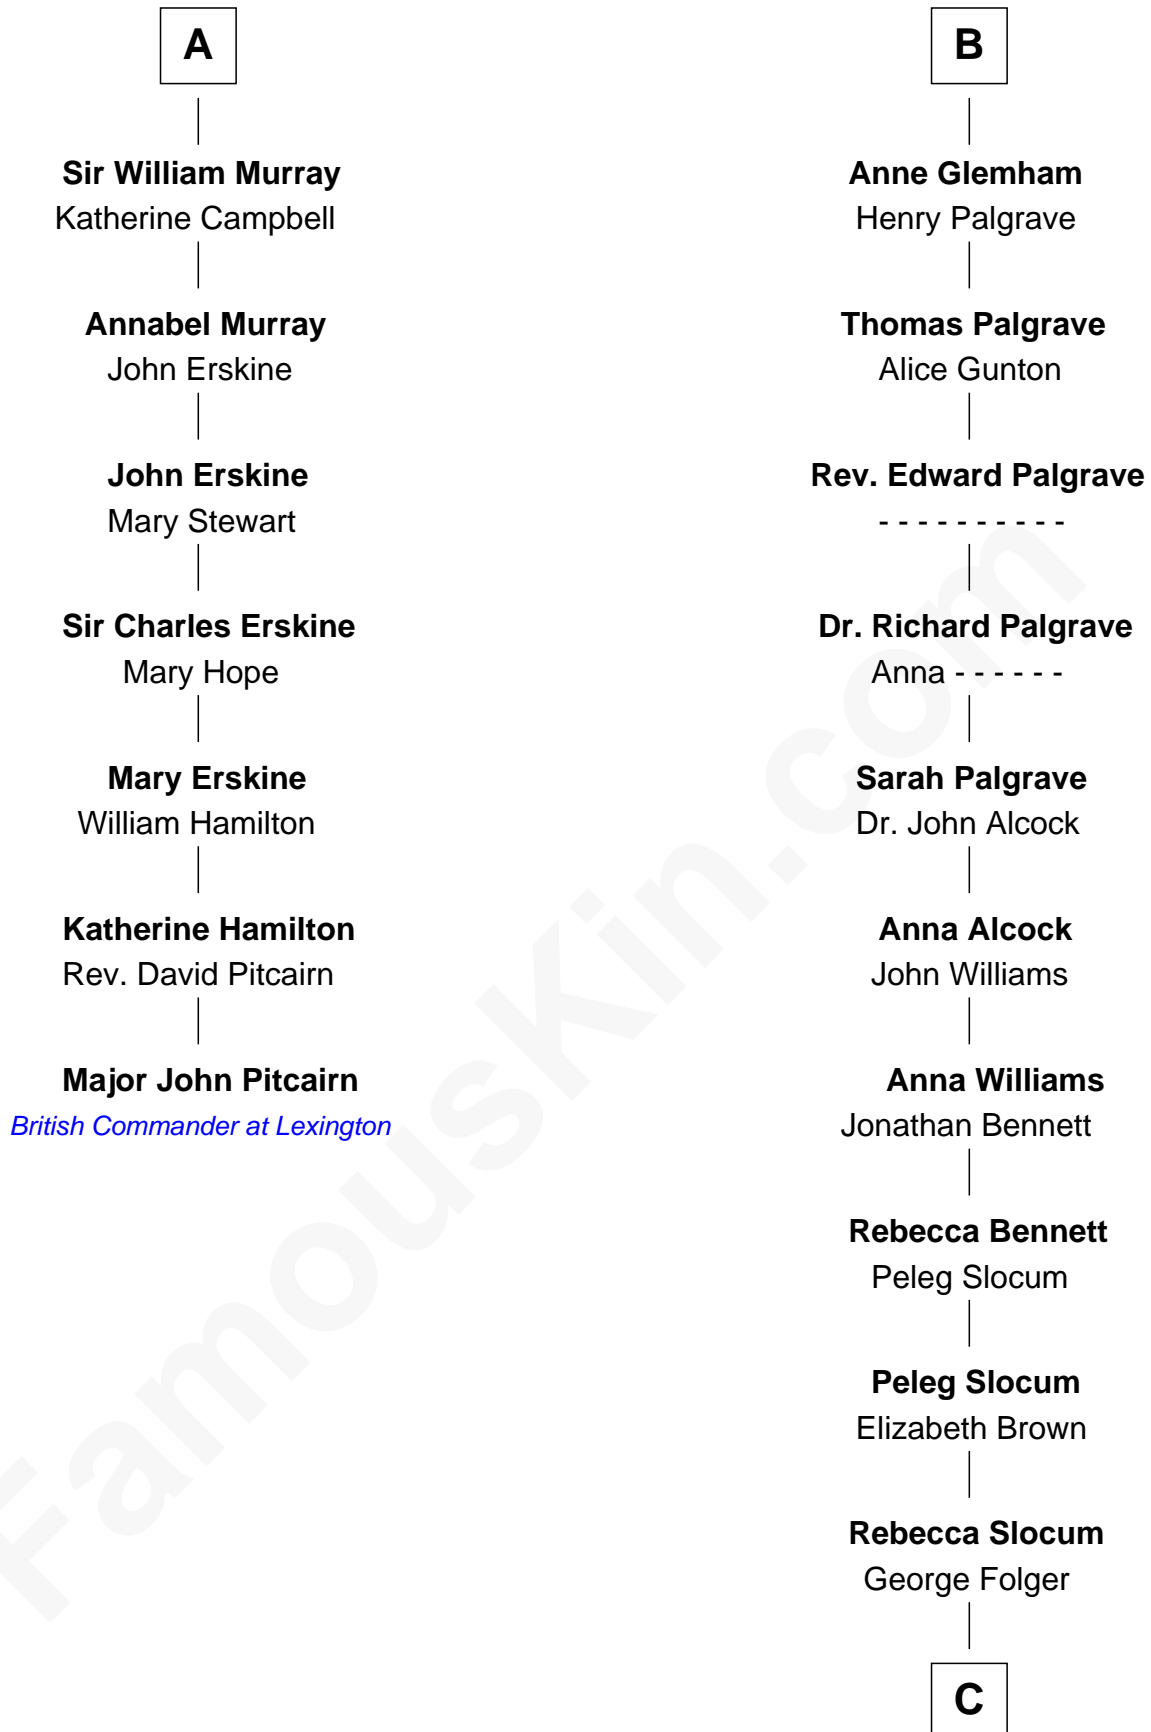

FamousKin.com

Relationship Chart of

Major John Pitcairn

British Commander at Battle of Lexington

13th cousin 5 times removed of

J. A. Folger

Founder of Folger Coffee Company

C

|
Samuel Brown Folger

Nancy F. Hiller

|
J. A. Folger

Founder of Folger Coffee Co.

FamousKin.com