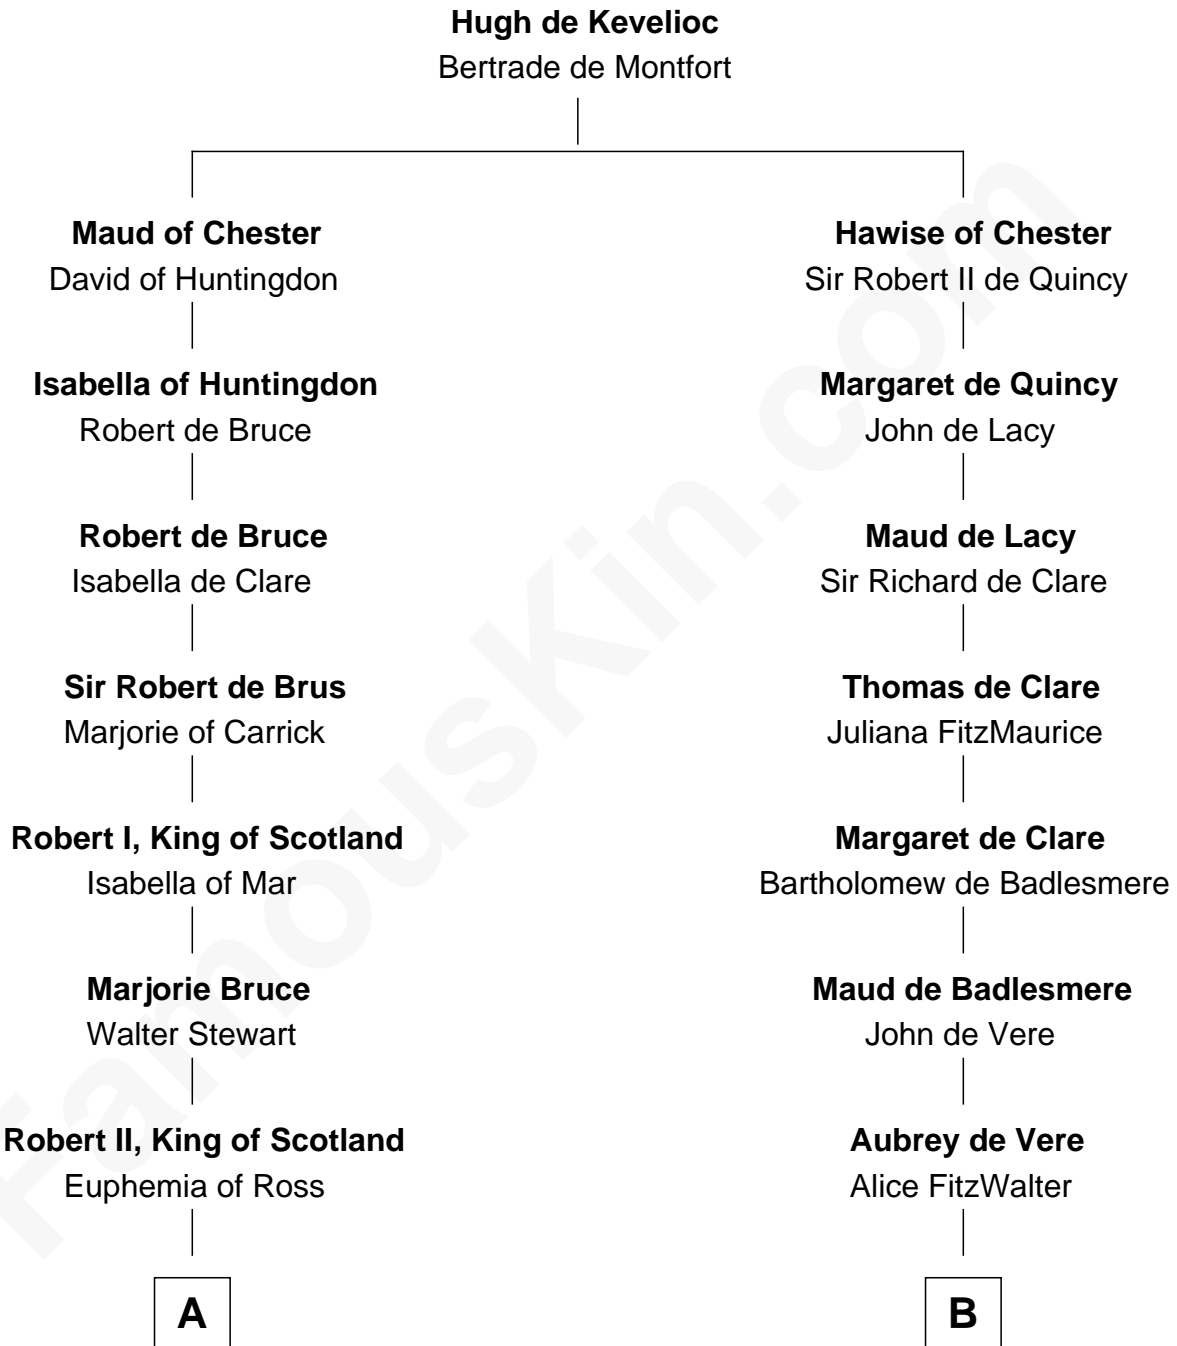

FamousKin.com

Relationship Chart of

Major John Pitcairn

British Commander at Battle of Lexington

18th cousin 1 time removed of

Samuel Howard

Boston Tea Party Participant

C

Katherine Hamilton

Rev. David Pitcairn

Major John Pitcairn

British Commander at Lexington

D

William Goffe

Abigail Richardson

Martha Goffe

Ebenezer Howard

Samuel Howard

Boston Tea Party Participant

FamousKin.com