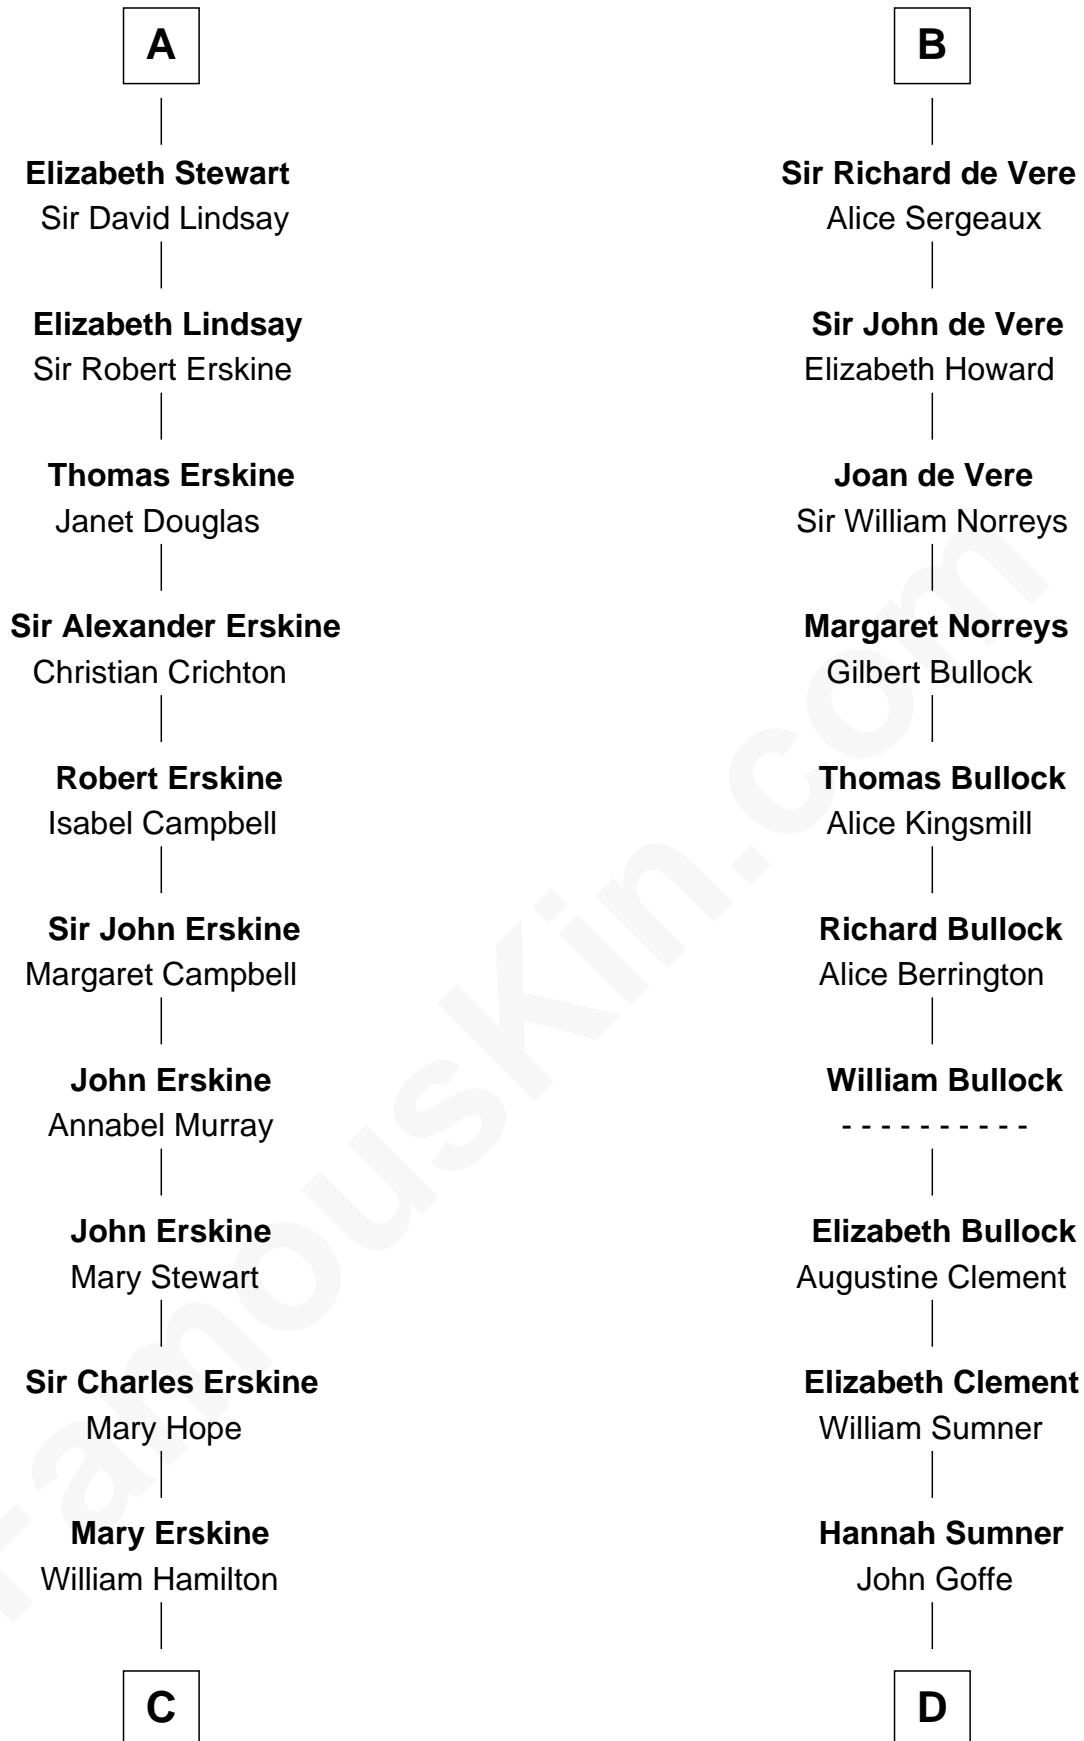

FamousKin.com

Relationship Chart of

Major John Pitcairn

British Commander at Battle of Lexington

18th cousin 1 time removed of

Samuel Howard

Boston Tea Party Participant

C

Ebenezer Howard

Samuel Howard

Boston Tea Party Participant

FamousKin.com