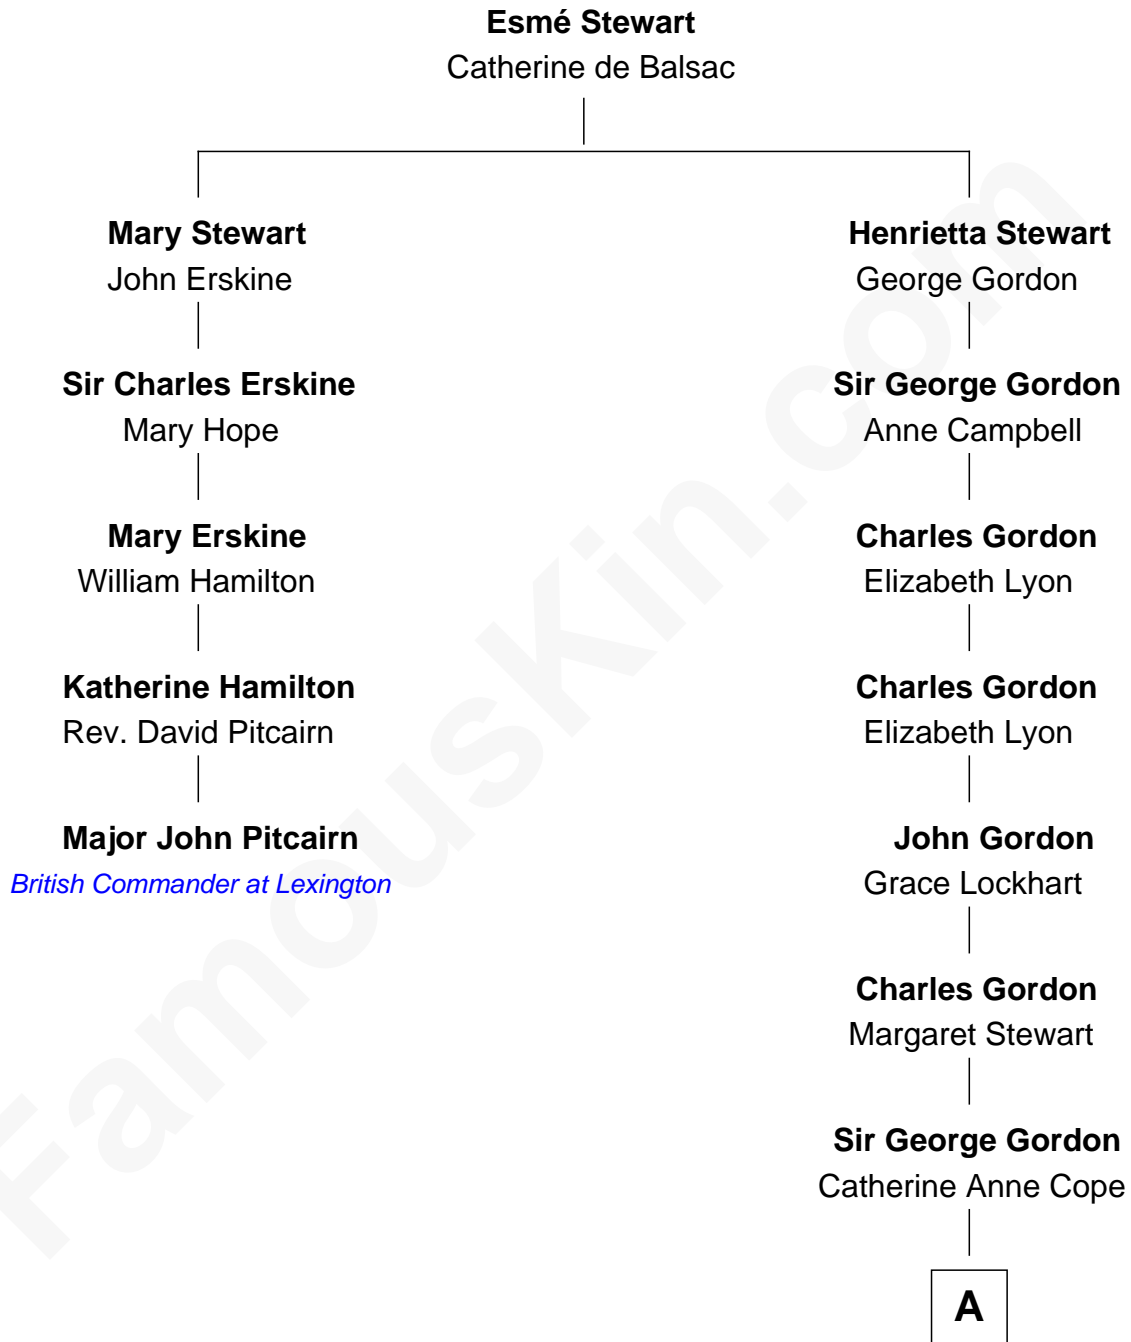

FamousKin.com

Relationship Chart of

Major John Pitcairn

British Commander at Battle of Lexington

4th cousin 9 times removed of

Cara Delevingne

Fashion Model and Movie Actress

A

Charles Gordon

Mary Antoinette Pegus

Granville Armyne Gordon

Charlotte D'Olier Roe

Armyne Evelyne Gordon

Sir Lionel Lawson Faudel-Phillips

Anne Margaret Faudel-Phillips

John Vincent Sheffield