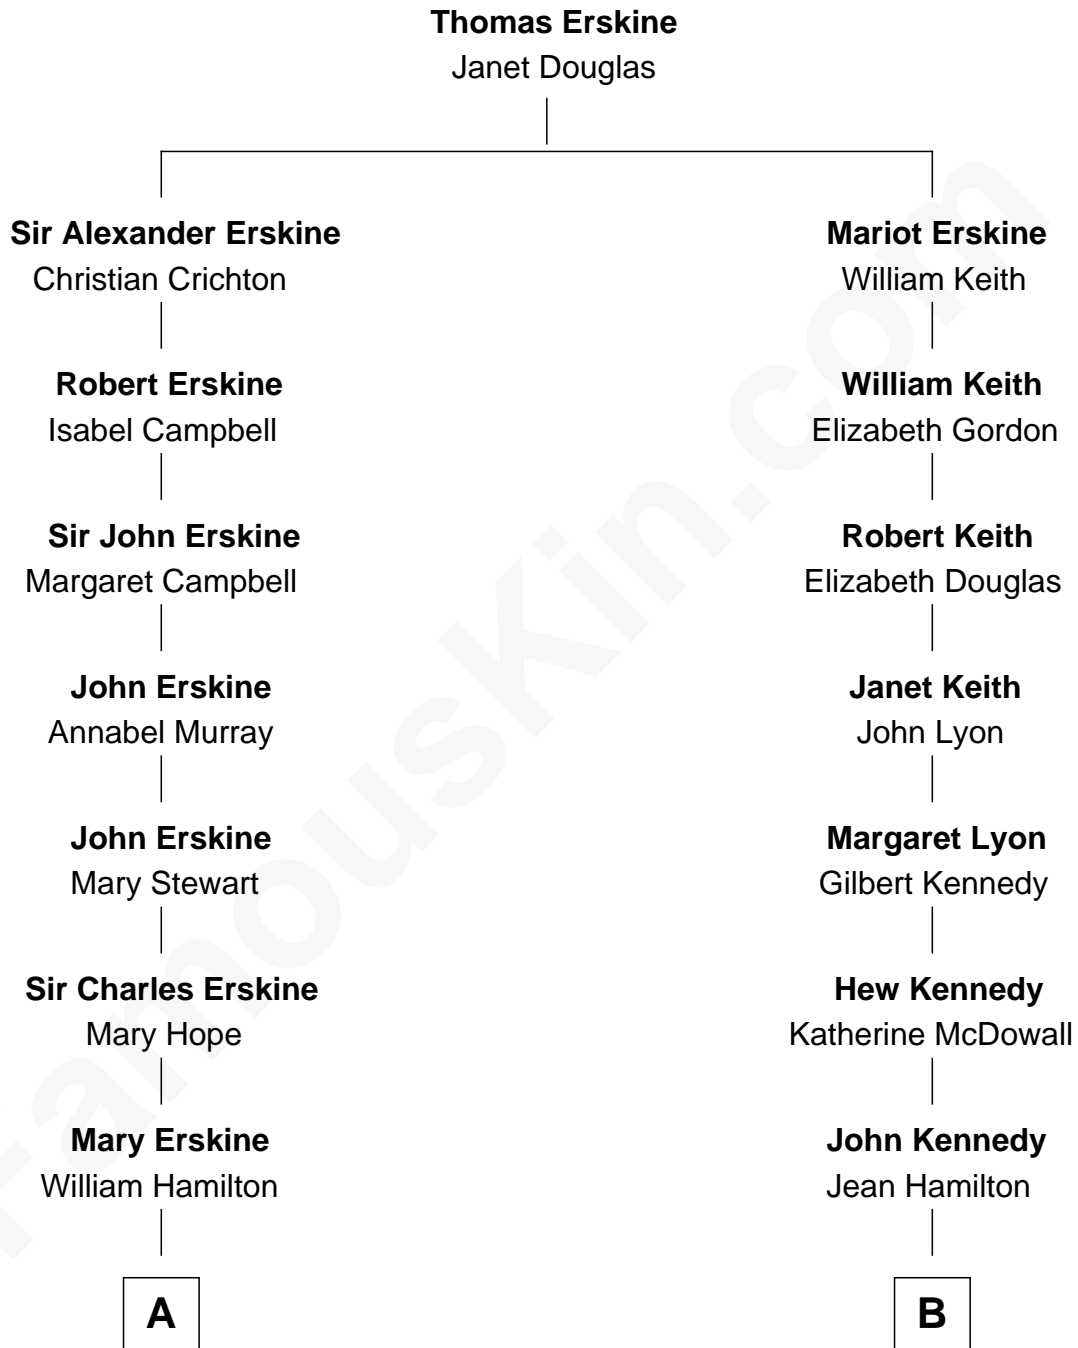

FamousKin.com

Relationship Chart of

Major John Pitcairn

British Commander at Battle of Lexington

8th cousin 11 times removed of

Cara Delevingne

Fashion Model and Movie Actress

C

Jane Armyne Sheffield
Sir Jocelyn Edward Greville Stevens

Pandora Anne Stevens
Charles Hamar Delevingne

Cara Delevingne
Model and Actress

FamousKin.com