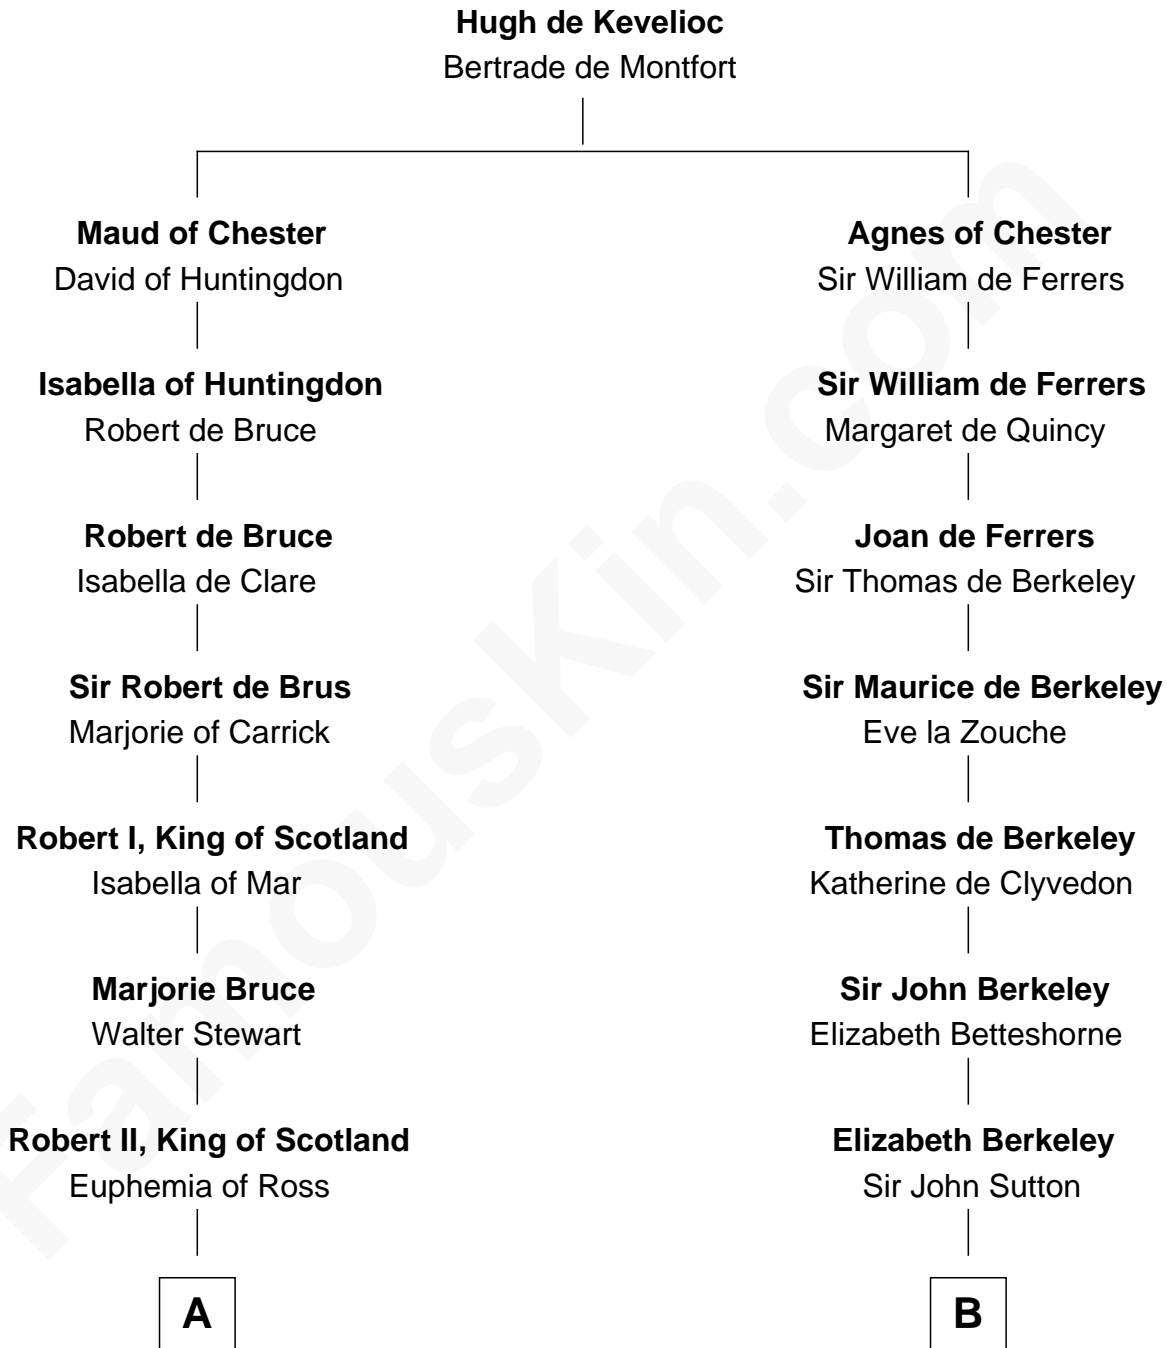

FamousKin.com

Relationship Chart of

Major John Pitcairn

British Commander at Battle of Lexington

18th cousin 3 times removed of

Dr. H. H. Holmes

Serial Killer aka "Devil in the White City"

C

Katherine Hamilton

Rev. David Pitcairn

Major John Pitcairn

British Commander at Lexington

D

Sarah Smith

Edward Scribner Mudgett

Samuel Mudgett

Mary Morrill

Scribner Mudgett

Nancy Prescott

Levi Horton Mudgett

Theodate Page Price

Dr. H. H. Holmes

Serial Killer Dr. H. H. Holmes

FamousKin.com