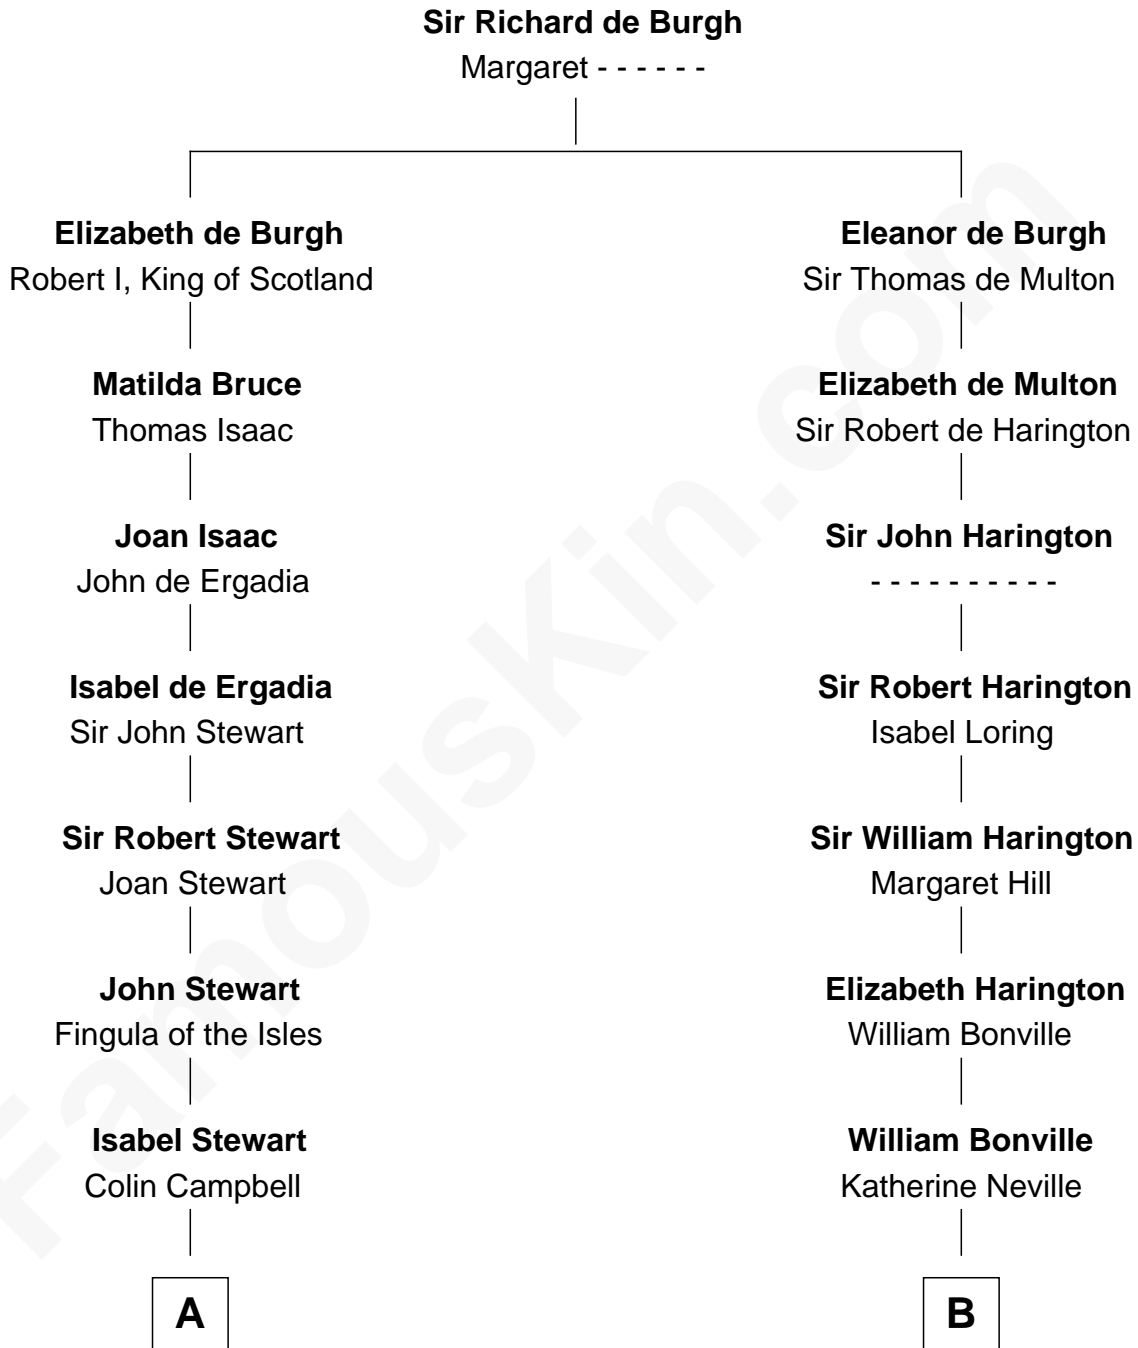

## Relationship Chart of

### Major John Pitcairn

*British Commander at Battle of Lexington*

14th cousin 6 times removed of

### Dr. H. H. Holmes

*Serial Killer aka "Devil in the White City"*

**C**

—  
**Samuel Mudgett**

Mary Morrill

—  
**Scribner Mudgett**

Nancy Prescott

—  
**Levi Horton Mudgett**