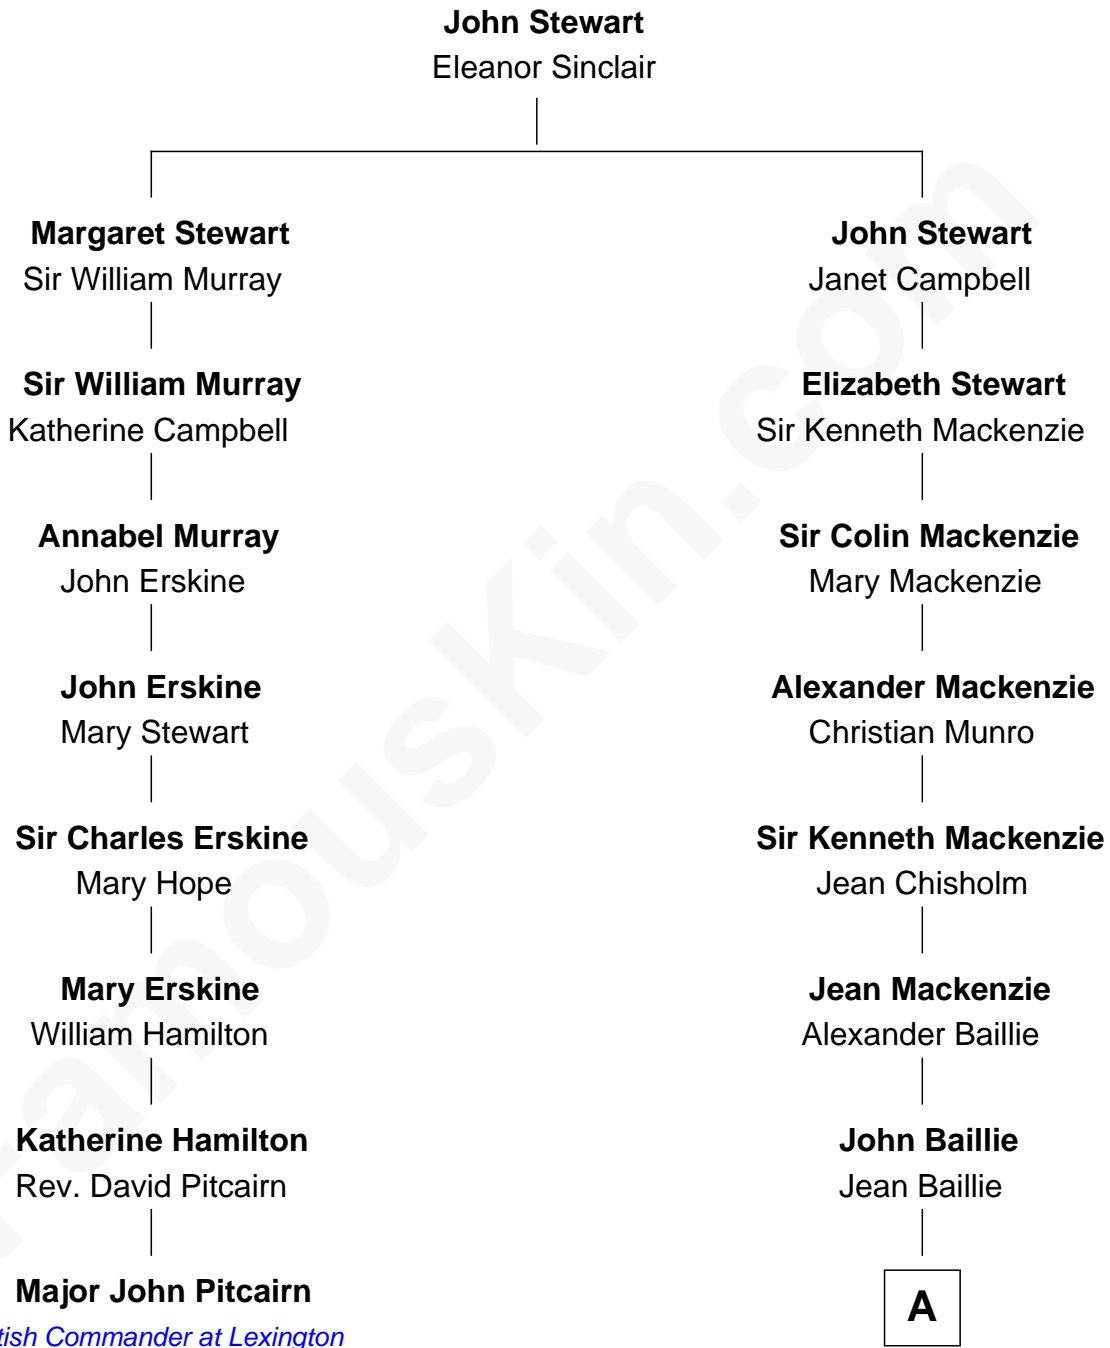

FamousKin.com

Relationship Chart of

Major John Pitcairn

British Commander at Battle of Lexington

7th cousin 6 times removed of

Eleanor Roosevelt

First Lady of President Franklin D. Roosevelt

A

Col. Kenneth Baillie

Elizabeth Mackay

Ann Elizabeth Baillie

Dr. John Irvine

Anne Irvine

James Bulloch

James Stephens Bulloch

Martha Stewart