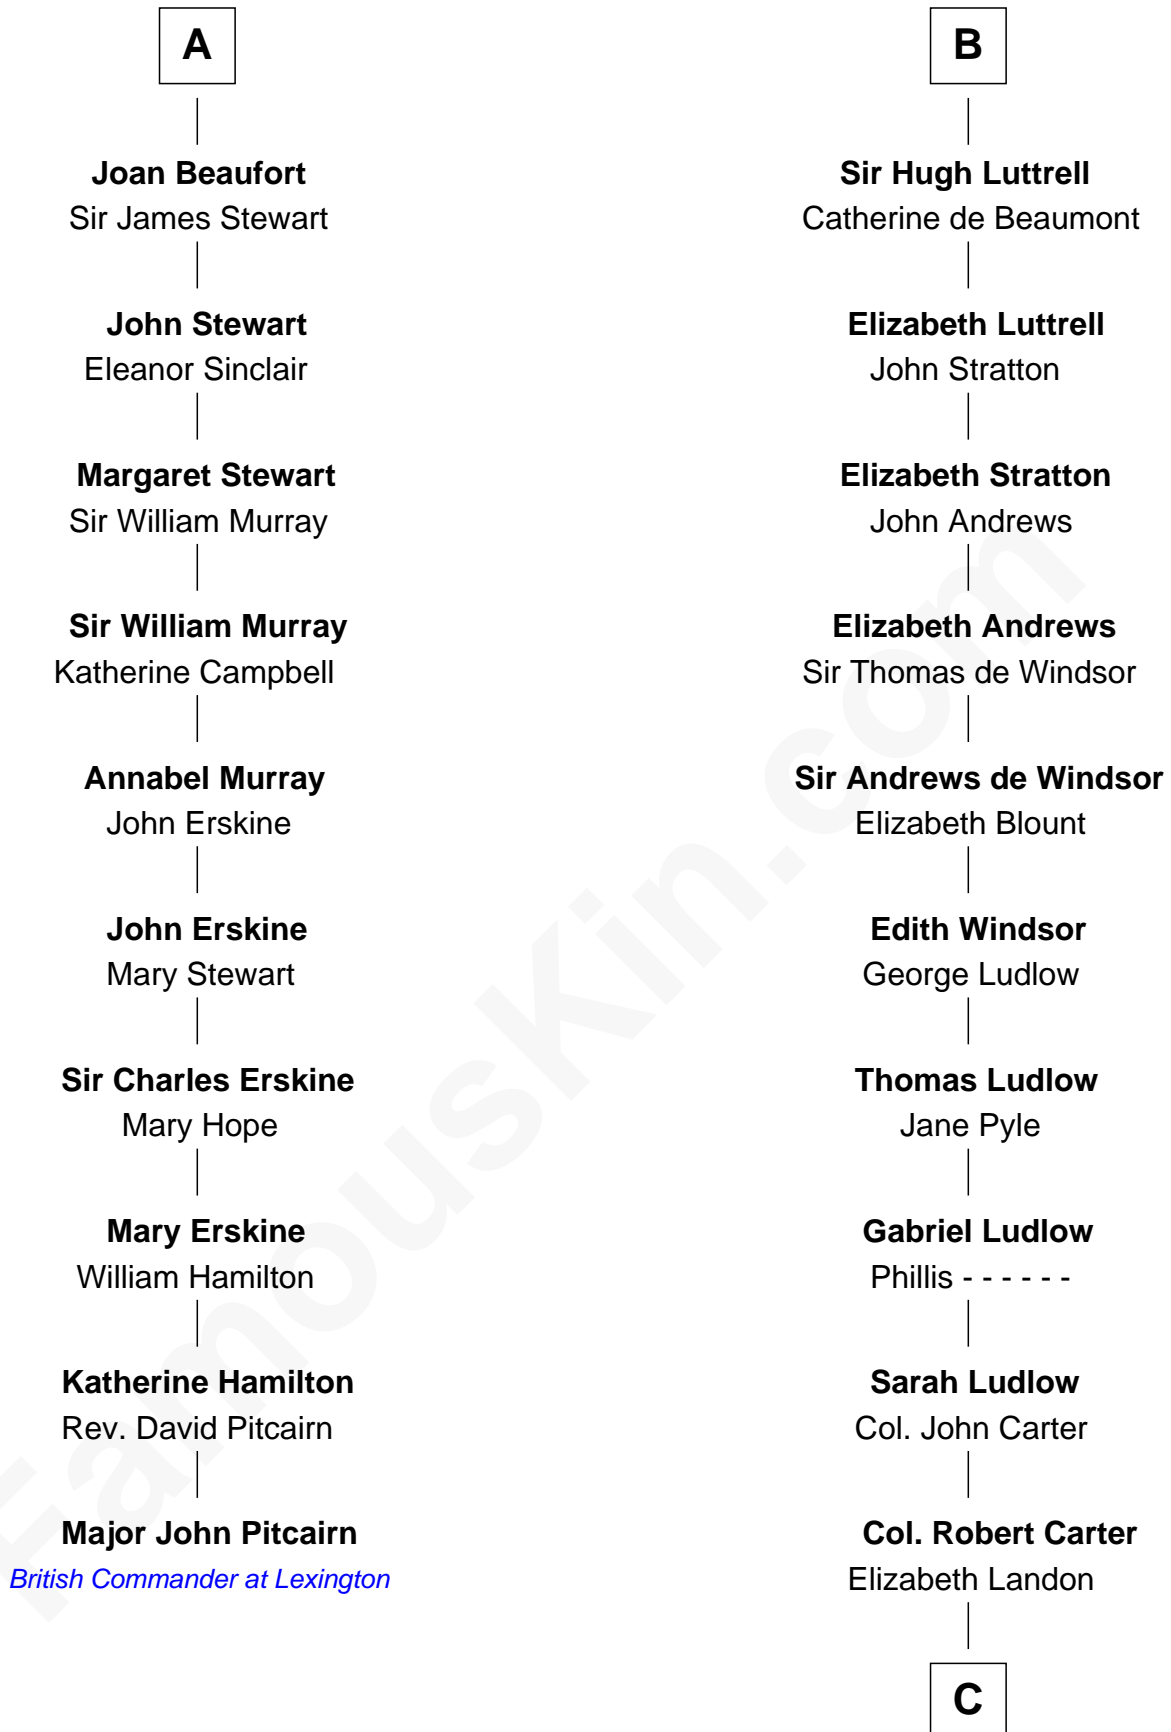

## Relationship Chart of

### Major John Pitcairn

*British Commander at Battle of Lexington*

16th cousin 2 times removed of

### Carter Braxton

*Signer of the Declaration of Independence*

**C**

—  
**Mary Carter**  
George Braxton

—  
**Carter Braxton**

*Signer of Declaration of Independence*

FamousKin.com