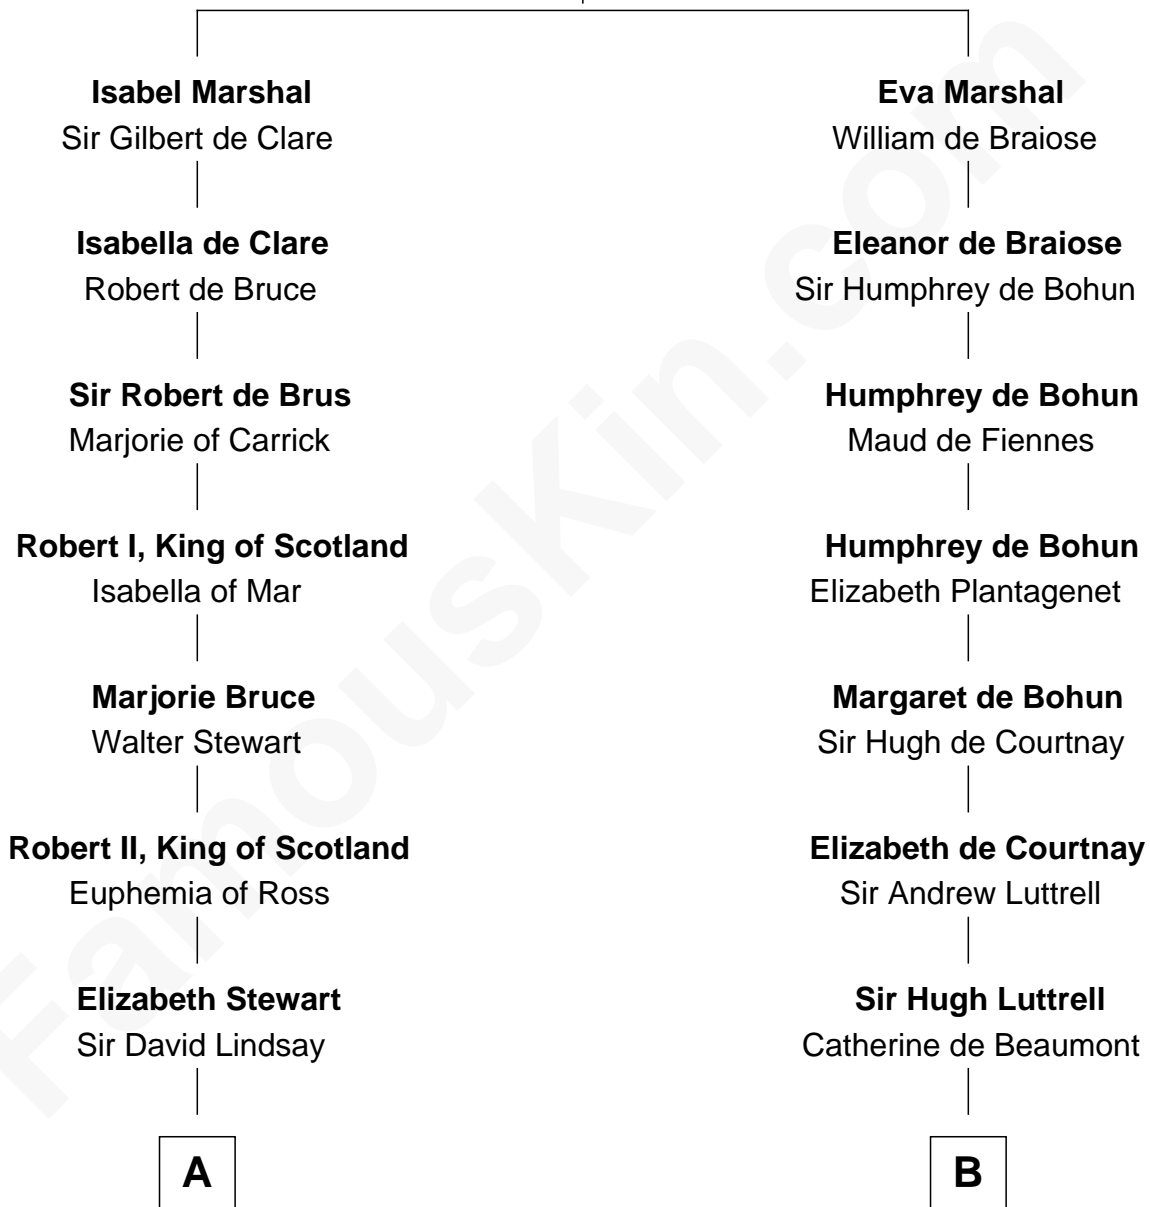

FamousKin.com

Relationship Chart of

Major John Pitcairn

British Commander at Battle of Lexington

17th cousin of

Carter Braxton

Signer of the Declaration of Independence

Sir William Marshal

Isabel de Clare

A

Elizabeth Lindsay
Sir Robert Erskine

Thomas Erskine
Janet Douglas

Sir Alexander Erskine
Christian Crichton

Robert Erskine
Isabel Campbell

Sir John Erskine
Margaret Campbell

John Erskine
Annabel Murray