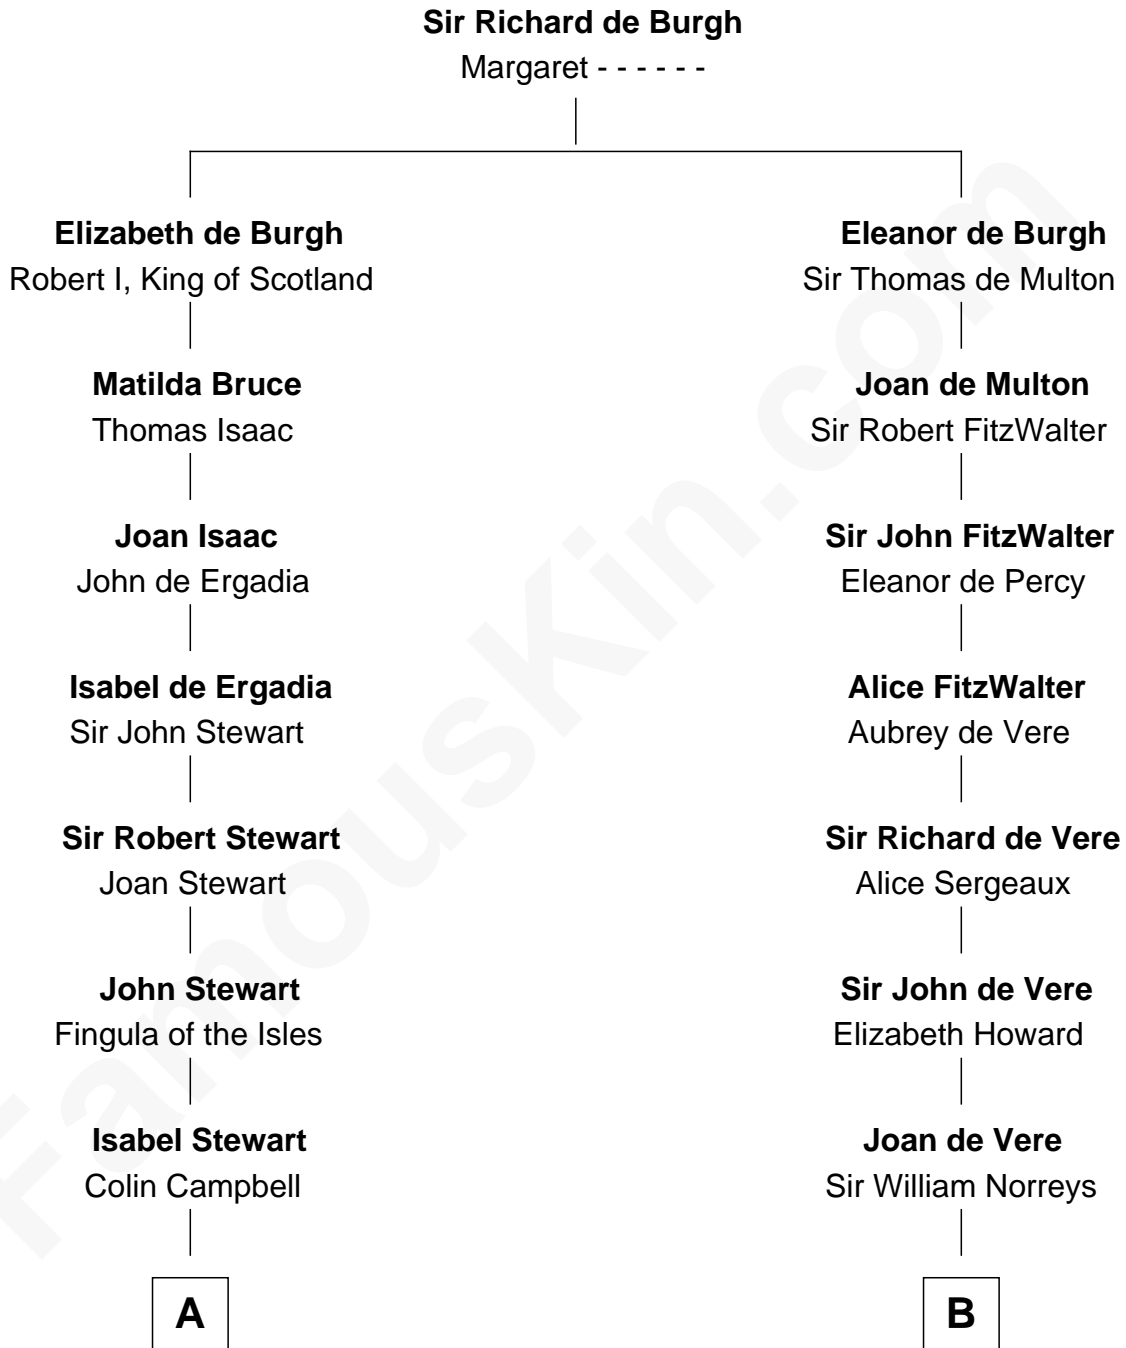

FamousKin.com

Relationship Chart of

Major John Pitcairn

British Commander at Battle of Lexington

14th cousin 7 times removed of

Bill Weld

68th Governor of Massachusetts

C

Sarah Sumner

Thomas Swan Weld

Dr. Francis Minot Weld

Fanny Elizabeth Bartholomew

Francis Minot Weld

Margaret Low White

David Weld

Mary Blake Nichols