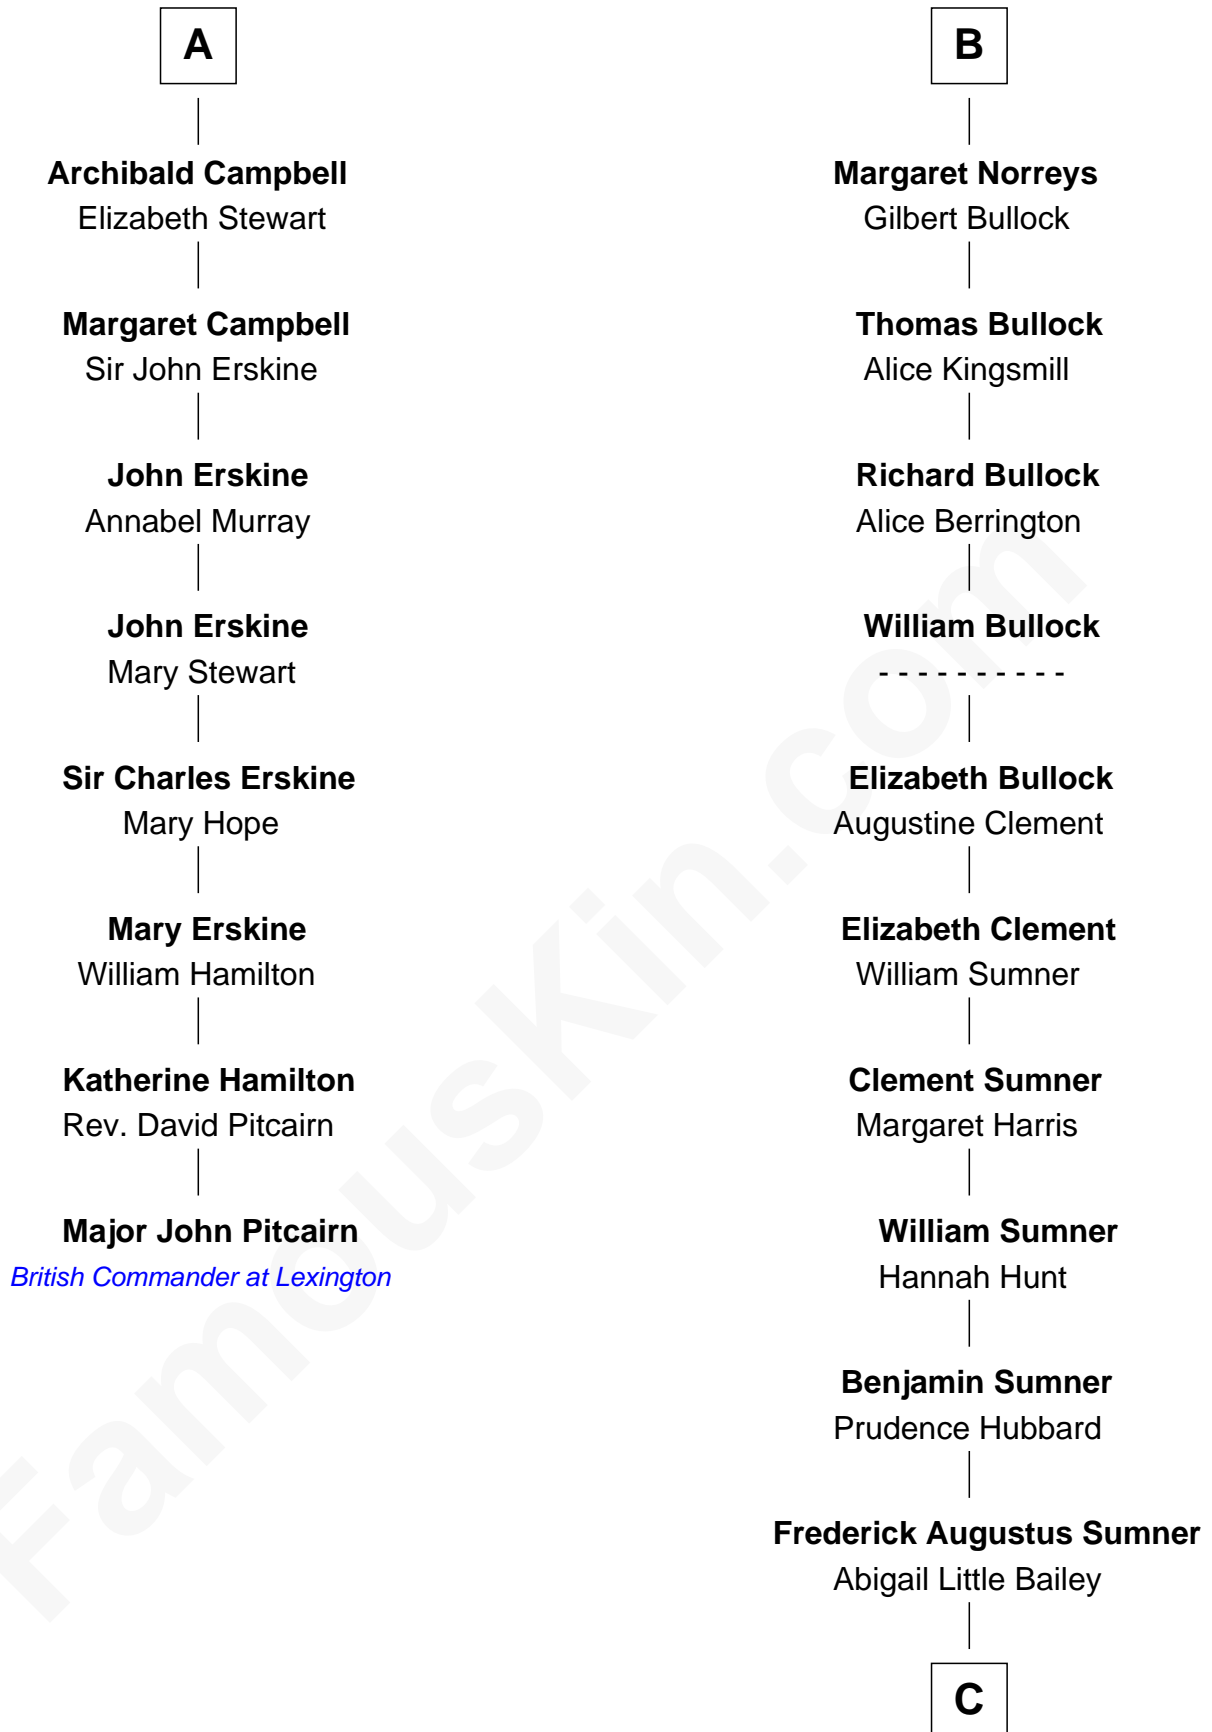

FamousKin.com

Relationship Chart of

Major John Pitcairn

British Commander at Battle of Lexington

14th cousin 7 times removed of

Bill Weld

68th Governor of Massachusetts

C

Sarah Sumner

Thomas Swan Weld

Dr. Francis Minot Weld

Fanny Elizabeth Bartholomew

Francis Minot Weld

Margaret Low White

David Weld

Mary Blake Nichols