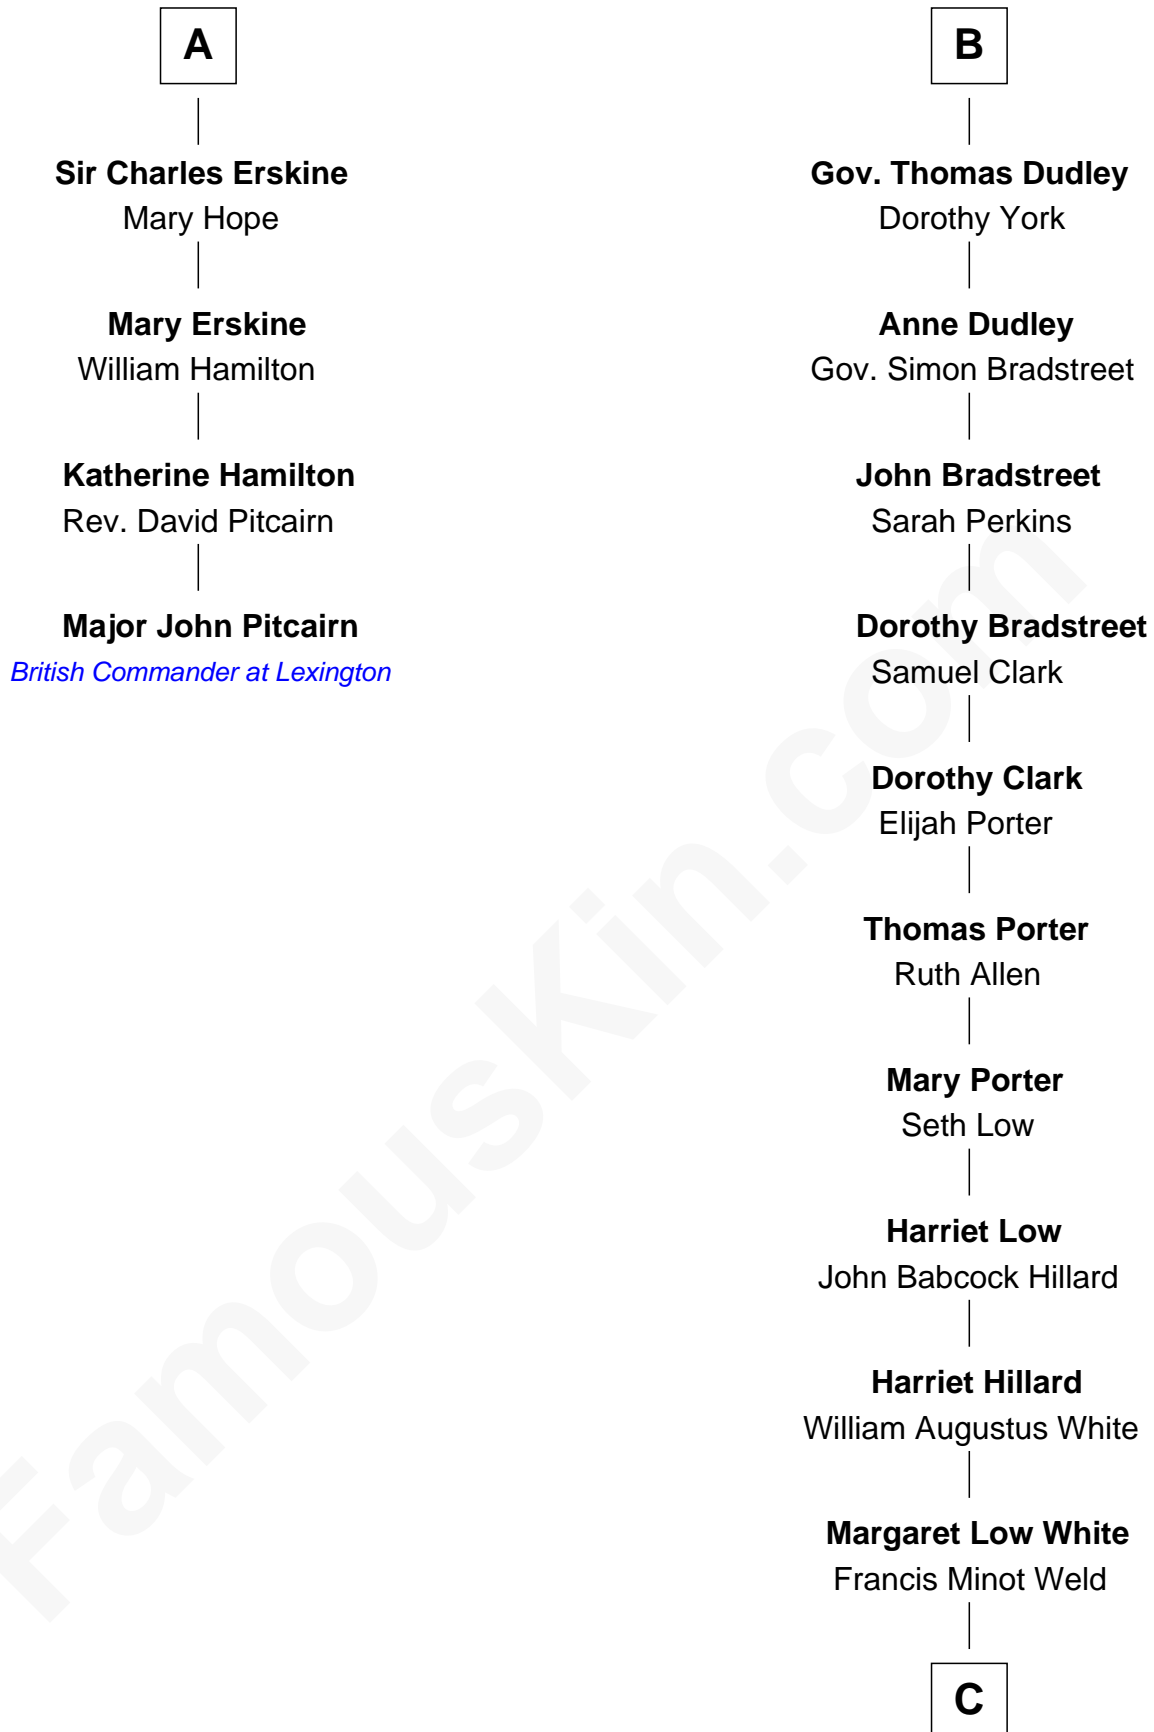

FamousKin.com

Relationship Chart of

Major John Pitcairn

British Commander at Battle of Lexington

10th cousin 8 times removed of

Bill Weld

68th Governor of Massachusetts

Sir Thomas de Holand

Alice Fitzalan

C

David Weld
Mary Blake Nichols

Bill Weld

68th Governor of Massachusetts

FamousKin.com